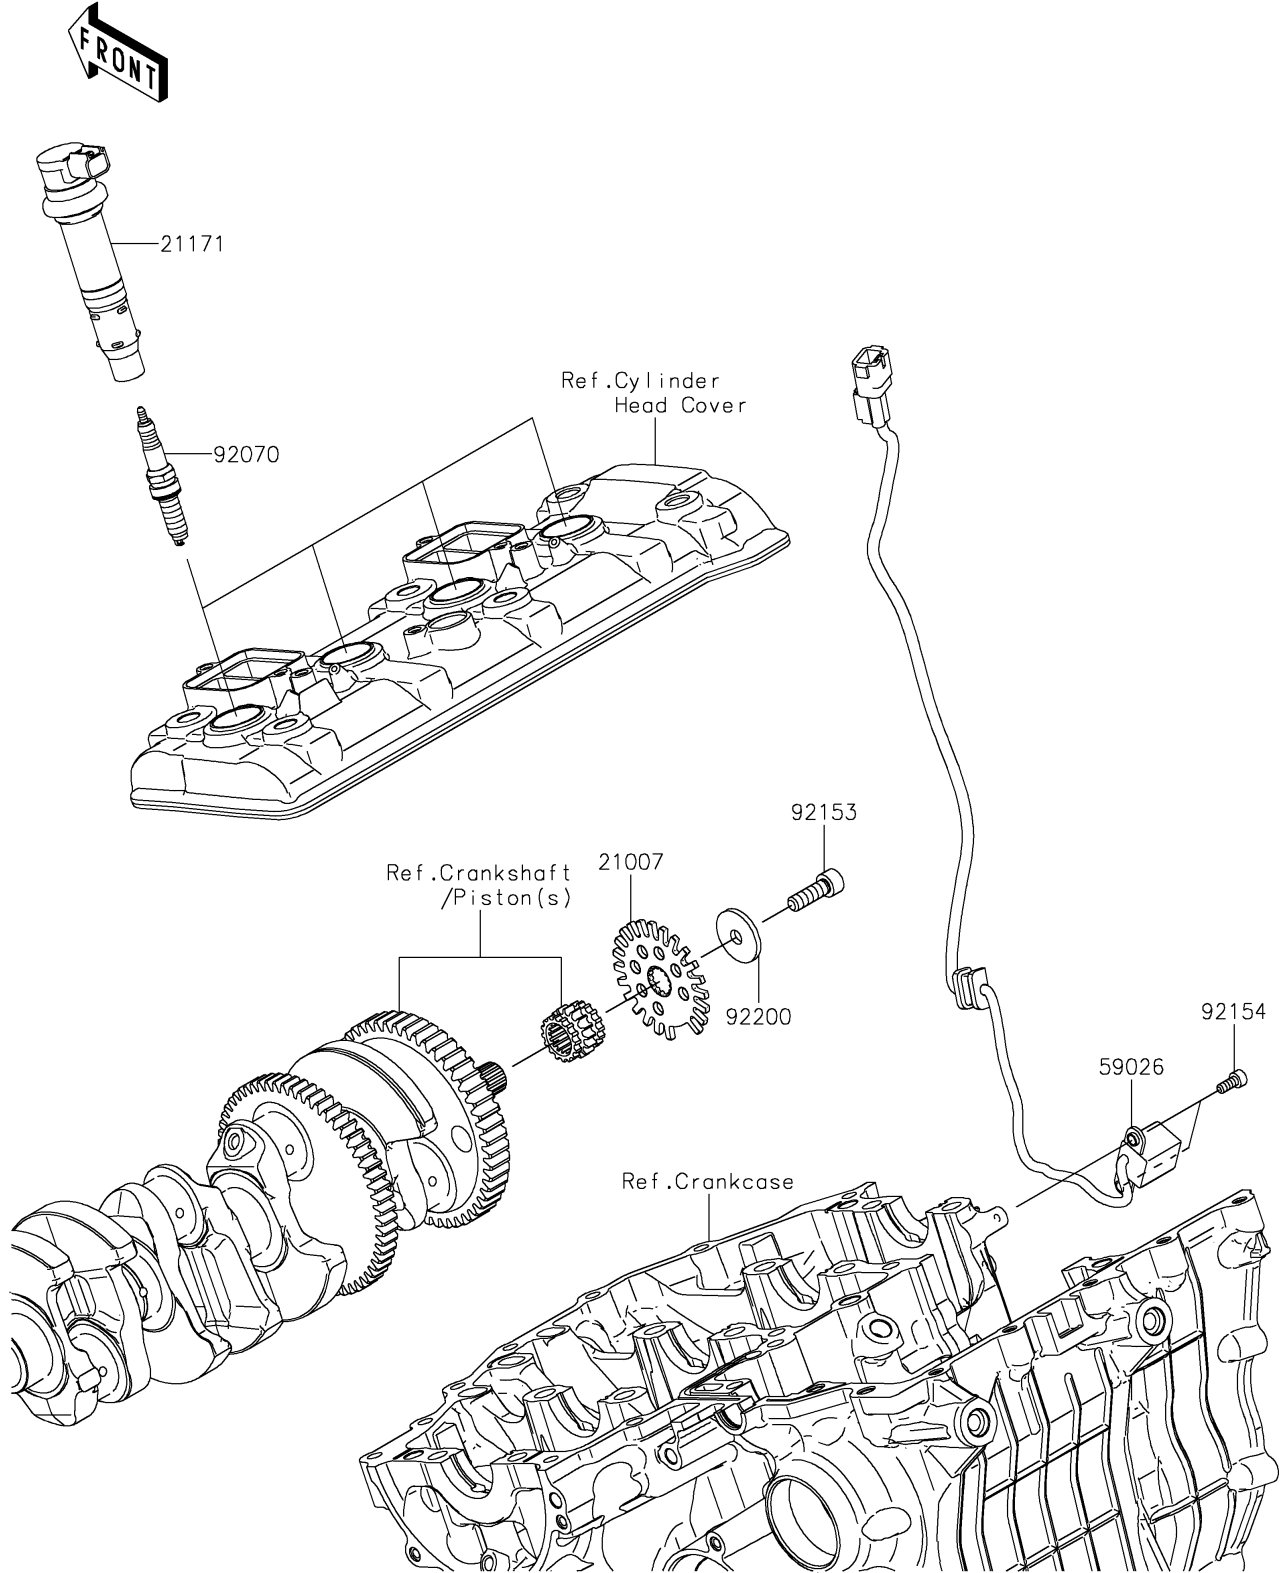

2021 Ninja H2 SX SE+ PARTS DIAGRAM

Ignition System

E1830

2021 Ninja H2 SX SE+ PARTS LIST

Ignition System

ITEM NAME	PART NUMBER	QUANTITY
-----------	-------------	----------