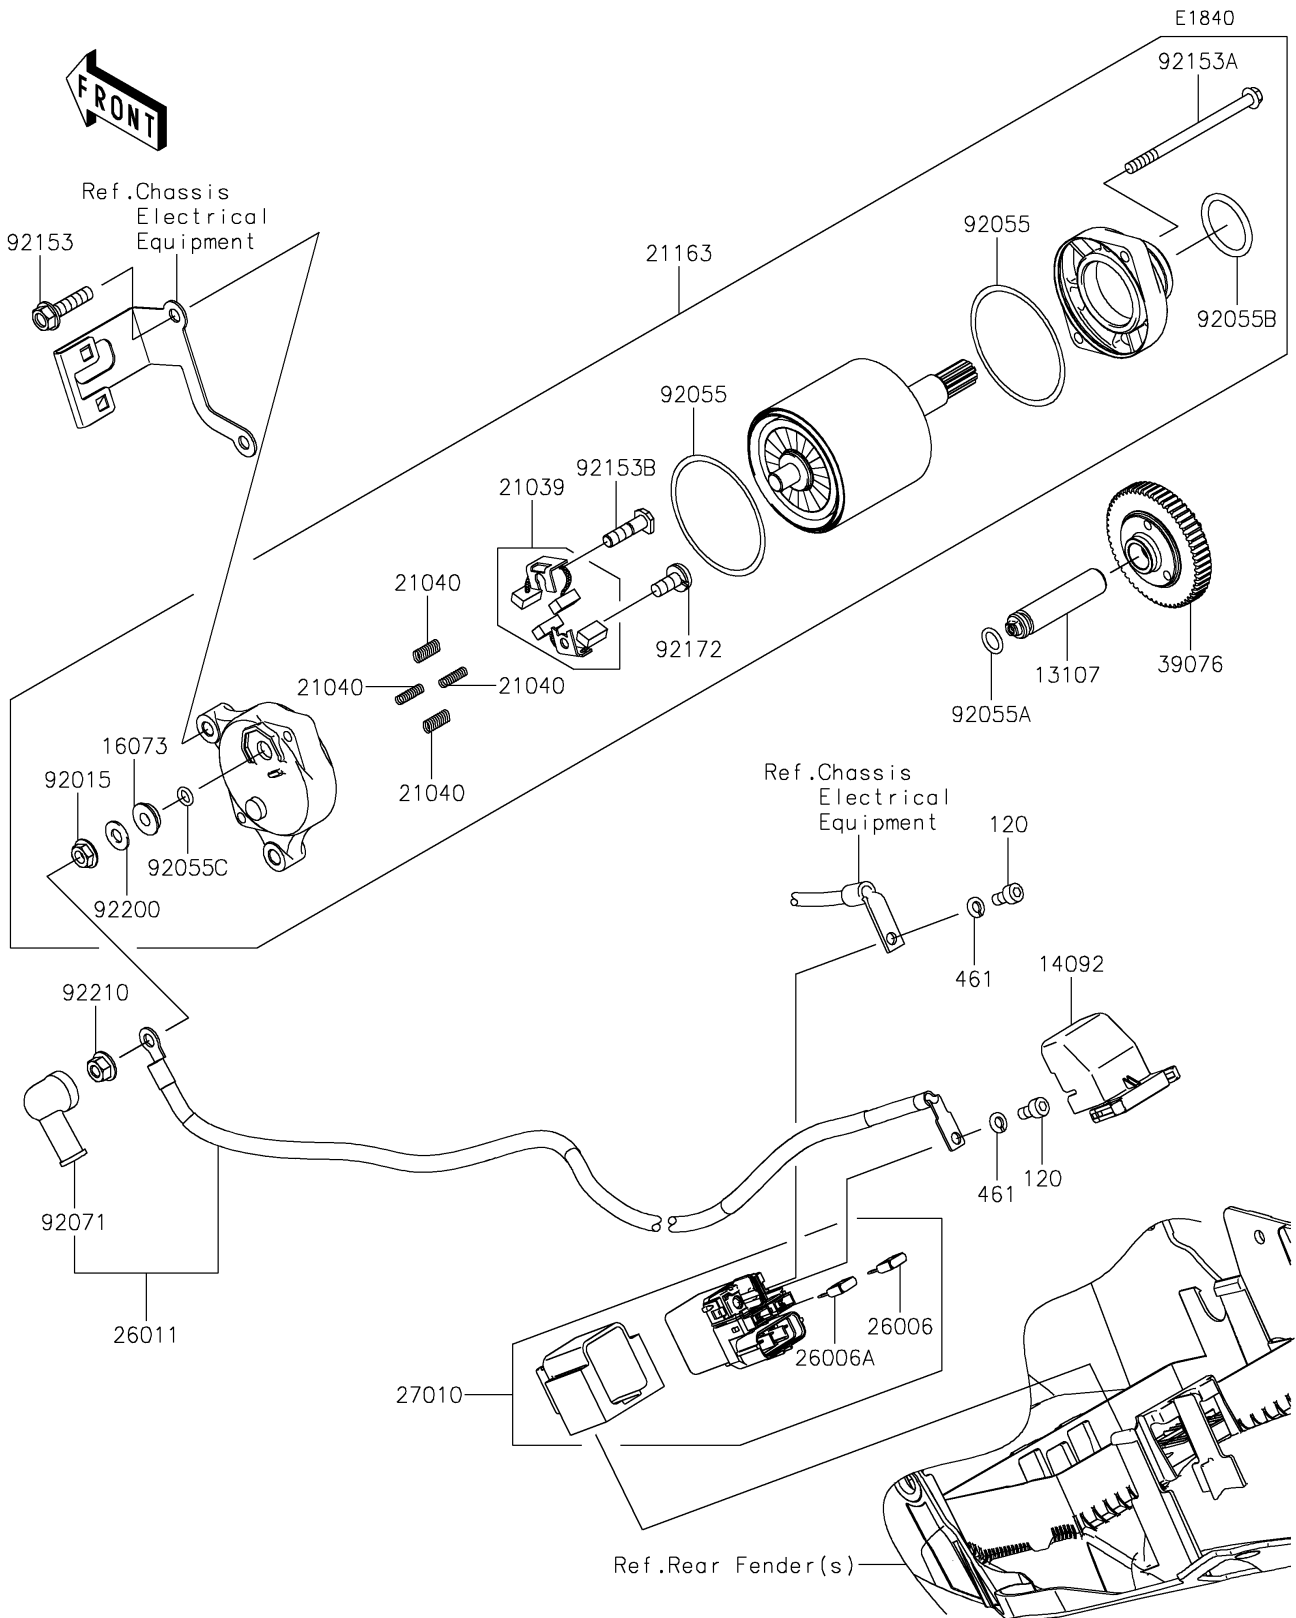

# 2021 Ninja H2 SX SE+ PARTS DIAGRAM

## Starter Motor

### Starter Motor

ITEM NAME	PART NUMBER	QUANTITY
SHAFT (Ref # 13107)	13107-0813	1
COVER (Ref # 14092)	14092-0109	1
INSULATOR (Ref # 16073)	16073-0053	1
BRUSH,CARBON (Ref # 21039)	21039-0004	1
SPRING-BRUSH (Ref # 21040)	21040-0003	4
STARTER-ELECTRIC (Ref # 21163)	21163-0767	1
FUSE,MINI BLADE,15A,BLUE (Ref # 26006)	26006-0001	1
FUSE,MINI BLADE,30A,GREEN (Ref # 26006A)	26006-1080	1
WIRE-LEAD,STARTER (Ref # 26011)	26011-0978	1
SWITCH (Ref # 27010)	27010-0773	1
LIMITER (Ref # 39076)	39076-0025	1
NUT,STARTER MOTOR (Ref # 92015)	92015-1476	1
RING-O (Ref # 92055)	92055-0136	2
RING-O,8.8X1.9 (Ref # 92055A)	92055-099	1
RING-O (Ref # 92055B)	92055-1276	1
RING-O,4.5X2.0 (Ref # 92055C)	92055-1370	1
GROMMET (Ref # 92071)	92071-0024	1
BOLT,FLANGED,6X25 (Ref # 92153)	92153-1592	2
BOLT (Ref # 92153A)	92153-1850	2
BOLT (Ref # 92153B)	92153-1866	1
SCREW (Ref # 92172)	92172-0334	1
WASHER (Ref # 92200)	92200-0386	1
NUT,6MM (Ref # 92210)	92210-0188	1
BOLT-SOCKET,5X10 (Ref # 120)	120CB0510	2
WASHER-SPRING,5MM (Ref # 461)	461DA0500	2