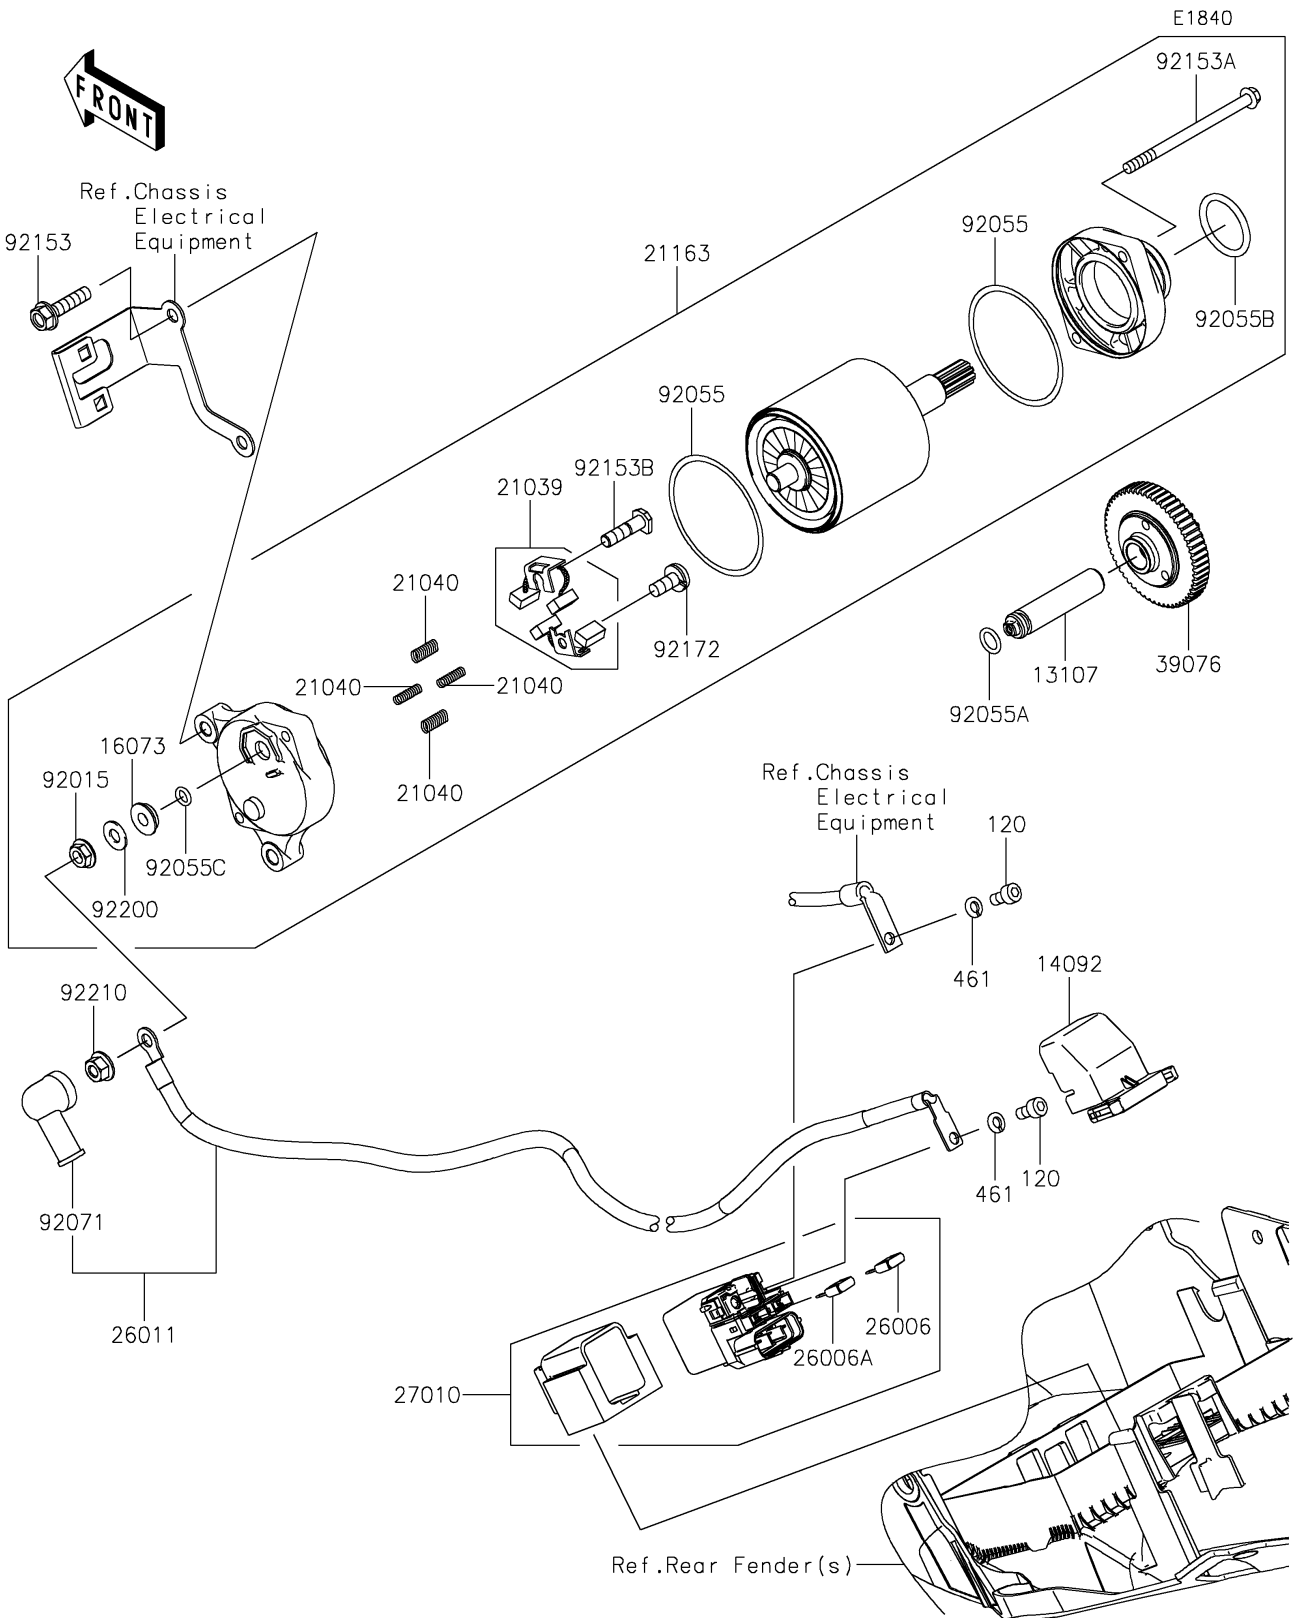

# 2021 Ninja H2 SX SE+ PARTS DIAGRAM

## Starter Motor

### Starter Motor

ITEM NAME	PART NUMBER	QUANTITY
SHAFT (Ref # 13107)	13107-0813	1
COVER (Ref # 14092)	14092-0109	1
INSULATOR (Ref # 16073)	16073-0053	1
BRUSH,CARBON (Ref # 21039)	21039-0004	1
SPRING-BRUSH (Ref # 21040)	21040-0003	4
STARTER-ELECTRIC (Ref # 21163)	21163-0767	1
FUSE,MINI BLADE,15A,BLUE (Ref # 26006)	26006-0001	1
FUSE,MINI BLADE,30A,GREEN (Ref # 26006A)	26006-1080	1
WIRE-LEAD,STARTER (Ref # 26011)	26011-0978	1
SWITCH (Ref # 27010)	27010-0773	1
LIMITER (Ref # 39076)	39076-0025	1
NUT,STARTER MOTOR (Ref # 92015)	92015-1476	1
RING-O (Ref # 92055)	92055-0136	2
RING-O,8.8X1.9 (Ref # 92055A)	92055-099	1
RING-O (Ref # 92055B)	92055-1276	1
RING-O,4.5X2.0 (Ref # 92055C)	92055-1370	1
GROMMET (Ref # 92071)	92071-0024	1
BOLT,FLANGED,6X25 (Ref # 92153)	92153-1592	2
BOLT (Ref # 92153A)	92153-1850	2
BOLT (Ref # 92153B)	92153-1866	1
SCREW (Ref # 92172)	92172-0334	1
WASHER (Ref # 92200)	92200-0386	1
NUT,6MM (Ref # 92210)	92210-0188	1
BOLT-SOCKET,5X10 (Ref # 120)	120CB0510	2
WASHER-SPRING,5MM (Ref # 461)	461DA0500	2