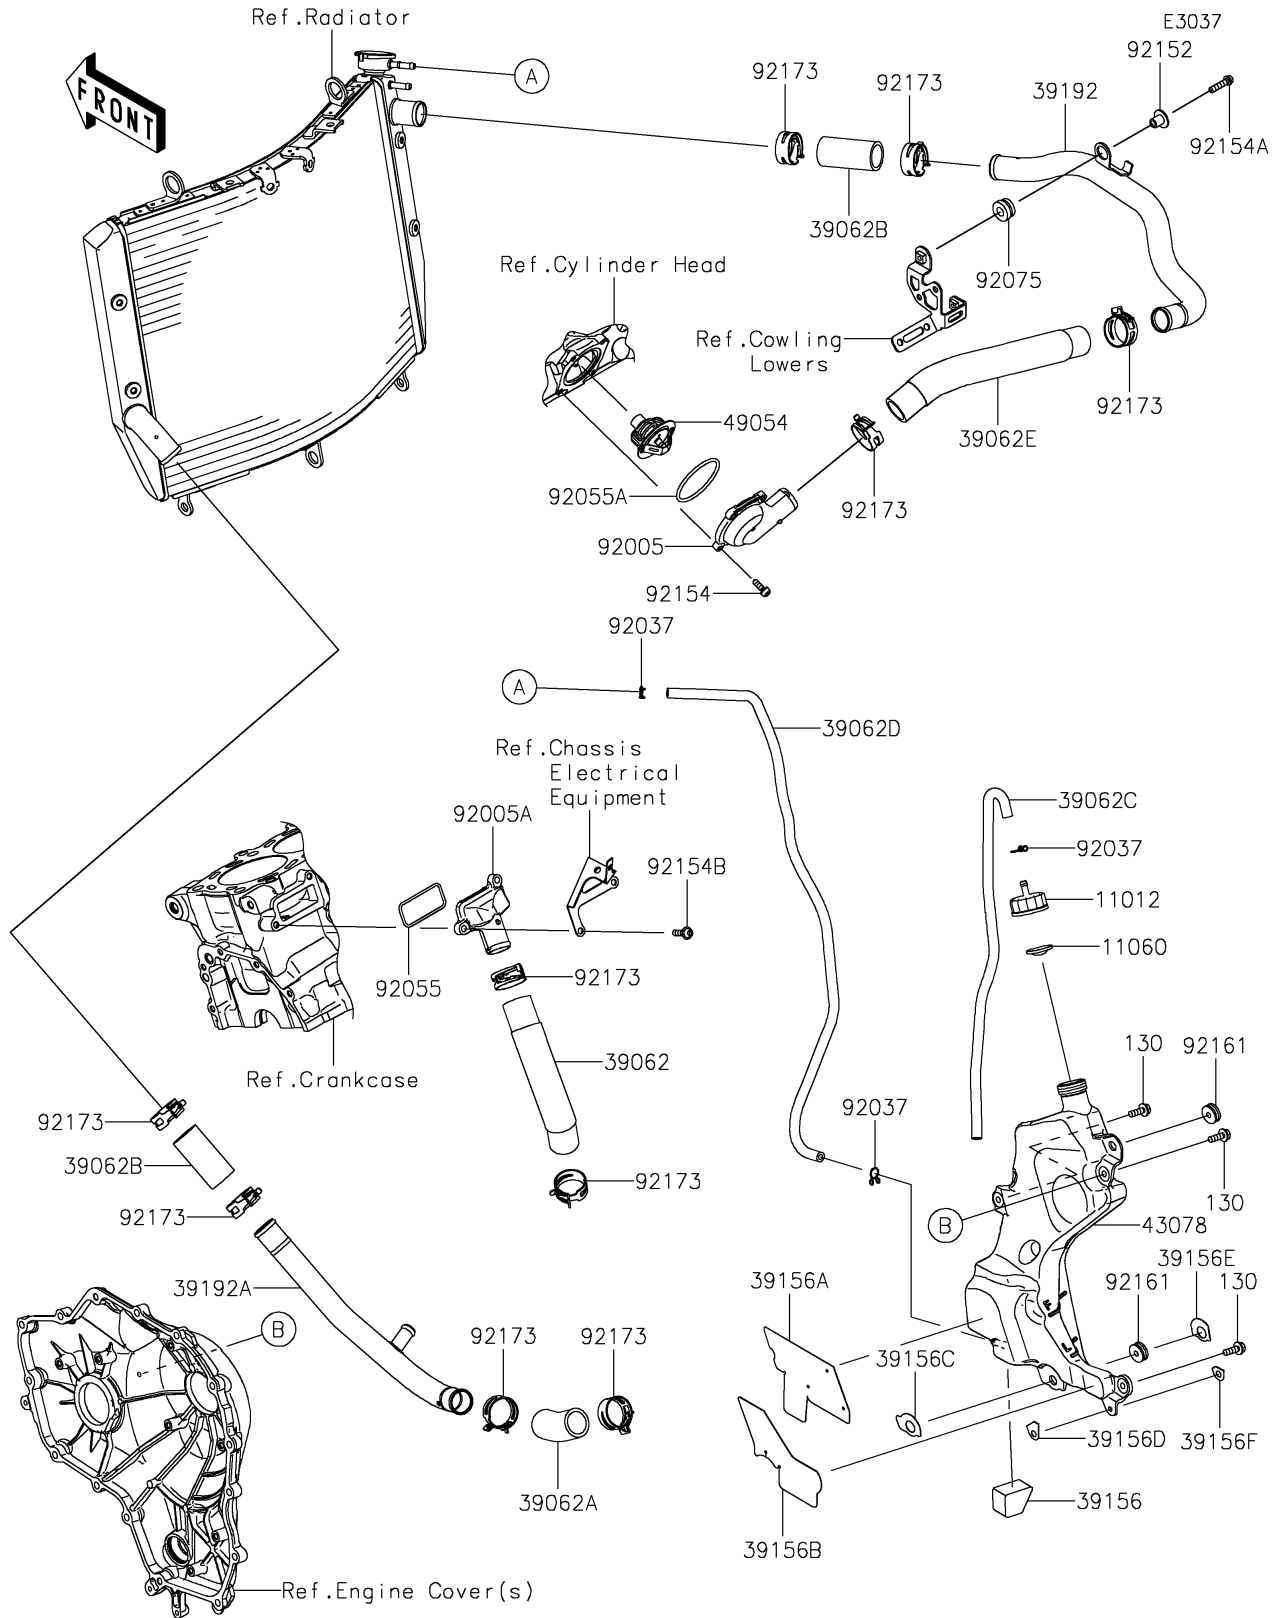

2021 Ninja H2 SX SE+ PARTS DIAGRAM

Water Pipe

2021 Ninja H2 SX SE+ PARTS LIST

Water Pipe

ITEM NAME	PART NUMBER	QUANTITY
CAP (Ref # 11012)	11012-1854	1
GASKET,RESERVOIR TANK CAP (Ref # 11060)	11060-1349	1
HOSE-COOLING,W/PUMP-FITTING (Ref # 39062)	39062-0681	1
HOSE-COOLING,W/PIPE-W/PUMP (Ref # 39062A)	39062-0683	1
HOSE-COOLING,RADIATOR-W/PIPE (Ref # 39062B)	39062-0701	2
HOSE-COOLING (Ref # 39062C)	39062-0787	1
HOSE-COOLING (Ref # 39062D)	39062-0788	1
HOSE-COOLING,FITTING-W/PIPE (Ref # 39062E)	39062-0789	1
PAD,RESERVOIR (Ref # 39156)	39156-2252	1
PAD (Ref # 39156A)	39156-2389	1
PAD (Ref # 39156B)	39156-2390	1
PAD (Ref # 39156C)	39156-2391	1
PAD (Ref # 39156D)	39156-2392	1
PAD (Ref # 39156E)	39156-2393	1
PAD (Ref # 39156F)	39156-2394	1
PIPE-WATER,RADIATOR,RH-HOSE (Ref # 39192)	39192-0646	1
PIPE-WATER,RADIATOR,LH-W/PUMP (Ref # 39192A)	39192-0648	1
RESERVOIR (Ref # 43078)	43078-0592	1
THERMOSTAT (Ref # 49054)	49054-0004	1
FITTING,THERMO COVER (Ref # 92005)	92005-0887	1
FITTING,CYLINDER (Ref # 92005A)	92005-0888	1
CLAMP,TUBE (Ref # 92037)	92037-147	3
RING-O (Ref # 92055)	92055-0809	1
RING-O,54.5X2.6 (Ref # 92055A)	92055-0810	1
DAMPER,RUBBER (Ref # 92075)	92075-1123	1
COLLAR (Ref # 92152)	92152-2112	1
BOLT,SOCKET,5X16 (Ref # 92154)	92154-1449	4
BOLT,SOCKET,6X25 (Ref # 92154A)	92154-1457	1
BOLT,SOCKET,6X20 (Ref # 92154B)	92154-1499	2

2021 Ninja H2 SX SE+ PARTS LIST

Water Pipe

ITEM NAME	PART NUMBER	QUANTITY
DAMPER,6X20X7.5 (Ref # 92161)	92161-1991	2
CLAMP,34MM (Ref # 92173)	92173-1360	10
BOLT-FLANGED,6X18 (Ref # 130)	130BA0618	3