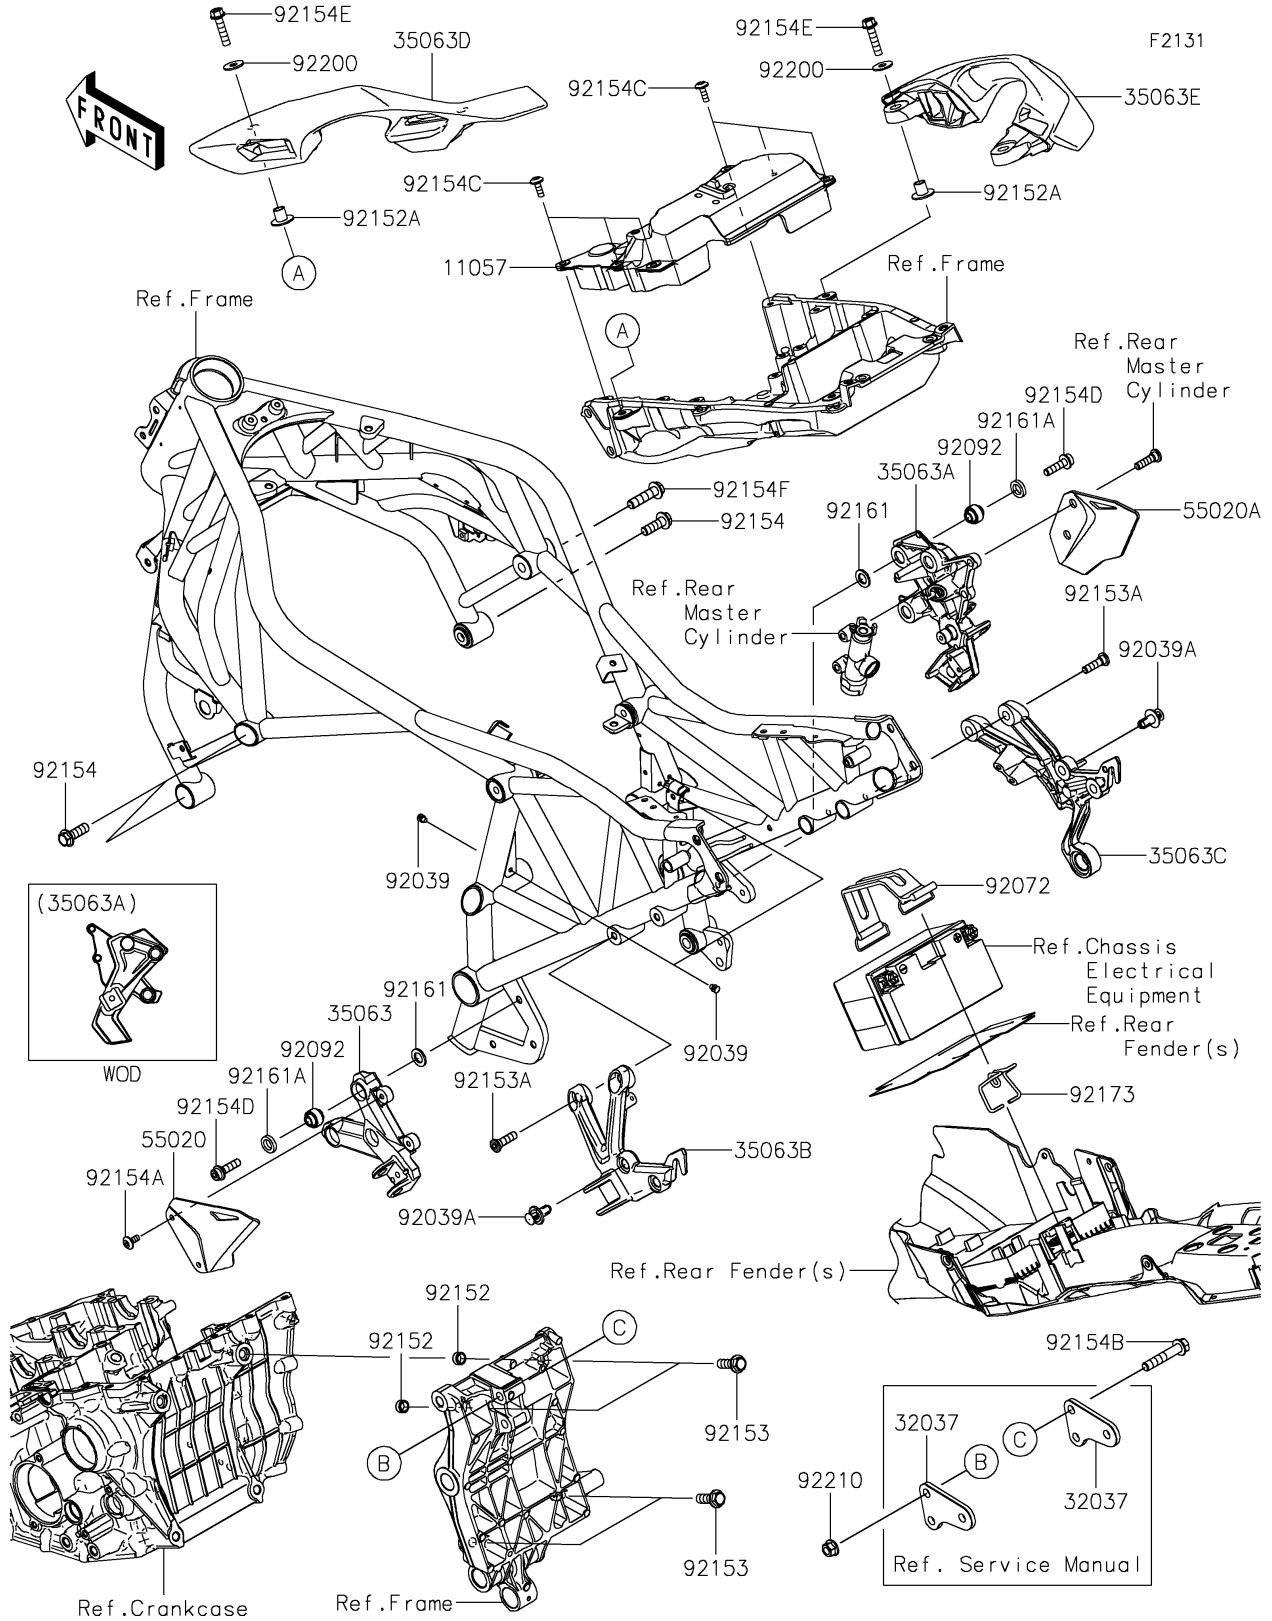

2021 Ninja H2 SX SE+ PARTS DIAGRAM

Frame Fittings

2021 Ninja H2 SX SE+ PARTS LIST

Frame Fittings

ITEM NAME	PART NUMBER	QUANTITY
BRACKET,RR FRAME,UPP (Ref # 11057)	11057-1298	1
BRACKET-SHOCKABSORBER (Ref # 32037)	32037-0427	2
STAY,STEP,LH,FR,M.F.S.BLACK (Ref # 35063)	35063-1418-46R	1
STAY,STEP,RH,FR,M.F.S.BLACK (Ref # 35063A)	35063-1419-46R	1
STAY,STEP,LH,RR,M.F.S.BLACK (Ref # 35063B)	35063-1420-46R	1
STAY,STEP,RH,RR,M.F.S.BLACK (Ref # 35063C)	35063-1421-46R	1
STAY,GRIP,LH (Ref # 35063D)	35063-1474	1
STAY,GRIP,RH (Ref # 35063E)	35063-1475	1
GUARD,FOOT,LH (Ref # 55020)	55020-2201	1
GUARD,FOOT,RH (Ref # 55020A)	55020-2202	1
RIVET,PLASTI (Ref # 92039)	92039-0773	3
RIVET (Ref # 92039A)	92039-0789	4
BAND,L=150 (Ref # 92072)	92072-1338	1
BUSHING-RUBBER,8.4X20X18 (Ref # 92092)	92092-0039	6
COLLAR,DOWEL PIN (Ref # 92152)	92152-0679	2
COLLAR,9.05X12.6X15.3 (Ref # 92152A)	92152-2412	4
BOLT,FLANGED,10X30 (Ref # 92153)	92153-0801	4
BOLT,SOCKET,8X30 (Ref # 92153A)	92153-1624	4
BOLT,FLANGED,10X30 (Ref # 92154)	92154-0543	3
BOLT,SOCKET,6X14 (Ref # 92154A)	92154-0745	2
BOLT,FLANGED,10X54 (Ref # 92154B)	92154-0903	3
BOLT,SOCKET,6X18 (Ref # 92154C)	92154-1694	6
BOLT,SOCKET,8X30 (Ref # 92154D)	92154-2912	6
BOLT,FLANGED,8X35 (Ref # 92154E)	92154-2915	4
BOLT,FLANGED,10X40 (Ref # 92154F)	92154-2924	1
DAMPER,12.5X21X2 (Ref # 92161)	92161-0943	6
DAMPER,12.5X20X4 (Ref # 92161A)	92161-0944	6
CLAMP (Ref # 92173)	92173-2093	1
WASHER,8.5X23X1.6 (Ref # 92200)	92200-1936	4

2021 Ninja H2 SX SE+ PARTS LIST

Frame Fittings

ITEM NAME	PART NUMBER	QUANTITY
NUT,LOCK,FLANGED,10MM (Ref # 92210)	92210-1139	3