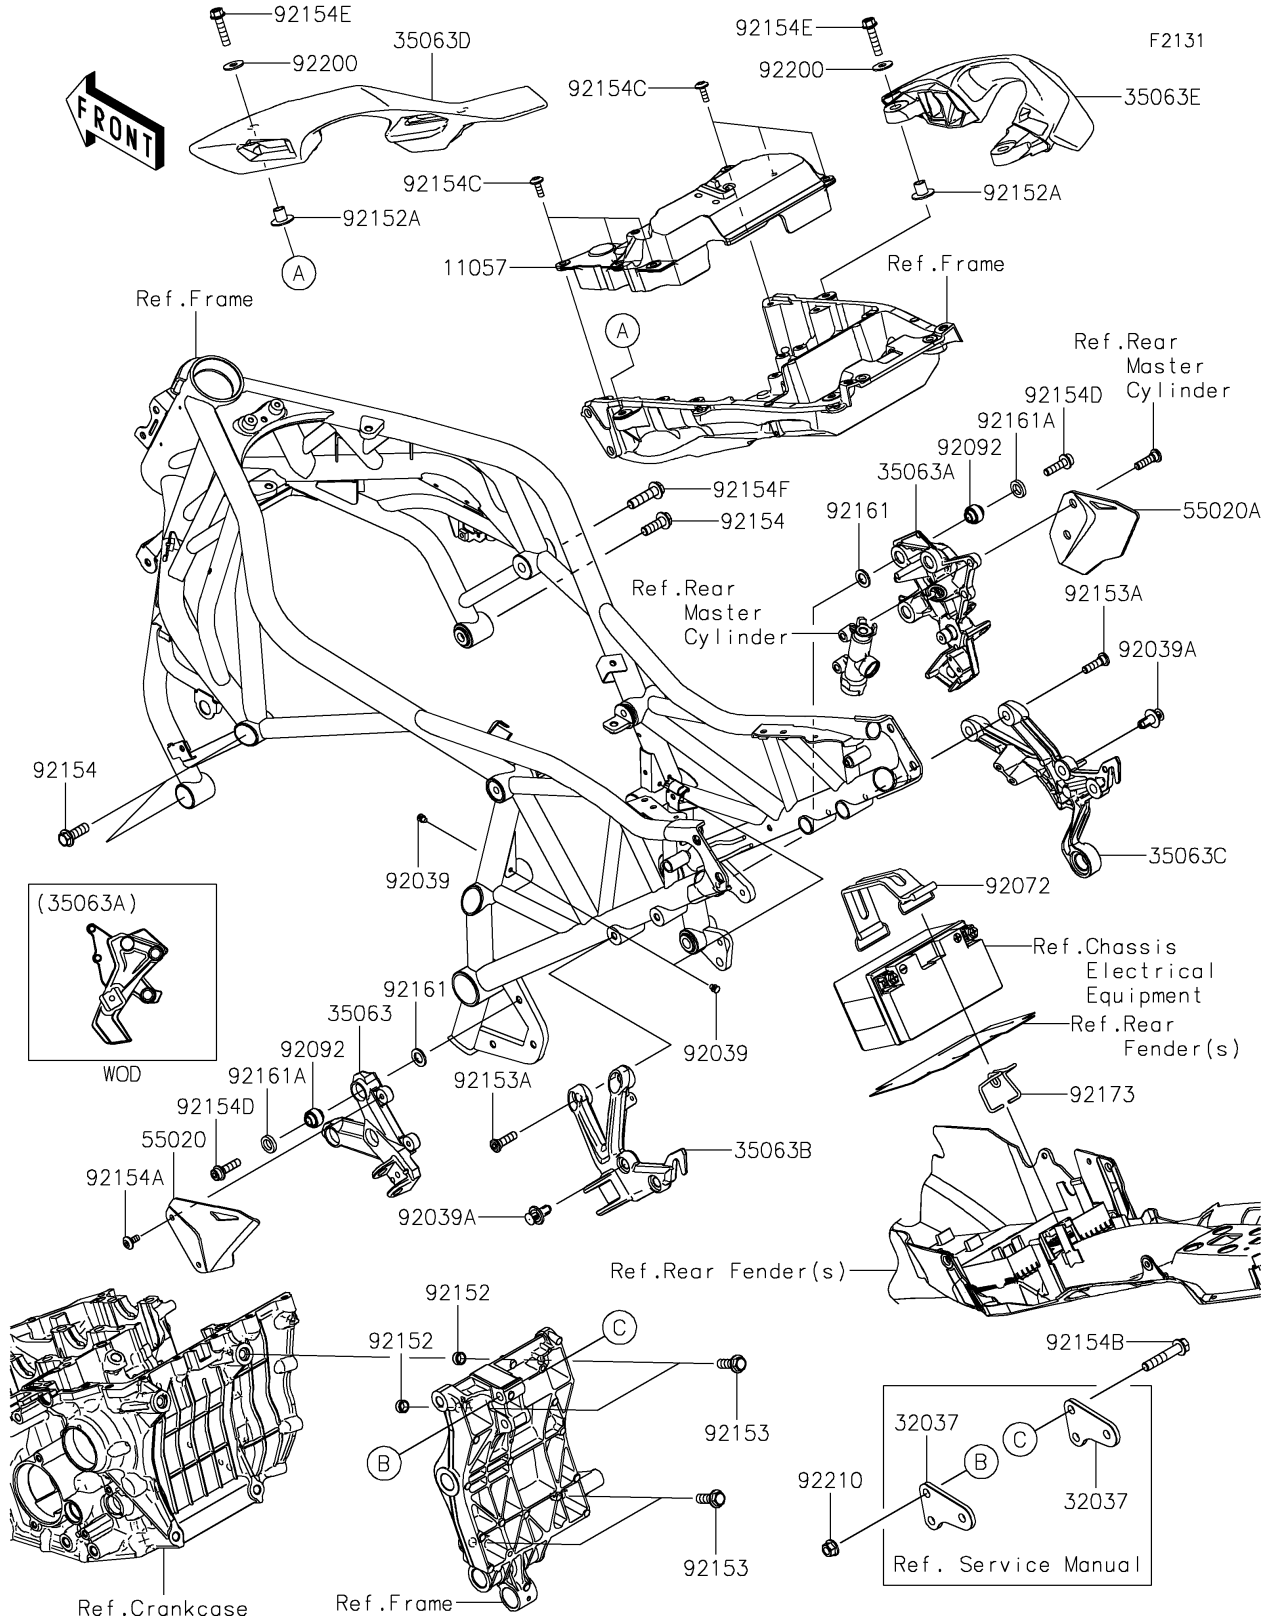

2021 Ninja H2 SX SE+ PARTS DIAGRAM

Frame Fittings

2021 Ninja H2 SX SE+ PARTS LIST

Frame Fittings

ITEM NAME	PART NUMBER	QUANTITY
-----------	-------------	----------