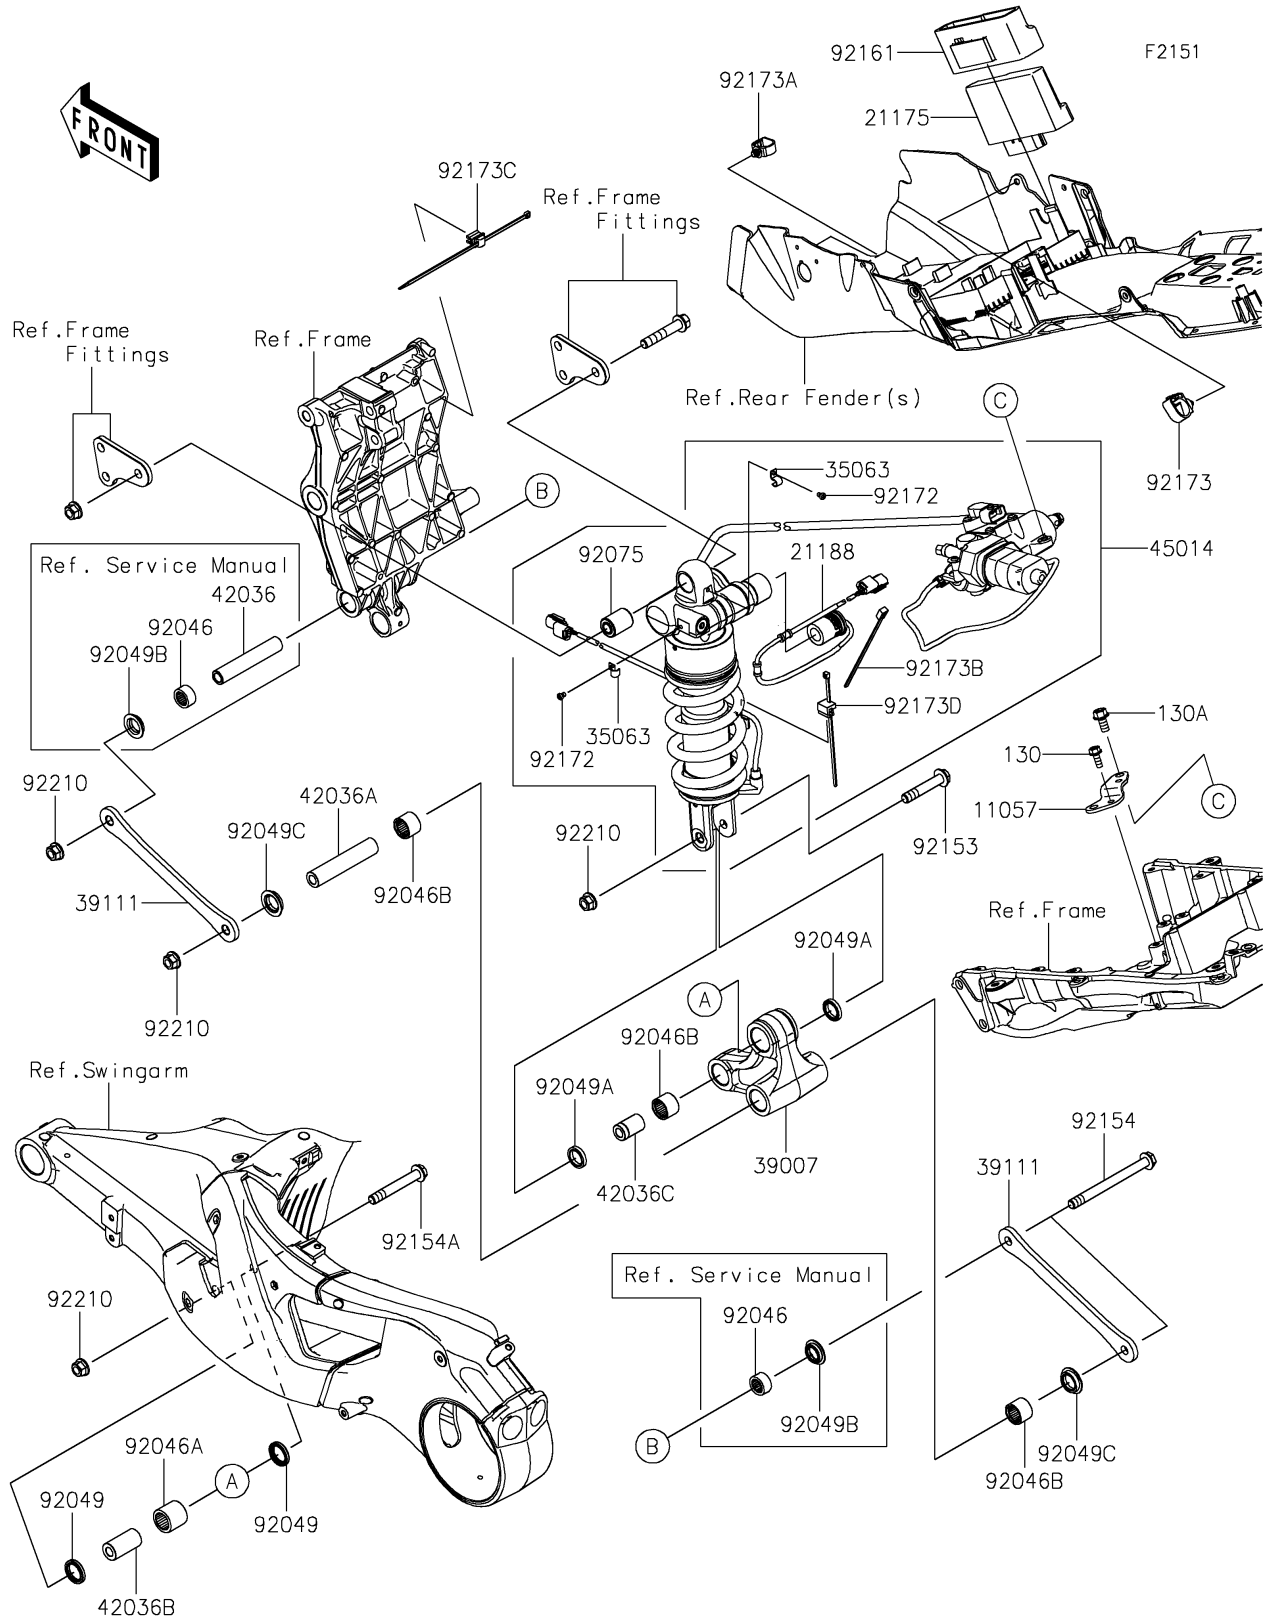

2021 Ninja H2™ SX SE+ PARTS DIAGRAM

Suspension/Shock Absorber

2021 Ninja H2™ SX SE+ PARTS LIST

Suspension/Shock Absorber

ITEM NAME	PART NUMBER	QUANTITY
BRACKET,MOTOR (Ref # 11057)	11057-2073	1
CONTROL UNIT-ELECTRONIC,KECS (Ref # 21175)	21175-1481	1
SOLENOID (Ref # 21188)	21188-0020	1
STAY (Ref # 35063)	35063-1439	2
ARM-SUSP (Ref # 39007)	39007-0423	1
ROD-TIE,SUSPENSION (Ref # 39111)	39111-0368	2
SLEEVE,10.1X16X90.5 (Ref # 42036)	42036-0763	1
SLEEVE,10.1X18X90.5 (Ref # 42036A)	42036-0828	1
SLEEVE,10.1X20X39 (Ref # 42036B)	42036-0835	1
SLEEVE,10.1X18X30 (Ref # 42036C)	42036-1258	1
SHOCKABSORBER,KECS (Ref # 45014)	45014-0626	1
BEARING-NEEDLE,16BM2212 (Ref # 92046)	92046-1192	2
BEARING-NEEDLE,7E-HVS20X27X25 (Ref # 92046A)	92046-1236	1
BEARING-NEEDLE,SFYZM182417 (Ref # 92046B)	92046-1272	3
SEAL-OIL,20X27X4 (Ref # 92049)	92049-0823	2
SEAL-OIL,MHA18244 (Ref # 92049A)	92049-1225	2
SEAL-OIL,SD03 16 22 5.7 (Ref # 92049B)	92049-1466	2
SEAL-OIL,KCR MF018N1 (Ref # 92049C)	92049-1493	2
DAMPER,SHOCKABSORBER (Ref # 92075)	92075-1426	1
BOLT,FLANGED,10X55 (Ref # 92153)	92153-1546	1
BOLT,FLANGED,10X114 (Ref # 92154)	92154-1553	2
BOLT,FLANGED,10X70 (Ref # 92154A)	92154-1695	1
DAMPER,ECU (Ref # 92161)	92161-2137	1
SCREW (Ref # 92172)	92172-1252	2
CLAMP (Ref # 92173)	92173-0861	1
CLAMP,HOLDER CLIP (Ref # 92173A)	92173-0868	1
CLAMP (Ref # 92173B)	92173-1918	1
CLAMP (Ref # 92173C)	92173-2077	1
CLAMP (Ref # 92173D)	92173-2161	1

2021 Ninja H2™ SX SE+ PARTS LIST

Suspension/Shock Absorber

ITEM NAME	PART NUMBER	QUANTITY
NUT,LOCK,FLANGED,10MM (Ref # 92210)	92210-1139	4
BOLT-FLANGED,6X16 (Ref # 130)	130CB0616	2
BOLT-FLANGED,8X16 (Ref # 130A)	130CB0816	2