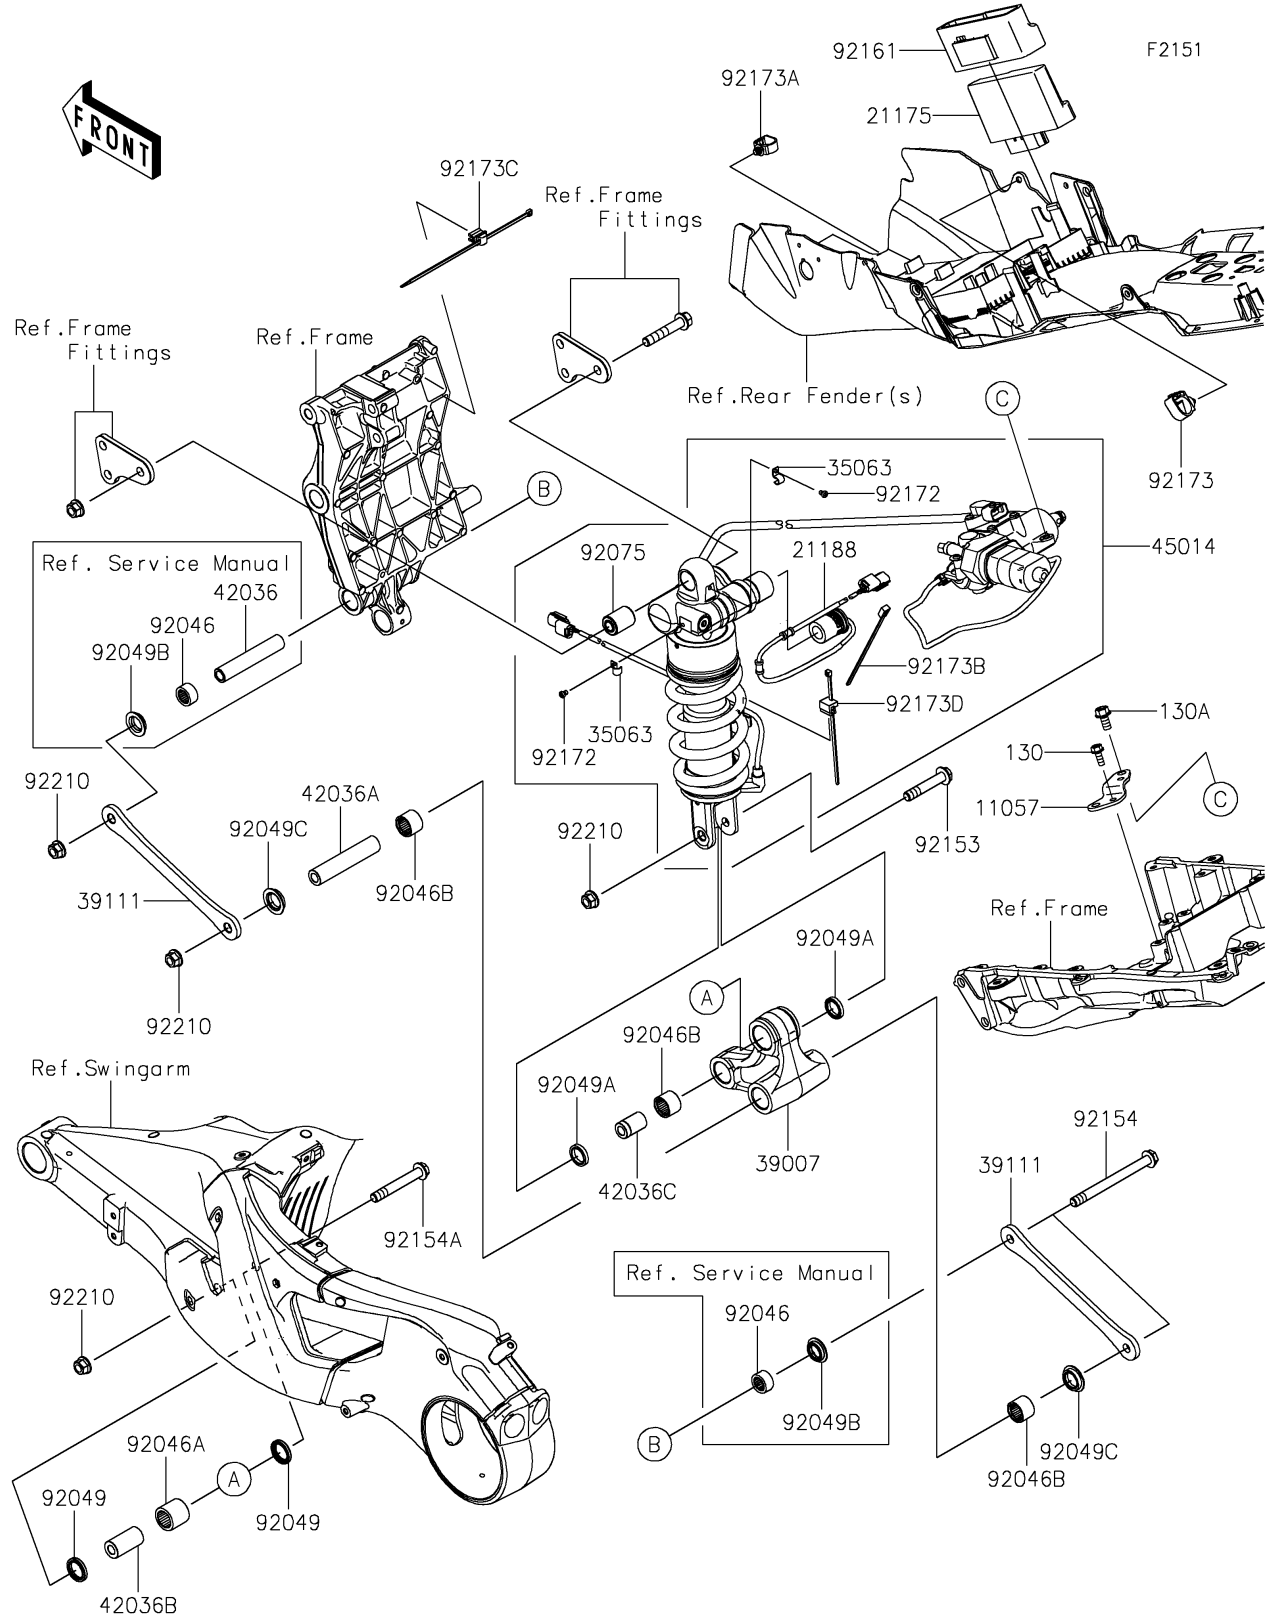

2021 Ninja H2 SX SE+ PARTS DIAGRAM

Suspension/Shock Absorber

2021 Ninja H2 SX SE+ PARTS LIST

Suspension/Shock Absorber

ITEM NAME	PART NUMBER	QUANTITY
-----------	-------------	----------