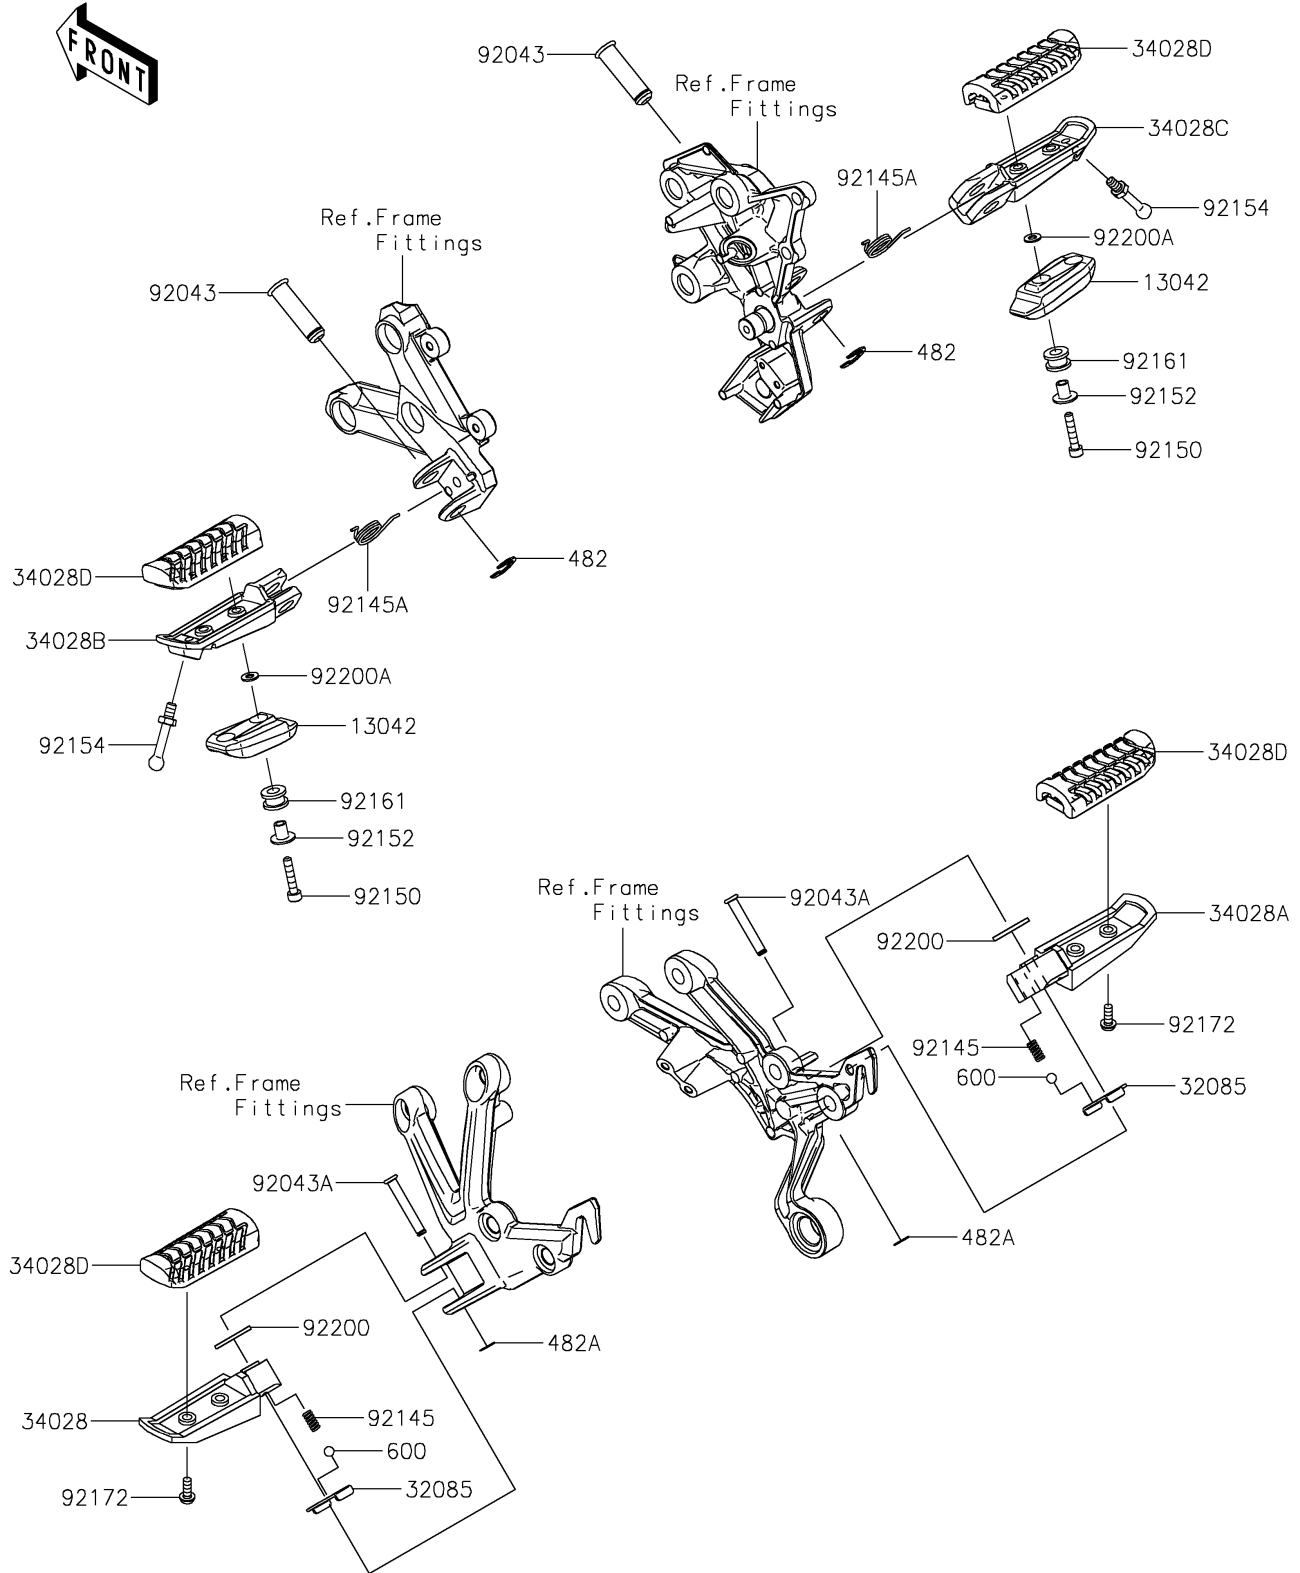

2021 Ninja H2 SX SE+ PARTS DIAGRAM

Footrests

F2160

2021 Ninja H2 SX SE+ PARTS LIST

Footrests

ITEM NAME	PART NUMBER	QUANTITY
-----------	-------------	----------