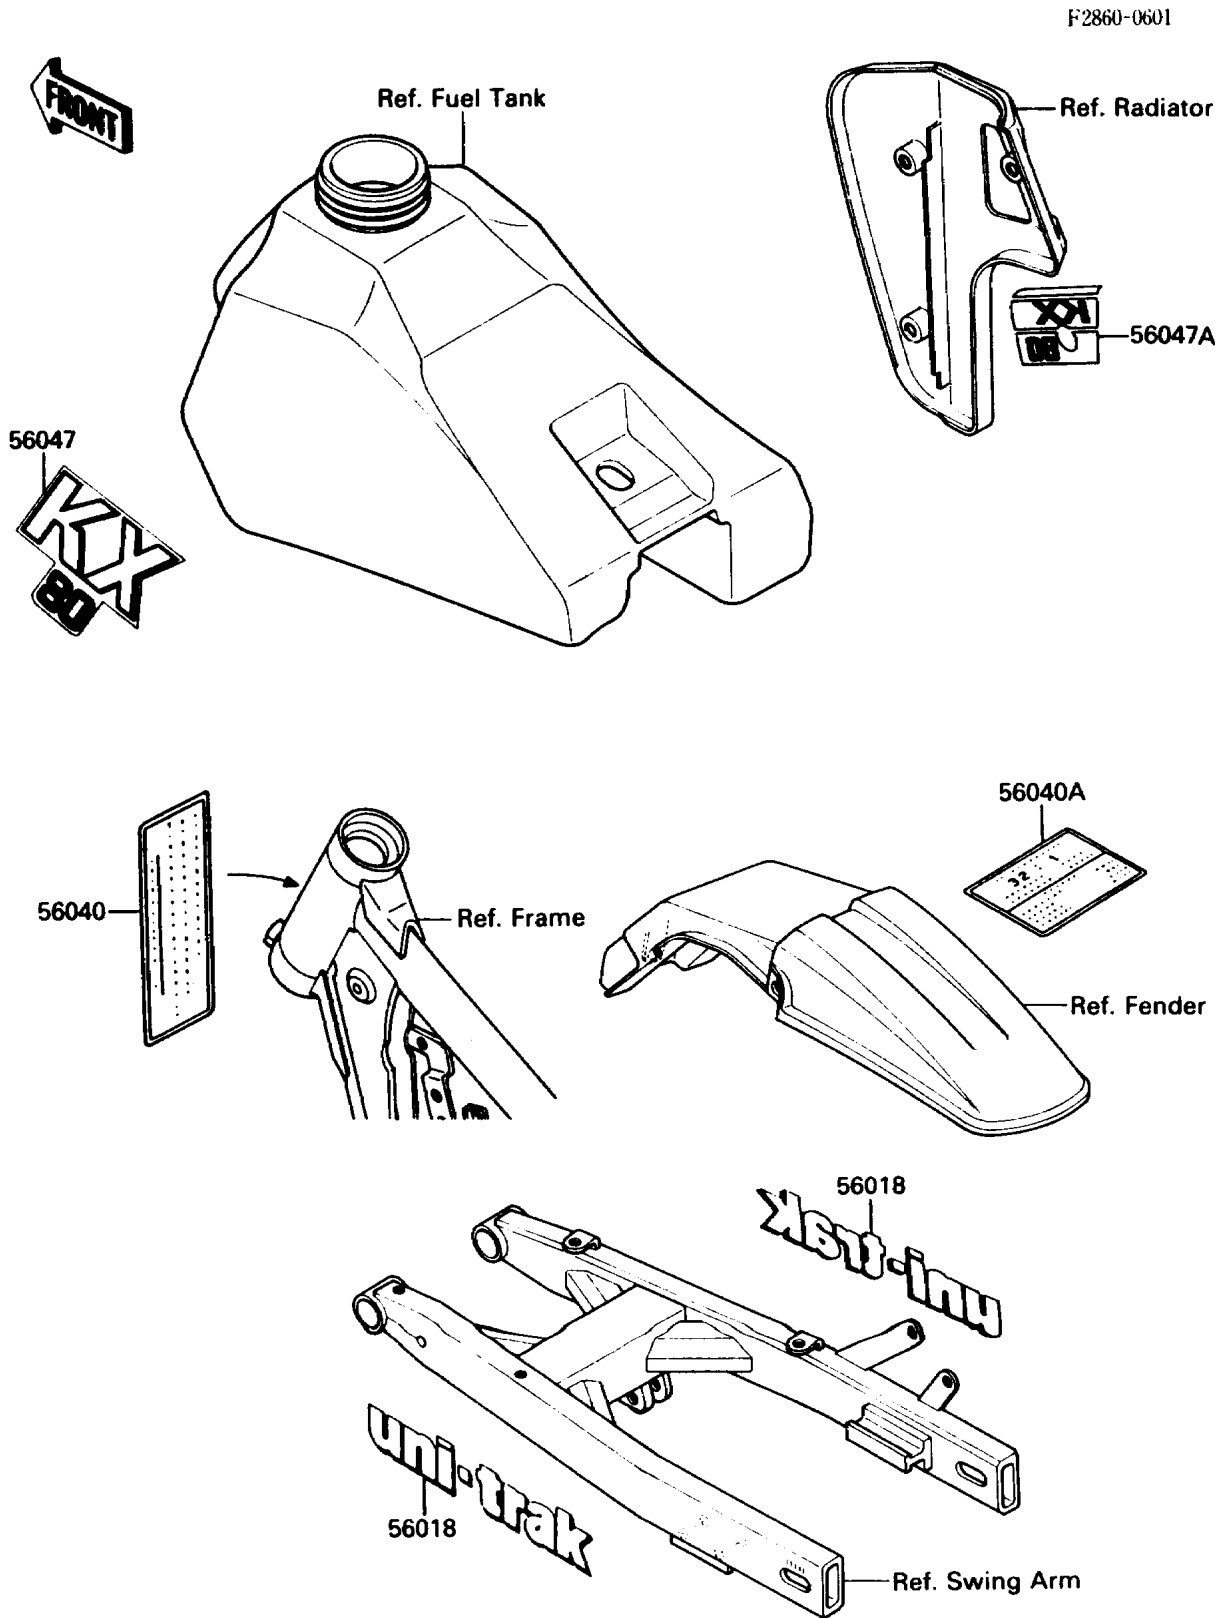

1988 Big Wheel PARTS DIAGRAM

Labels

1988 Big Wheel PARTS LIST

Labels

ITEM NAME	PART NUMBER	QUANTITY
MARK,SWING ARM,UNI-TRAK (Ref # 56018)	56018-1904	2
LABEL-WARNING,NOISE (Ref # 56040)	56040-1101	1
LABEL-WARNING,GASOLINE/OIL (Ref # 56040A)	56040-1129	1
PATTERN,FUEL TANK,LH (Ref # 56047)	56047-1689	1
PATTERN,SHROUD,RH (Ref # 56047A)	56047-1690	1