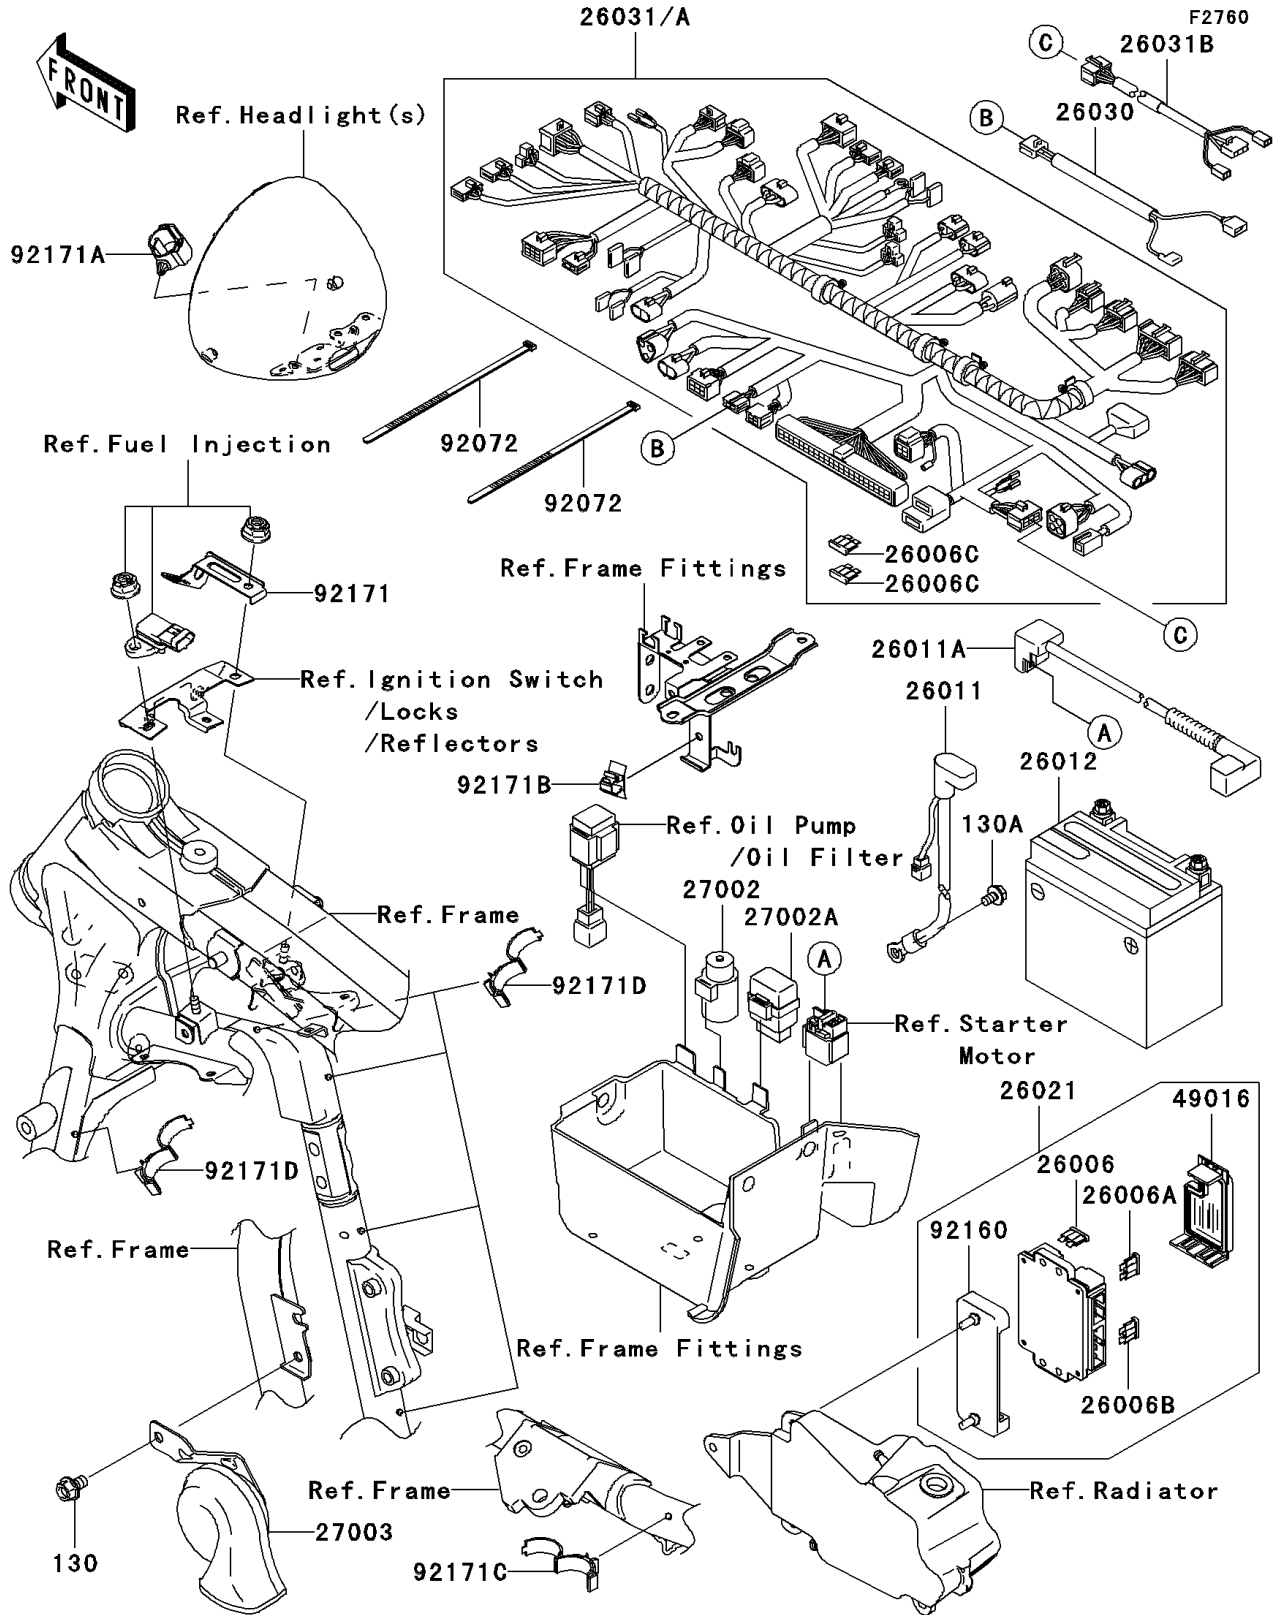

2008 Vulcan® 1600 Nomad™ PARTS DIAGRAM

Chassis Electrical Equipment

2008 Vulcan® 1600 Nomad™ PARTS LIST

Chassis Electrical Equipment

ITEM NAME	PART NUMBER	QUANTITY
-----------	-------------	----------