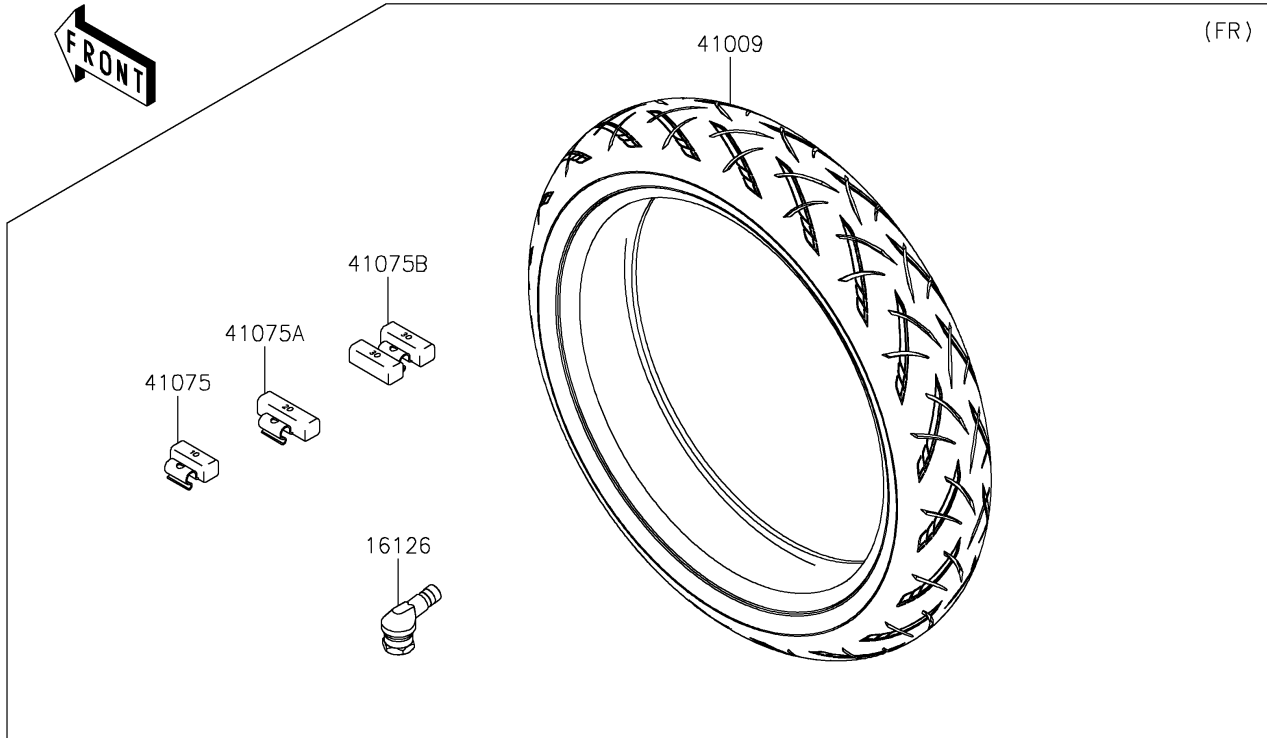

2021 Ninja H2 SX SE+ PARTS DIAGRAM

Tires

F2210

2021 Ninja H2 SX SE+ PARTS LIST

Tires

| ITEM NAME | PART NUMBER | QUANTITY |
|---|-------------|----------|
| VALVE (Ref # 16126) | 16126-0735 | 2 |
| TIRE,FR,120/70ZR17(58W),S21F (Ref # 41009) | 41009-0779 | 1 |
| TIRE,RR,190/55ZR17(75W),S21R (Ref # 41009A) | 41009-0780 | 1 |
| BALANCER-WHEEL,10G,SILVER (Ref # 41075) | 41075-0007 | AR |
| BALANCER-WHEEL,20G,SILVER (Ref # 41075A) | 41075-0008 | AR |
| BALANCER-WHEEL,30G,SILVER (Ref # 41075B) | 41075-0017 | AR |