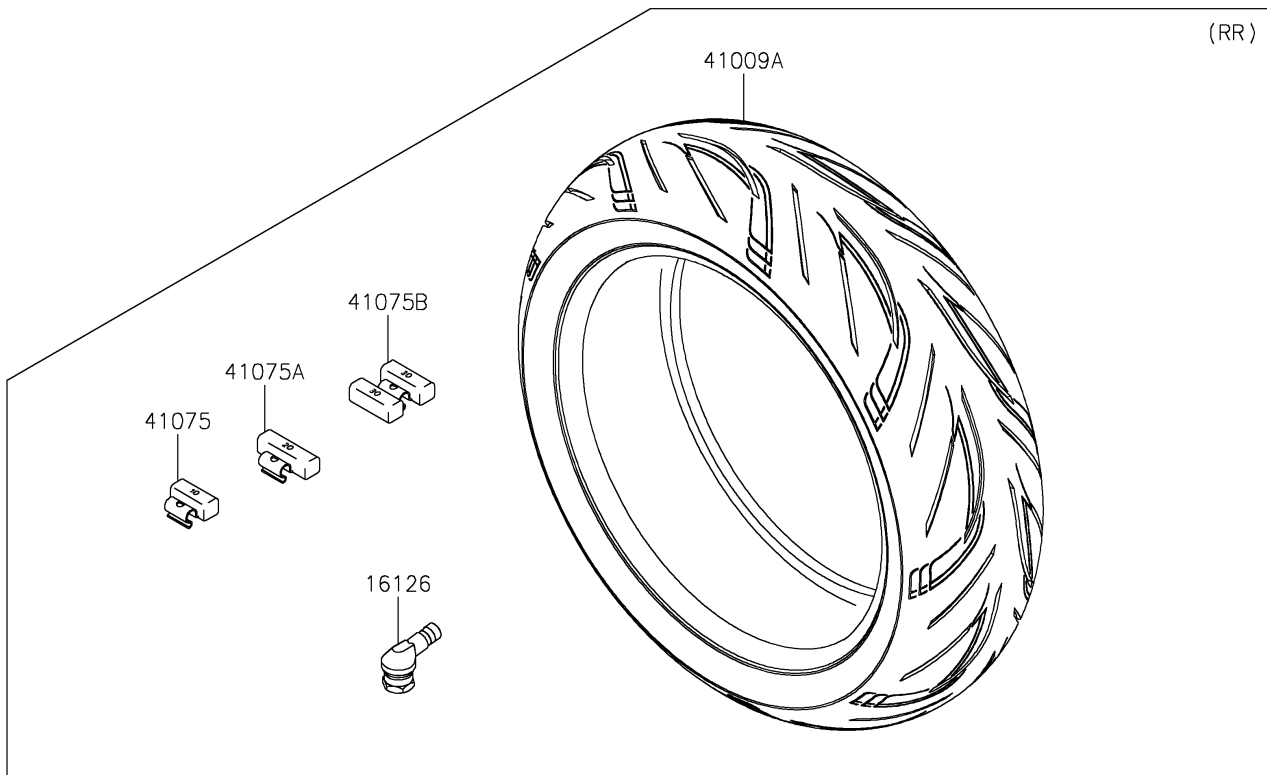

2021 Ninja H2 SX SE+ PARTS DIAGRAM

Tires

F2210

2021 Ninja H2 SX SE+ PARTS LIST

Tires

| ITEM NAME | PART NUMBER | QUANTITY |
|---|-------------|----------|
| VALVE (Ref # 16126) | 16126-0735 | 2 |
| TIRE,FR,120/70ZR17(58W),S21F (Ref # 41009) | 41009-0779 | 1 |
| TIRE,RR,190/55ZR17(75W),S21R (Ref # 41009A) | 41009-0780 | 1 |
| BALANCER-WHEEL,10G,SILVER (Ref # 41075) | 41075-0007 | AR |
| BALANCER-WHEEL,20G,SILVER (Ref # 41075A) | 41075-0008 | AR |
| BALANCER-WHEEL,30G,SILVER (Ref # 41075B) | 41075-0017 | AR |