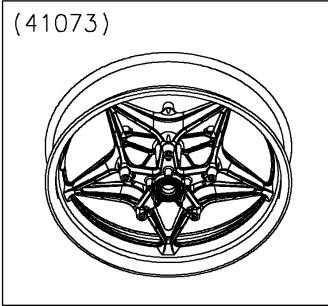

2021 Ninja H2™ SX SE+ PARTS DIAGRAM

Front Wheel

F2230

WOD

2021 Ninja H2™ SX SE+ PARTS LIST

Front Wheel

ITEM NAME	PART NUMBER	QUANTITY
AXLE,FR,25X205 (Ref # 41068)	41068-0594	1
WHEEL-ASSY,FR,G.BLACK (Ref # 41073)	41073-0762-60P	1
SEAL-OIL,BJN-C2 32X47X5 (Ref # 92049)	92049-0050	2
COLLAR,FR AXLE,LH,L=44.5 (Ref # 92152)	92152-0240	1
COLLAR,FR HUB,L=115 (Ref # 92152A)	92152-0616	1
COLLAR,25X40X18 (Ref # 92152B)	92152-2718	2
BEARING-BALL,#6005UU (Ref # 601)	601B6005UU	2