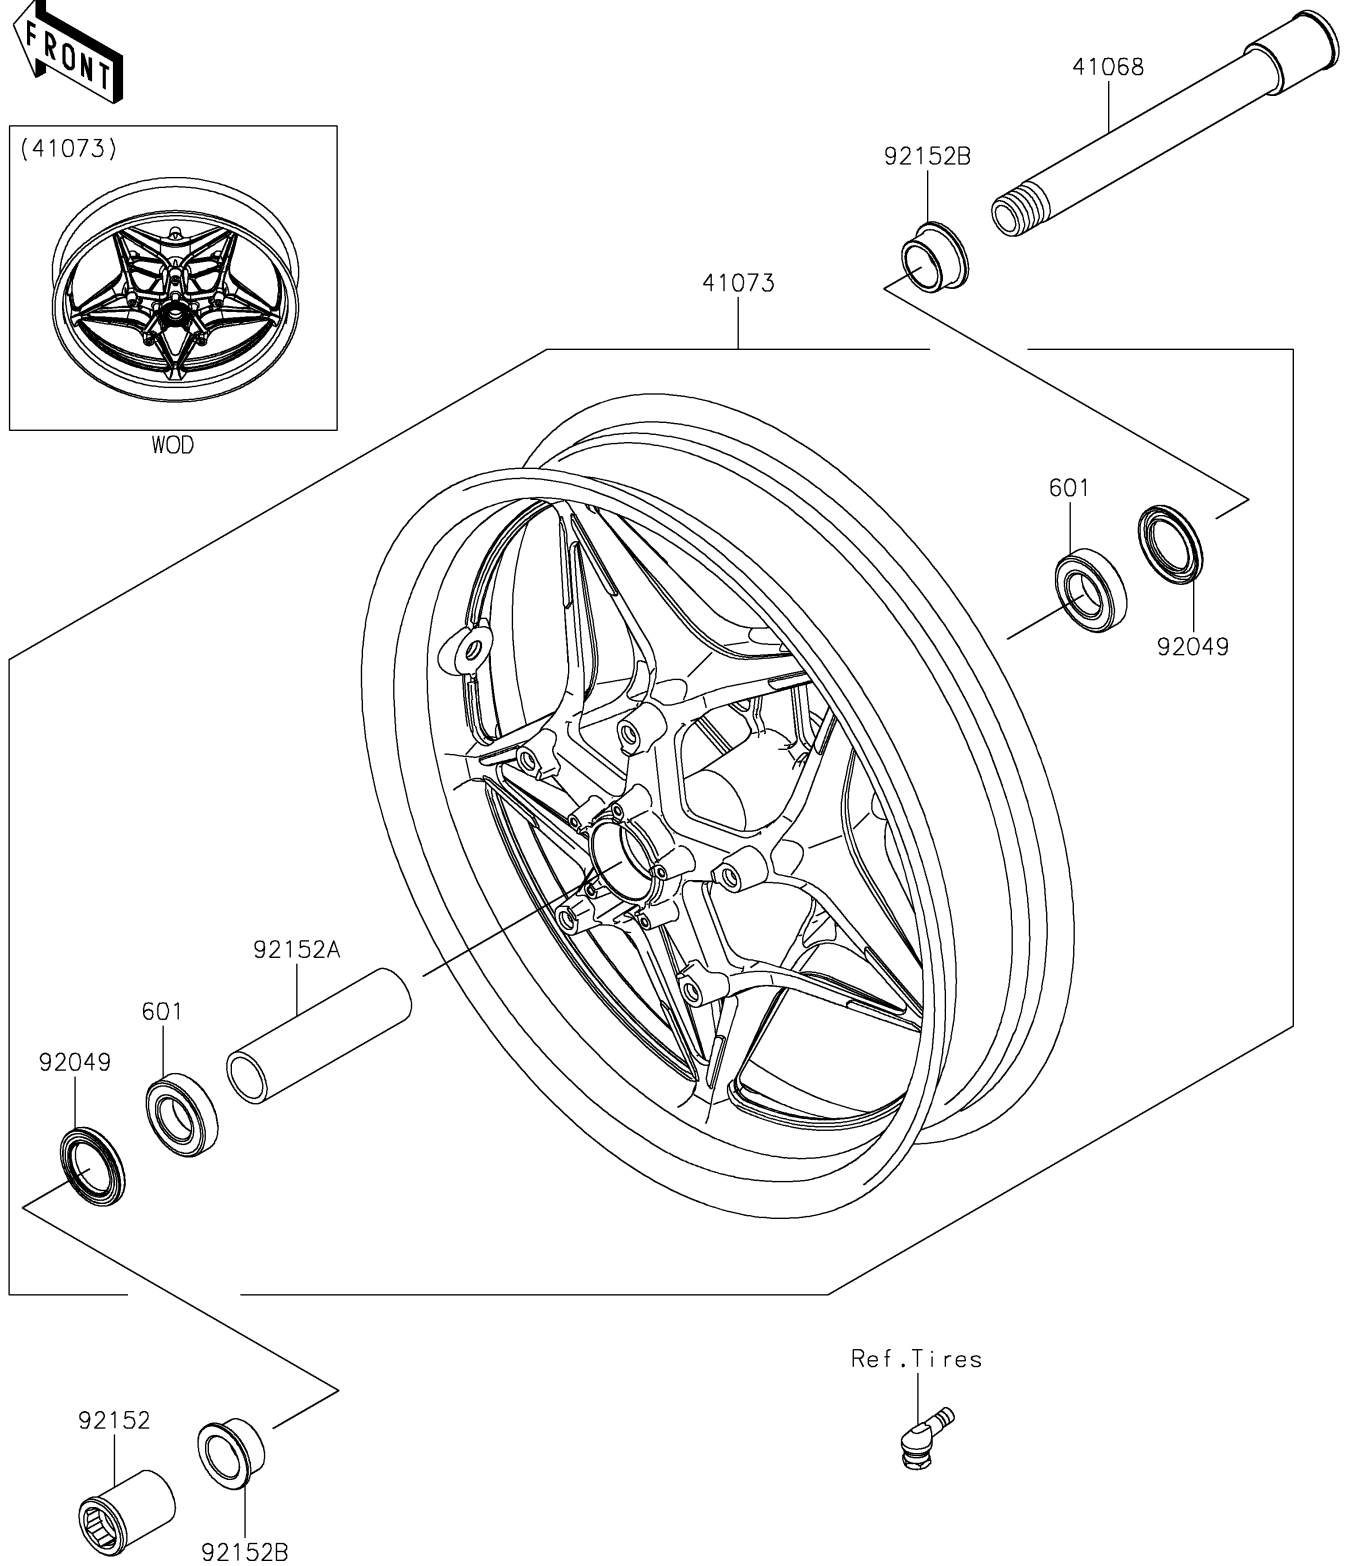

2021 Ninja H2™ SX SE+ PARTS DIAGRAM

Front Wheel

F2230

WOD

2021 Ninja H2™ SX SE+ PARTS LIST

Front Wheel

ITEM NAME	PART NUMBER	QUANTITY
AXLE,FR,25X205 (Ref # 41068)	41068-0594	1
WHEEL-ASSY,FR,G.BLACK (Ref # 41073)	41073-0762-60P	1
SEAL-OIL,BJN-C2 32X47X5 (Ref # 92049)	92049-0050	2
COLLAR,FR AXLE,LH,L=44.5 (Ref # 92152)	92152-0240	1
COLLAR,FR HUB,L=115 (Ref # 92152A)	92152-0616	1
COLLAR,25X40X18 (Ref # 92152B)	92152-2718	2
BEARING-BALL,#6005UU (Ref # 601)	601B6005UU	2