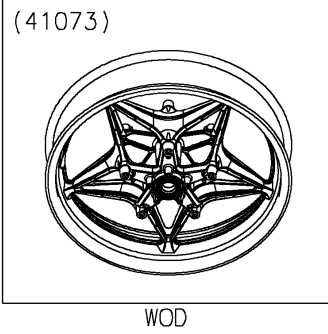

2021 Ninja H2 SX SE+ PARTS DIAGRAM

Front Wheel

F2230

2021 Ninja H2 SX SE+ PARTS LIST

Front Wheel

ITEM NAME	PART NUMBER	QUANTITY
-----------	-------------	----------