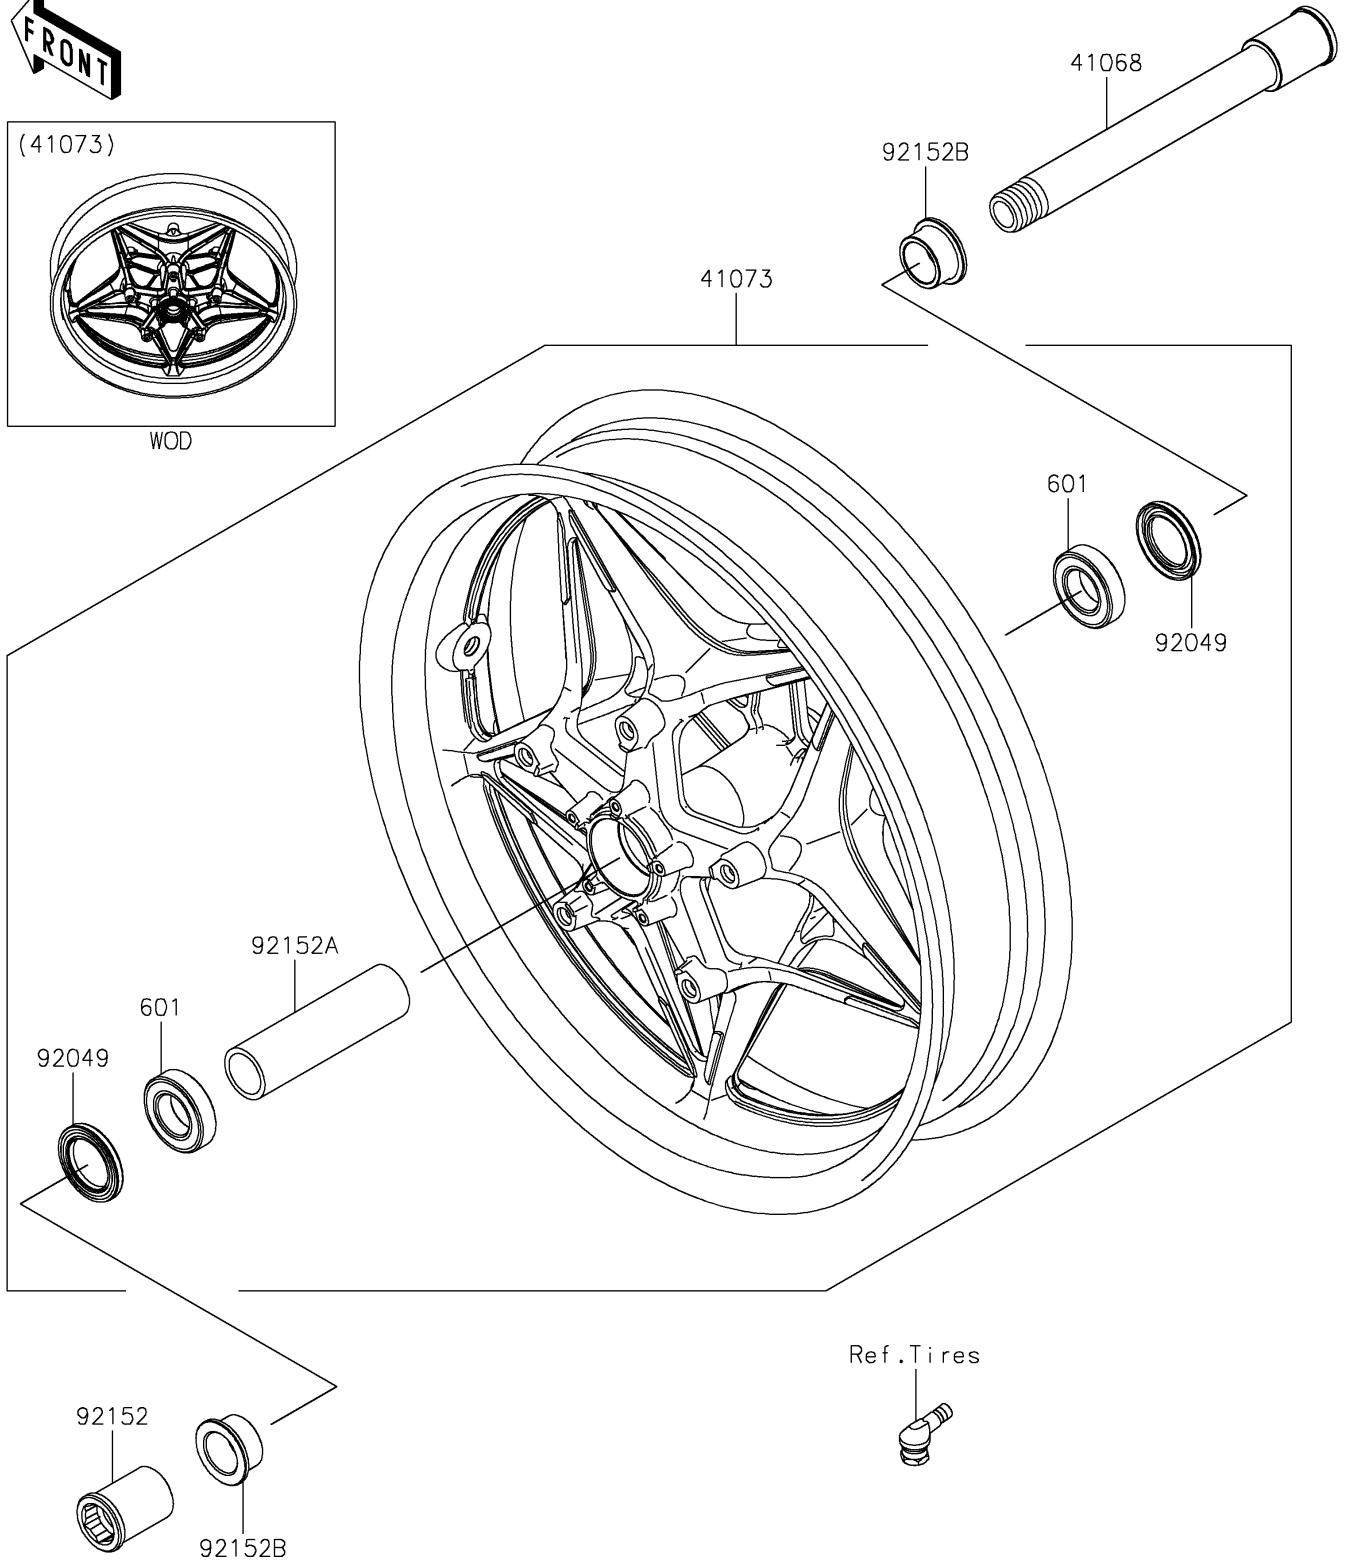

2021 Ninja H2 SX SE+ PARTS DIAGRAM

Front Wheel

F2230

2021 Ninja H2 SX SE+ PARTS LIST

Front Wheel

ITEM NAME	PART NUMBER	QUANTITY
-----------	-------------	----------