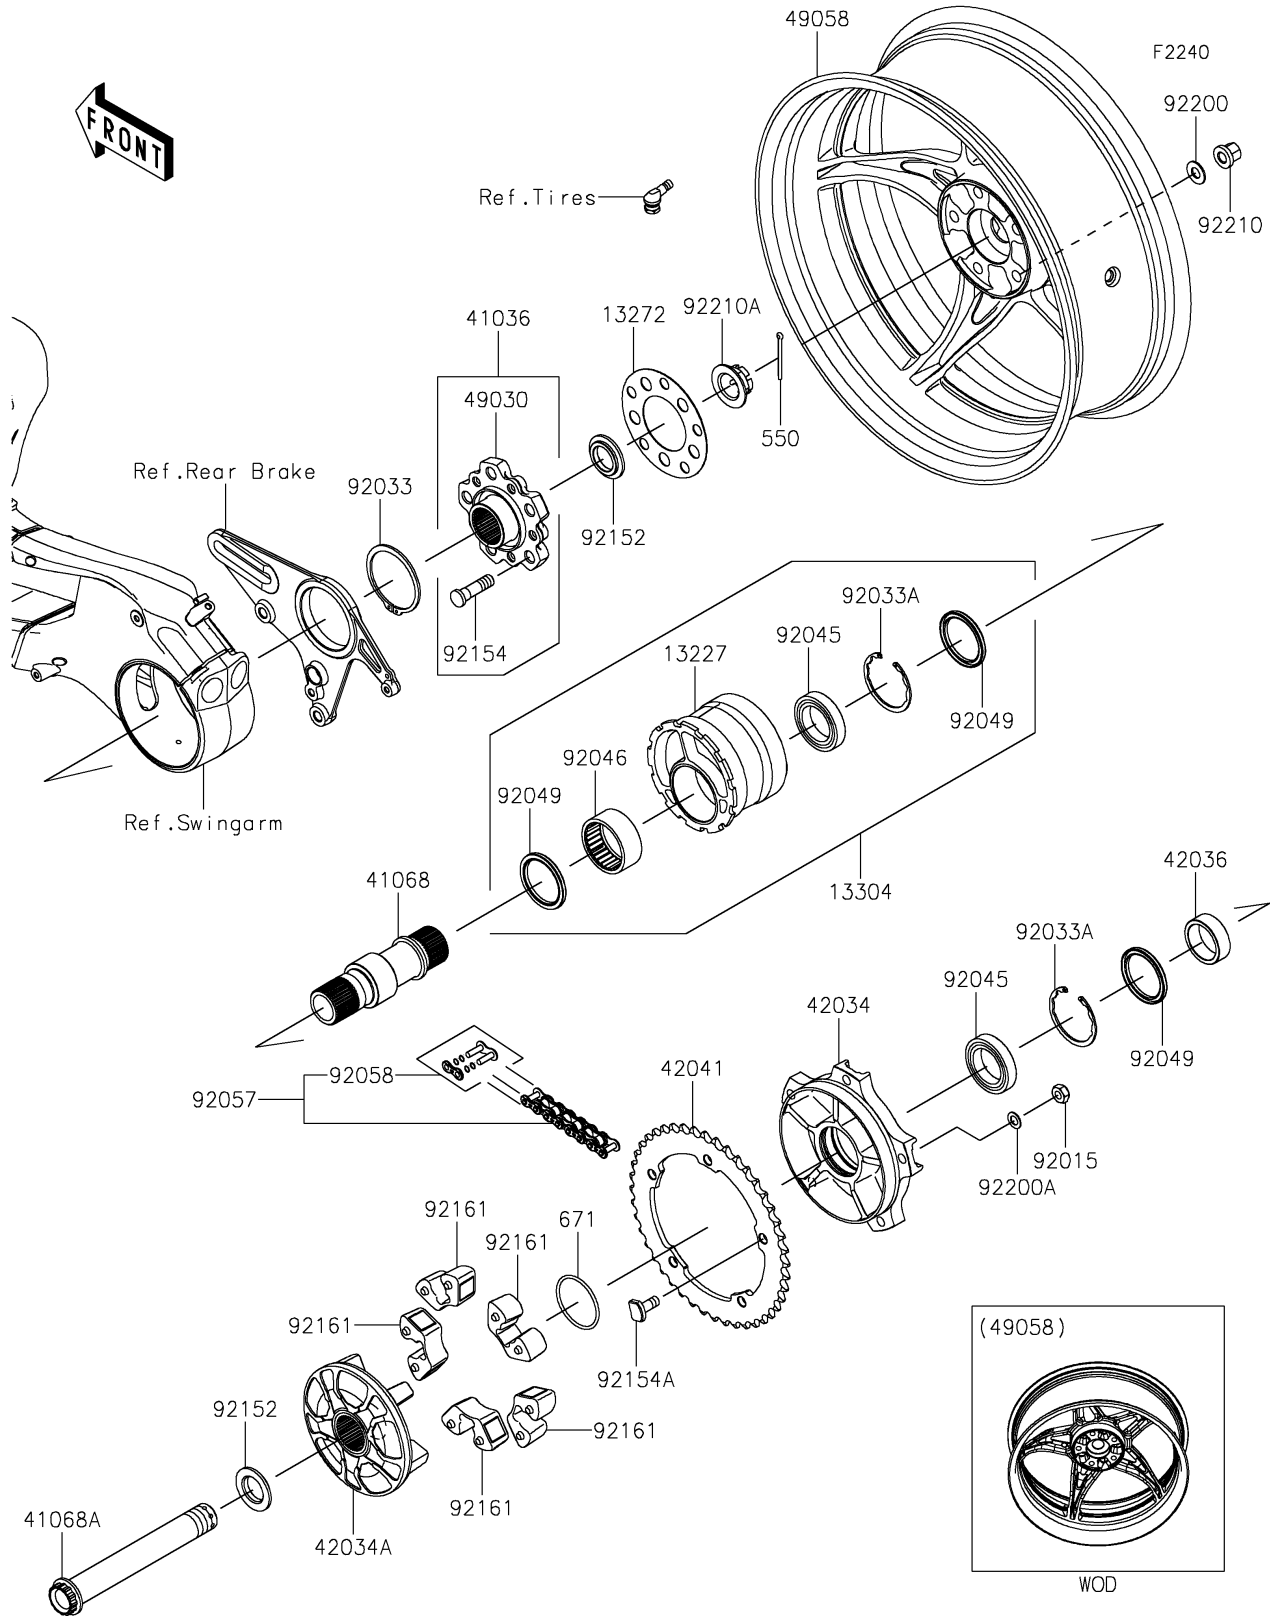

2021 Ninja H2 SX SE+ PARTS DIAGRAM

Rear Wheel/Chain

2021 Ninja H2 SX SE+ PARTS LIST

Rear Wheel/Chain

ITEM NAME	PART NUMBER	QUANTITY
HOUSING,RR (Ref # 13227)	13227-0034	1
PLATE (Ref # 13272)	13272-1861	1
HOUSING-ASSY,RR (Ref # 13304)	13304-5001	1
HUB-ASSY,RR (Ref # 41036)	41036-0679	1
AXLE,RR (Ref # 41068)	41068-0637	1
AXLE,28X202.6 (Ref # 41068A)	41068-0645	1
COUPLING,F.W.M.GRAY (Ref # 42034)	42034-0744-46T	1
COUPLING,INSERT,F.W.M.GRAY (Ref # 42034A)	42034-0752-53D	1
SLEEVE,40X50X16.4 (Ref # 42036)	42036-0779	1
SPROCKET-HUB,44T (Ref # 42041)	42041-0152	1
HUB,RR (Ref # 49030)	49030-0050	1
WHEEL,RR,G.BLACK (Ref # 49058)	49058-0696-60P	1
NUT,LOCK,10MM,BLACK (Ref # 92015)	92015-1189	5
RING-SNAP (Ref # 92033)	92033-0760	1
RING-SNAP,62MM (Ref # 92033A)	92033-1044	2
BEARING-BALL,40X60X12 (Ref # 92045)	92045-0802	2
BEARING-NEEDLE,50X62X25 (Ref # 92046)	92046-0617	1
SEAL-OIL,50X62X5 (Ref # 92049)	92049-0771	3
CHAIN,DRIVE,EK525RMXZ/3D,120L (Ref # 92057)	92057-0734	1
JOINT-CHAIN (Ref # 92058)	92058-0036	1
COLLAR,28X48X7.2 (Ref # 92152)	92152-2504	2
BOLT,HUB,12X45 (Ref # 92154)	92154-1546	5
BOLT,SPROCKET,10X24.3 (Ref # 92154A)	92154-2300	5
DAMPER,SHOCK,RR HUB (Ref # 92161)	92161-1286	5
WASHER,12.1X25X1.6 (Ref # 92200)	92200-0455	5
WASHER,10.2X18X1 (Ref # 92200A)	92200-1770	5
NUT,12MM (Ref # 92210)	92210-1615	5
NUT,28MM (Ref # 92210A)	92210-1654	1
PIN-COTTER,4.0X45 (Ref # 550)	550AA4045	1

2021 Ninja H2 SX SE+ PARTS LIST

Rear Wheel/Chain

ITEM NAME	PART NUMBER	QUANTITY
O RING,55MM (Ref # 671)	671B2555	1