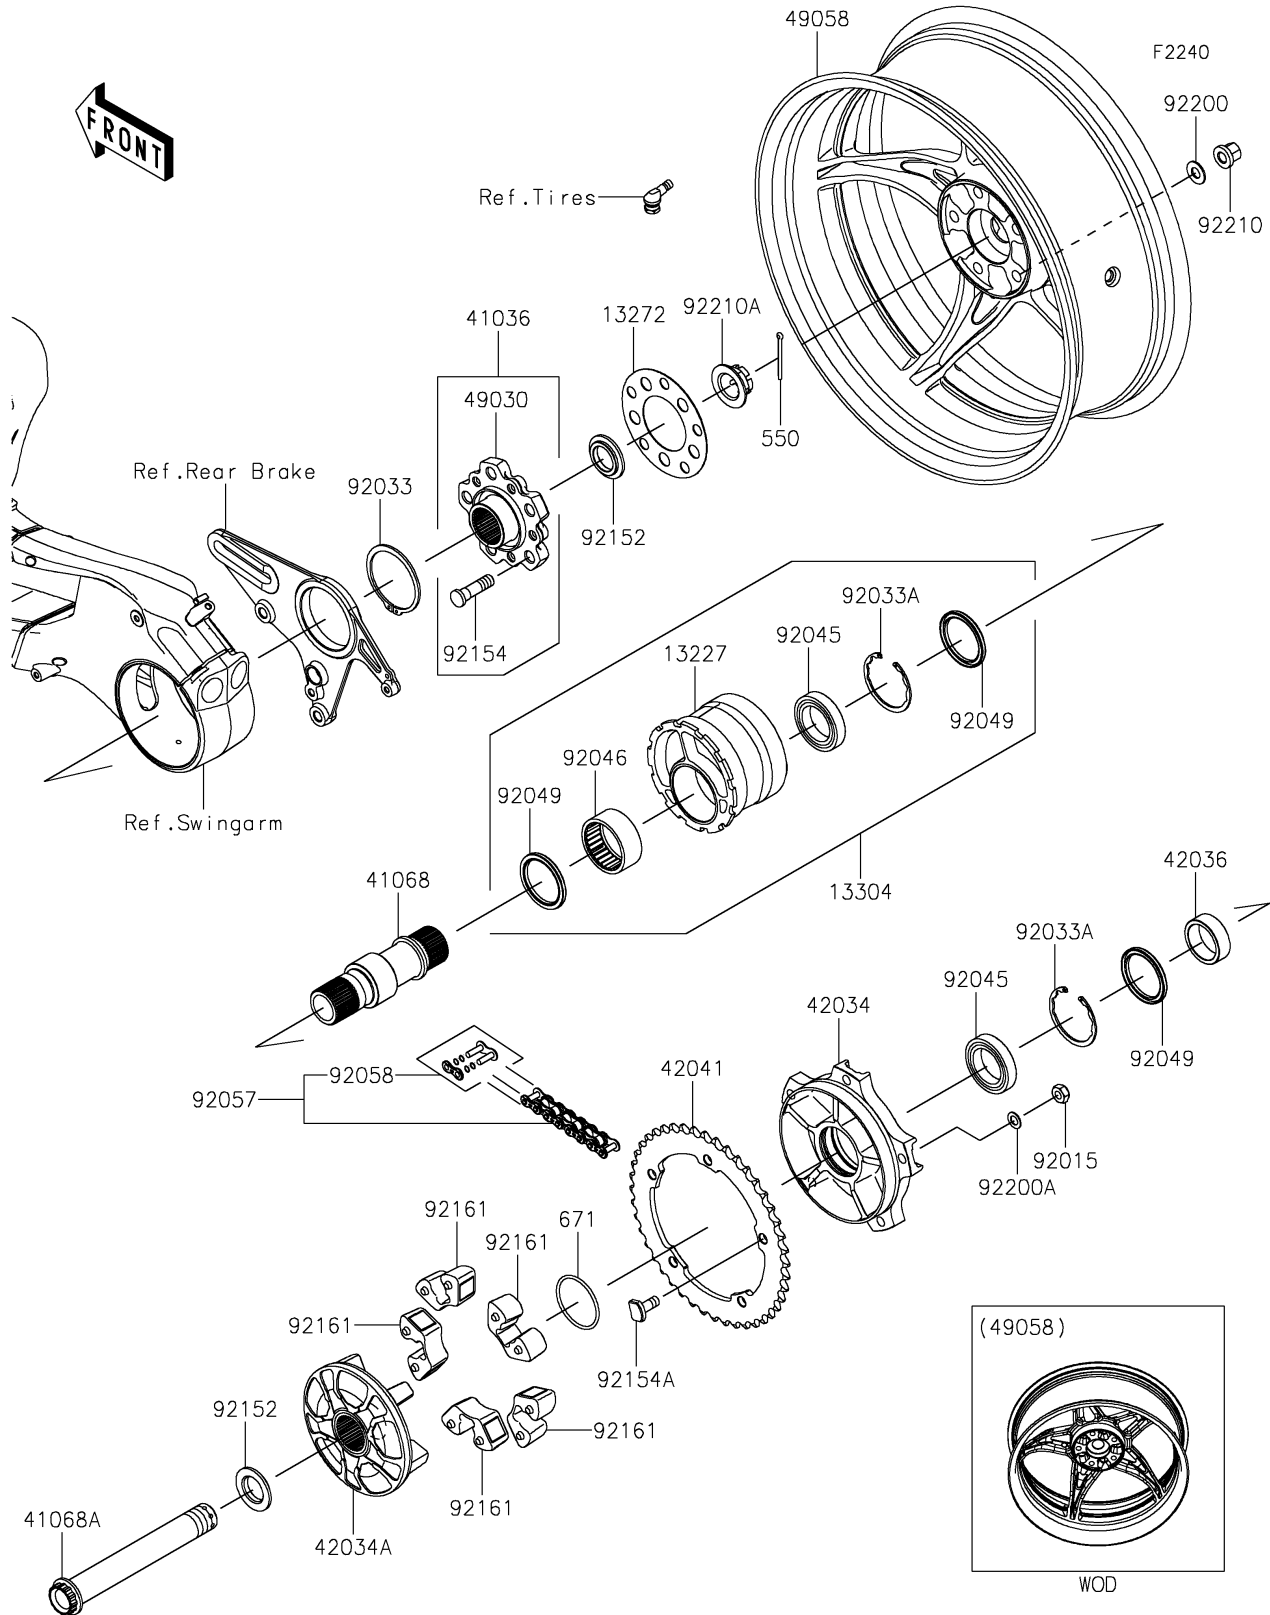

2021 Ninja H2™ SX SE+ PARTS DIAGRAM

Rear Wheel/Chain

2021 Ninja H2™ SX SE+ PARTS LIST

Rear Wheel/Chain

ITEM NAME	PART NUMBER	QUANTITY
HOUSING,RR (Ref # 13227)	13227-0034	1
PLATE (Ref # 13272)	13272-1861	1
HOUSING-ASSY,RR (Ref # 13304)	13304-5001	1
HUB-ASSY,RR (Ref # 41036)	41036-0679	1
AXLE,RR (Ref # 41068)	41068-0637	1
AXLE,28X202.6 (Ref # 41068A)	41068-0645	1
COUPLING,F.W.M.GRAY (Ref # 42034)	42034-0744-46T	1
COUPLING,INSERT,F.W.M.GRAY (Ref # 42034A)	42034-0752-53D	1
SLEEVE,40X50X16.4 (Ref # 42036)	42036-0779	1
SPROCKET-HUB,44T (Ref # 42041)	42041-0152	1
HUB,RR (Ref # 49030)	49030-0050	1
WHEEL,RR,G.BLACK (Ref # 49058)	49058-0696-60P	1
NUT,LOCK,10MM,BLACK (Ref # 92015)	92015-1189	5
RING-SNAP (Ref # 92033)	92033-0760	1
RING-SNAP,62MM (Ref # 92033A)	92033-1044	2
BEARING-BALL,40X60X12 (Ref # 92045)	92045-0802	2
BEARING-NEEDLE,50X62X25 (Ref # 92046)	92046-0617	1
SEAL-OIL,50X62X5 (Ref # 92049)	92049-0771	3
CHAIN,DRIVE,EK525RMXZ/3D,120L (Ref # 92057)	92057-0734	1
JOINT-CHAIN (Ref # 92058)	92058-0036	1
COLLAR,28X48X7.2 (Ref # 92152)	92152-2504	2
BOLT,HUB,12X45 (Ref # 92154)	92154-1546	5
BOLT,SPROCKET,10X24.3 (Ref # 92154A)	92154-2300	5
DAMPER,SHOCK,RR HUB (Ref # 92161)	92161-1286	5
WASHER,12.1X25X1.6 (Ref # 92200)	92200-0455	5
WASHER,10.2X18X1 (Ref # 92200A)	92200-1770	5
NUT,12MM (Ref # 92210)	92210-1615	5
NUT,28MM (Ref # 92210A)	92210-1654	1
PIN-COTTER,4.0X45 (Ref # 550)	550AA4045	1

2021 Ninja H2™ SX SE+ PARTS LIST

Rear Wheel/Chain

ITEM NAME	PART NUMBER	QUANTITY
O RING,55MM (Ref # 671)	671B2555	1