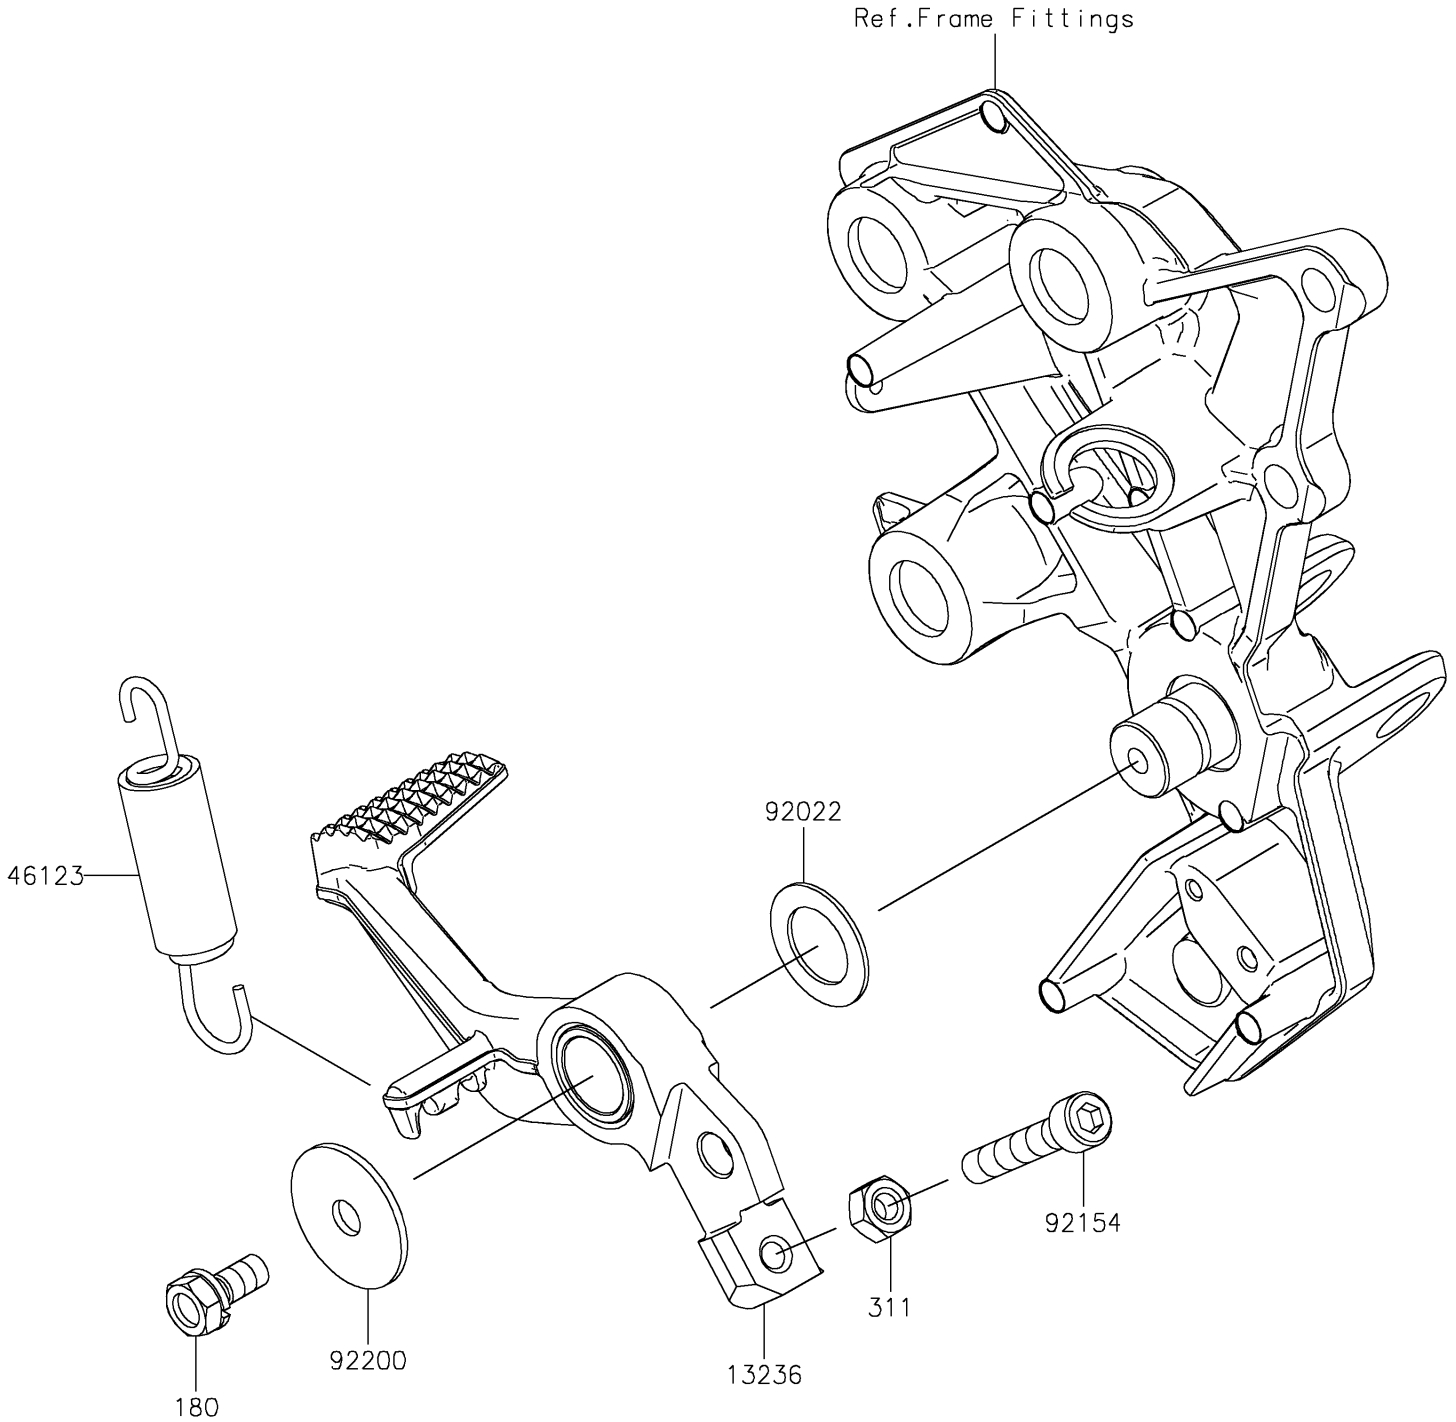

2021 Ninja H2 SX SE+ PARTS DIAGRAM

Brake Pedal/Torque Link

F2260

2021 Ninja H2 SX SE+ PARTS LIST

Brake Pedal/Torque Link

ITEM NAME	PART NUMBER	QUANTITY
-----------	-------------	----------