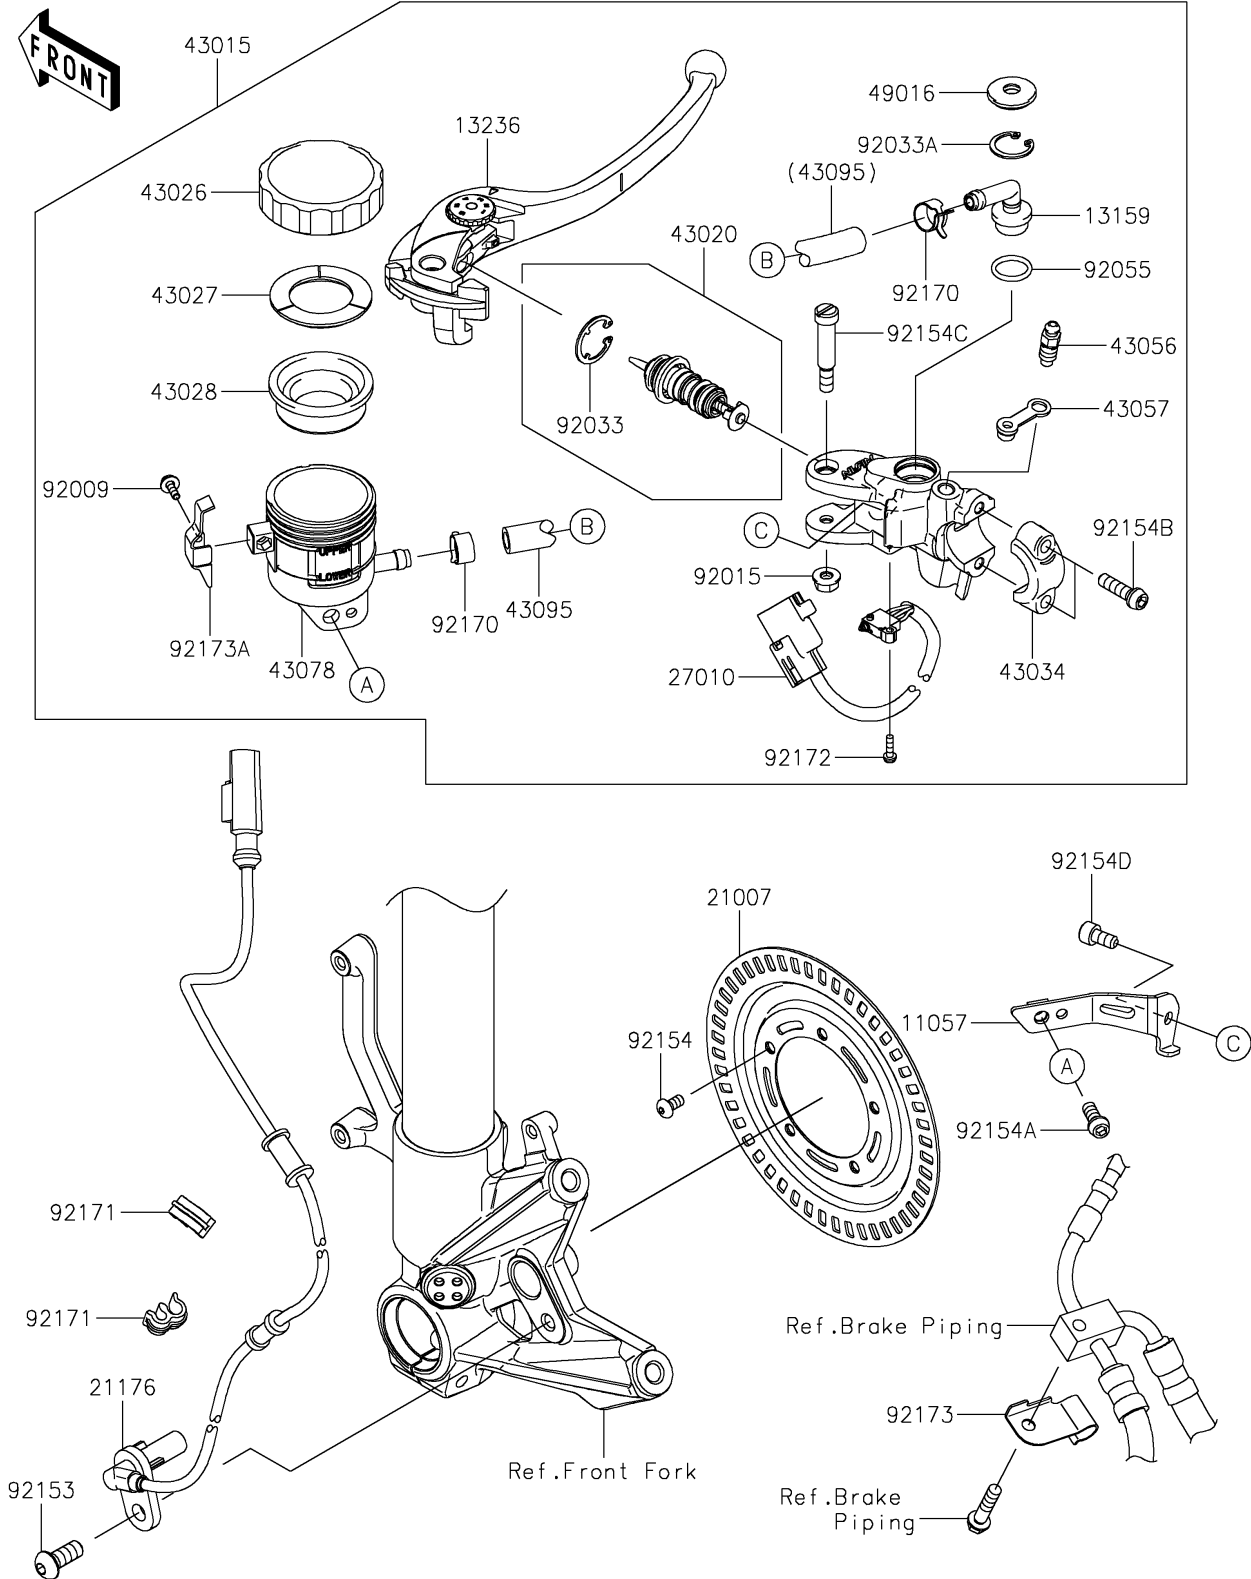

# 2021 Ninja H2 SX SE+ PARTS DIAGRAM

## Front Master Cylinder

F2291

# 2021 Ninja H2 SX SE+ PARTS LIST

Front Master Cylinder

ITEM NAME	PART NUMBER	QUANTITY
-----------	-------------	----------