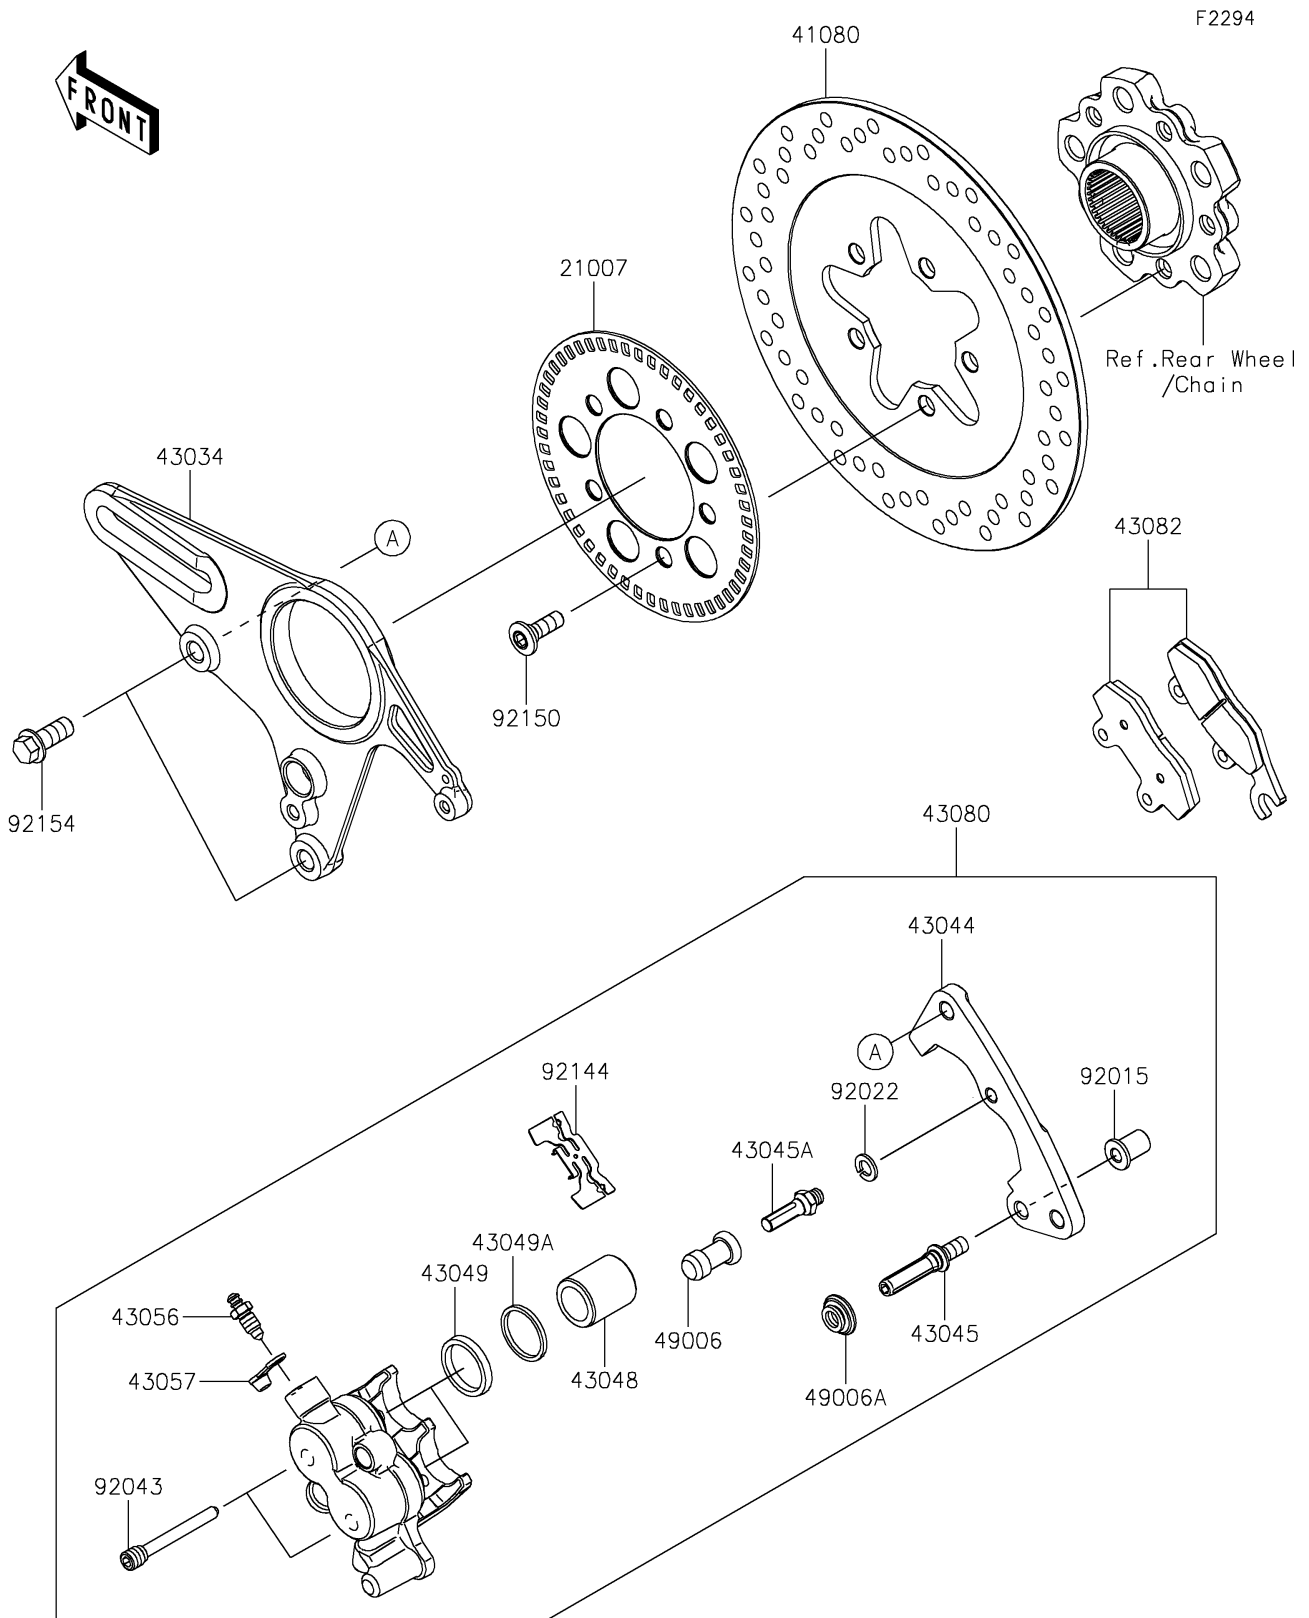

2021 Ninja H2 SX SE+ PARTS DIAGRAM

Rear Brake

2021 Ninja H2 SX SE+ PARTS LIST

Rear Brake

ITEM NAME	PART NUMBER	QUANTITY
-----------	-------------	----------