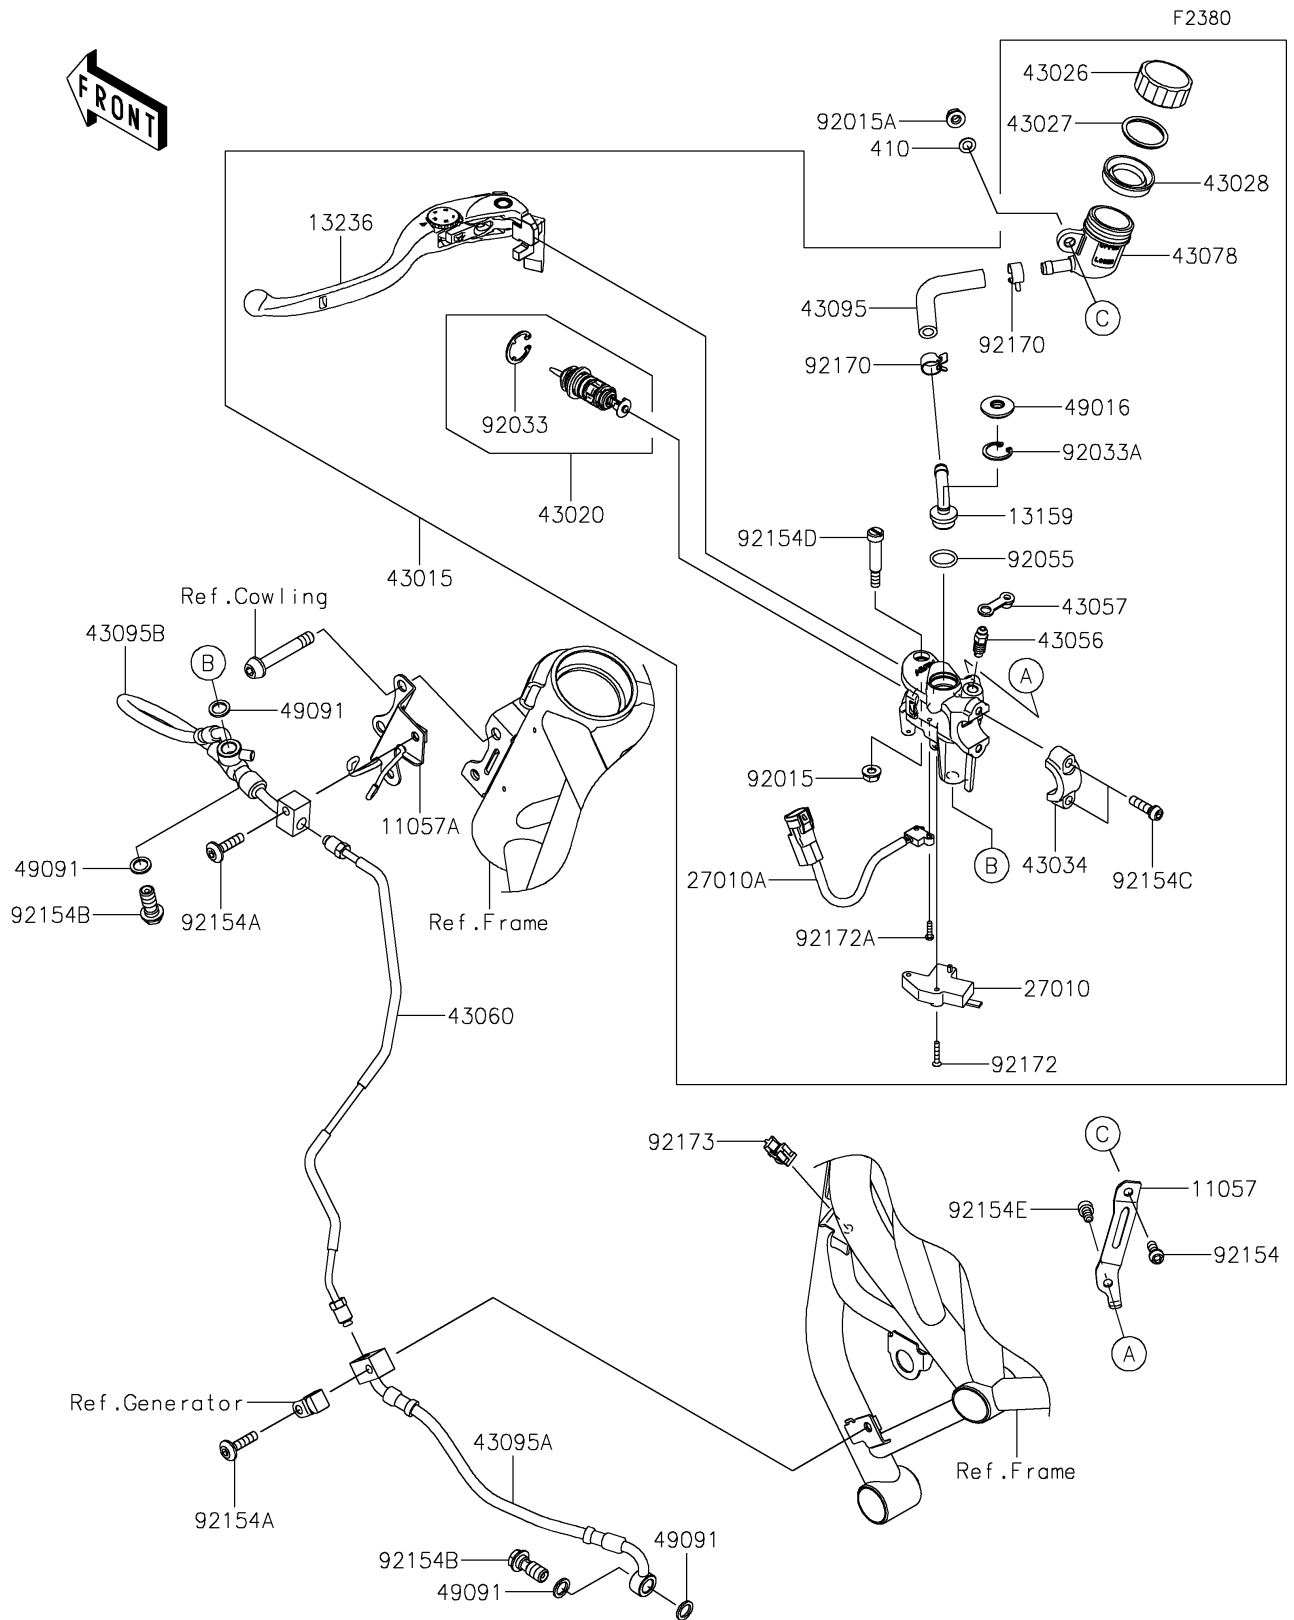

2021 Ninja H2™ SX SE+ PARTS DIAGRAM

Clutch Master Cylinder

2021 Ninja H2™ SX SE+ PARTS LIST

Clutch Master Cylinder

ITEM NAME

PART NUMBER

QUANTITY