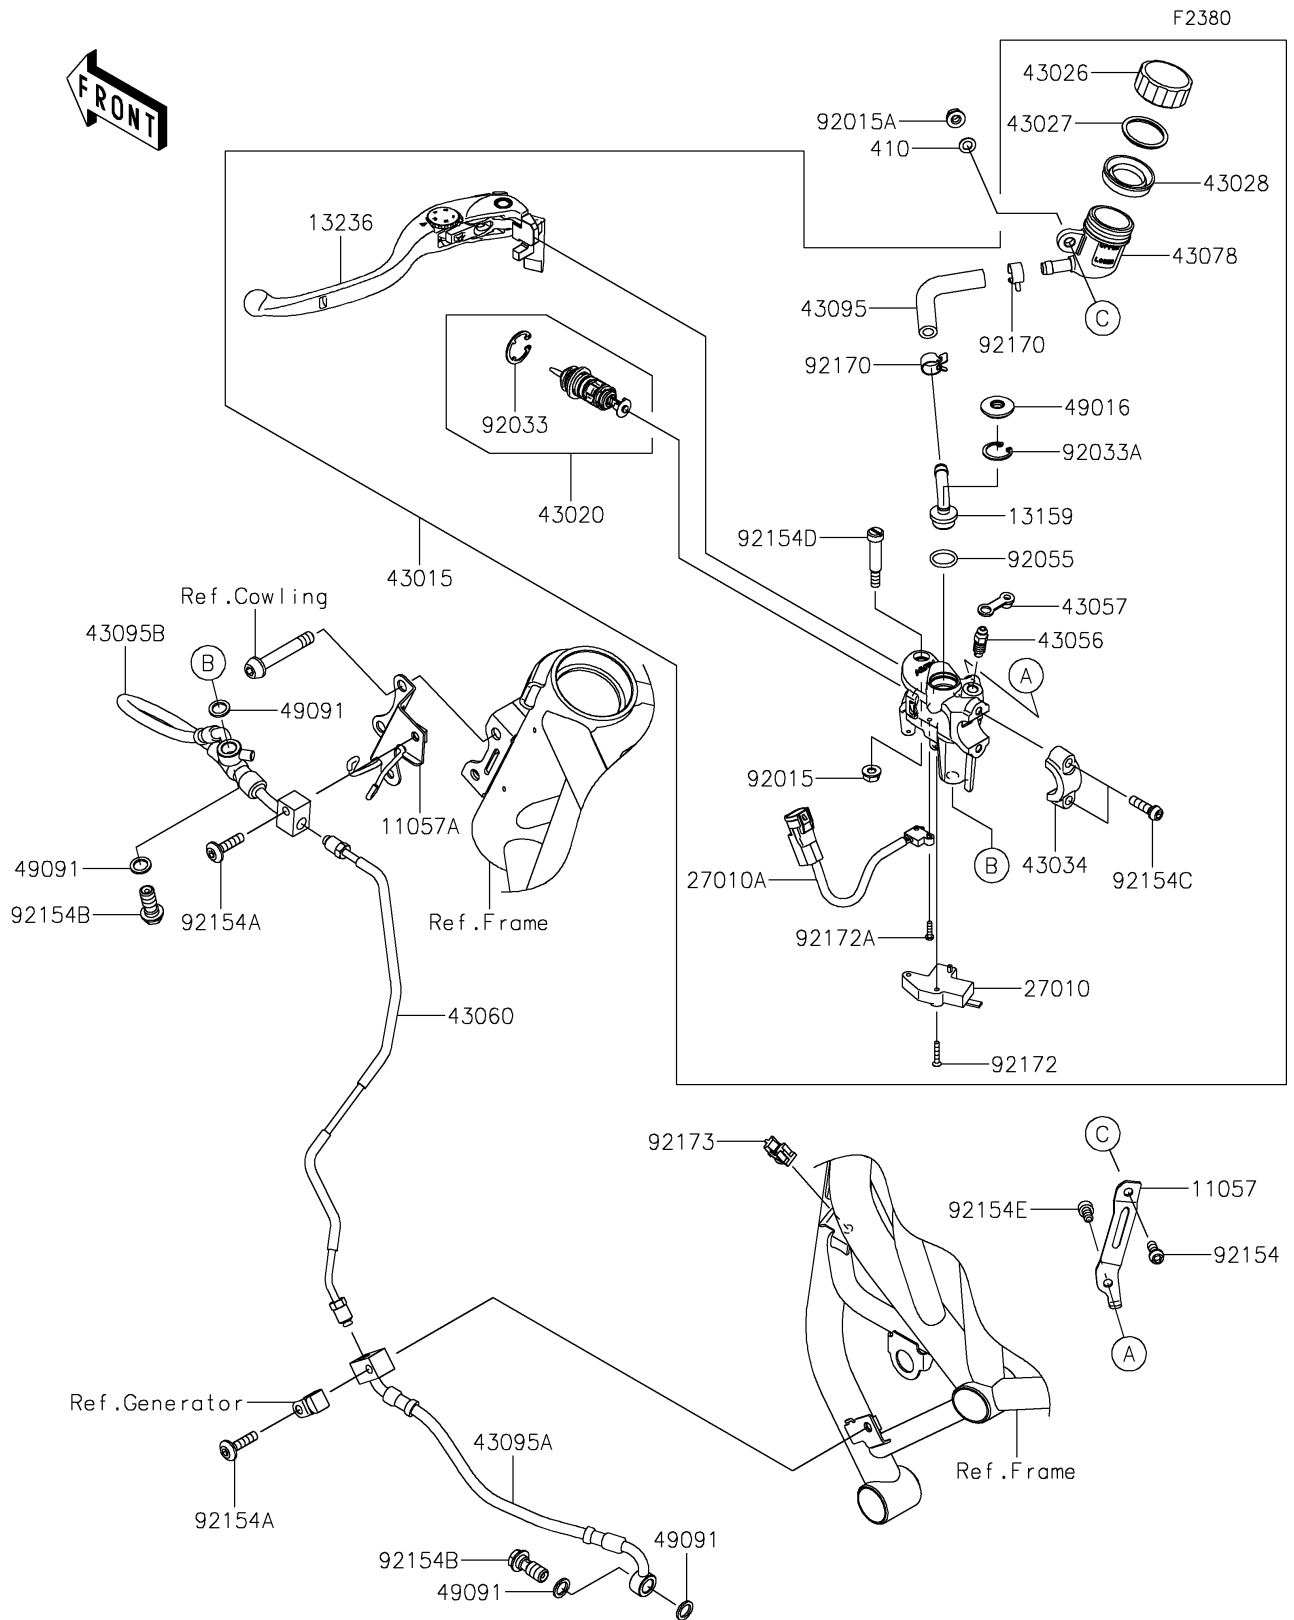

2021 Ninja H2 SX SE+ PARTS DIAGRAM

Clutch Master Cylinder

2021 Ninja H2 SX SE+ PARTS LIST

Clutch Master Cylinder

ITEM NAME	PART NUMBER	QUANTITY
-----------	-------------	----------