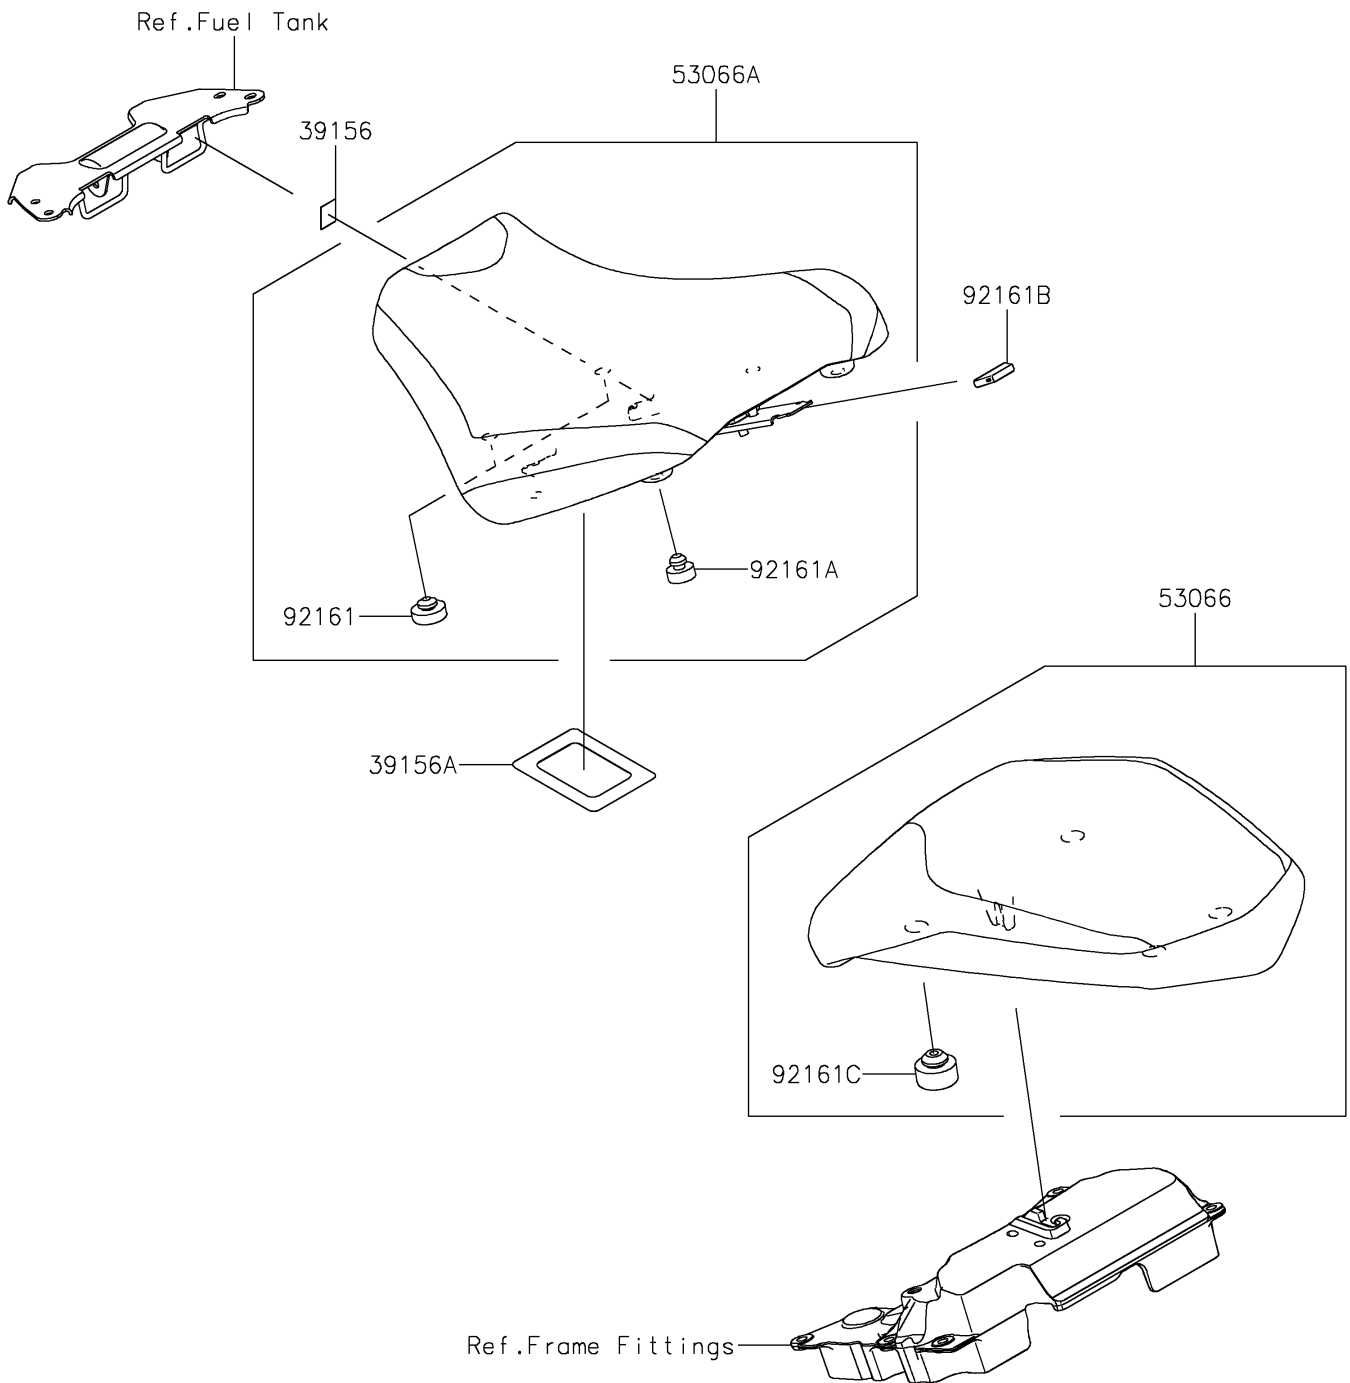

2021 Ninja H2™ SX SE+ PARTS DIAGRAM

Seat

F2510

2021 Ninja H2™ SX SE+ PARTS LIST

Seat

ITEM NAME	PART NUMBER	QUANTITY
PAD,15X20X0.2 (Ref # 39156)	39156-1784	2
PAD,66X86X0.2 (Ref # 39156A)	39156-2342	1
SEAT-ASSY,RR,SE,BLACK+GRY (Ref # 53066)	53066-0593-49L	1
SEAT-ASSY,FR,PREMIUM,HIGH,BLK (Ref # 53066A)	53066-0638-49L	1
DAMPER,SEAT,10X25X8 (Ref # 92161)	92161-0095	2
DAMPER,8X20X8 (Ref # 92161A)	92161-0223	4
DAMPER (Ref # 92161B)	92161-0629	1
DAMPER,SEAT (Ref # 92161C)	92161-0930	4