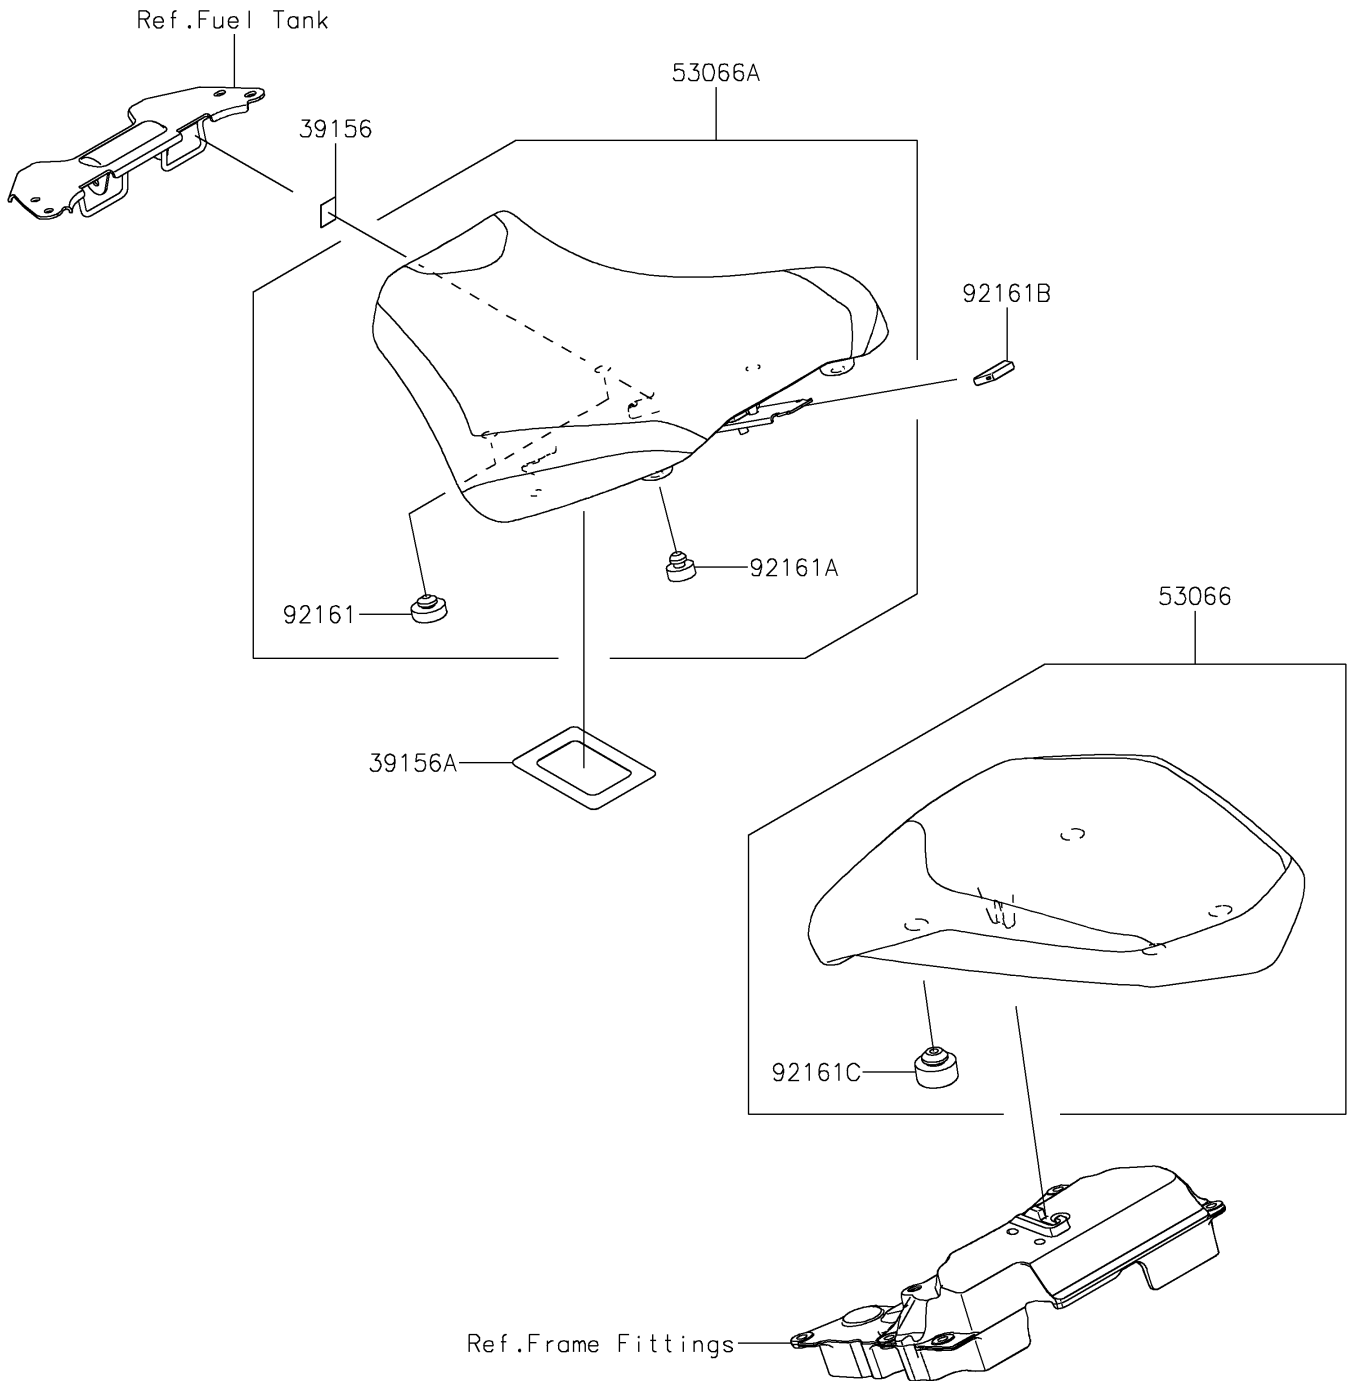

2021 Ninja H2 SX SE+ PARTS DIAGRAM

Seat

F2510

2021 Ninja H2 SX SE+ PARTS LIST

Seat

ITEM NAME	PART NUMBER	QUANTITY
PAD,15X20X0.2 (Ref # 39156)	39156-1784	2
PAD,66X86X0.2 (Ref # 39156A)	39156-2342	1
SEAT-ASSY,RR,SE,BLACK+GRY (Ref # 53066)	53066-0593-49L	1
SEAT-ASSY,FR,PREMIUM,HIGH,BLK (Ref # 53066A)	53066-0638-49L	1
DAMPER,SEAT,10X25X8 (Ref # 92161)	92161-0095	2
DAMPER,8X20X8 (Ref # 92161A)	92161-0223	4
DAMPER (Ref # 92161B)	92161-0629	1
DAMPER,SEAT (Ref # 92161C)	92161-0930	4