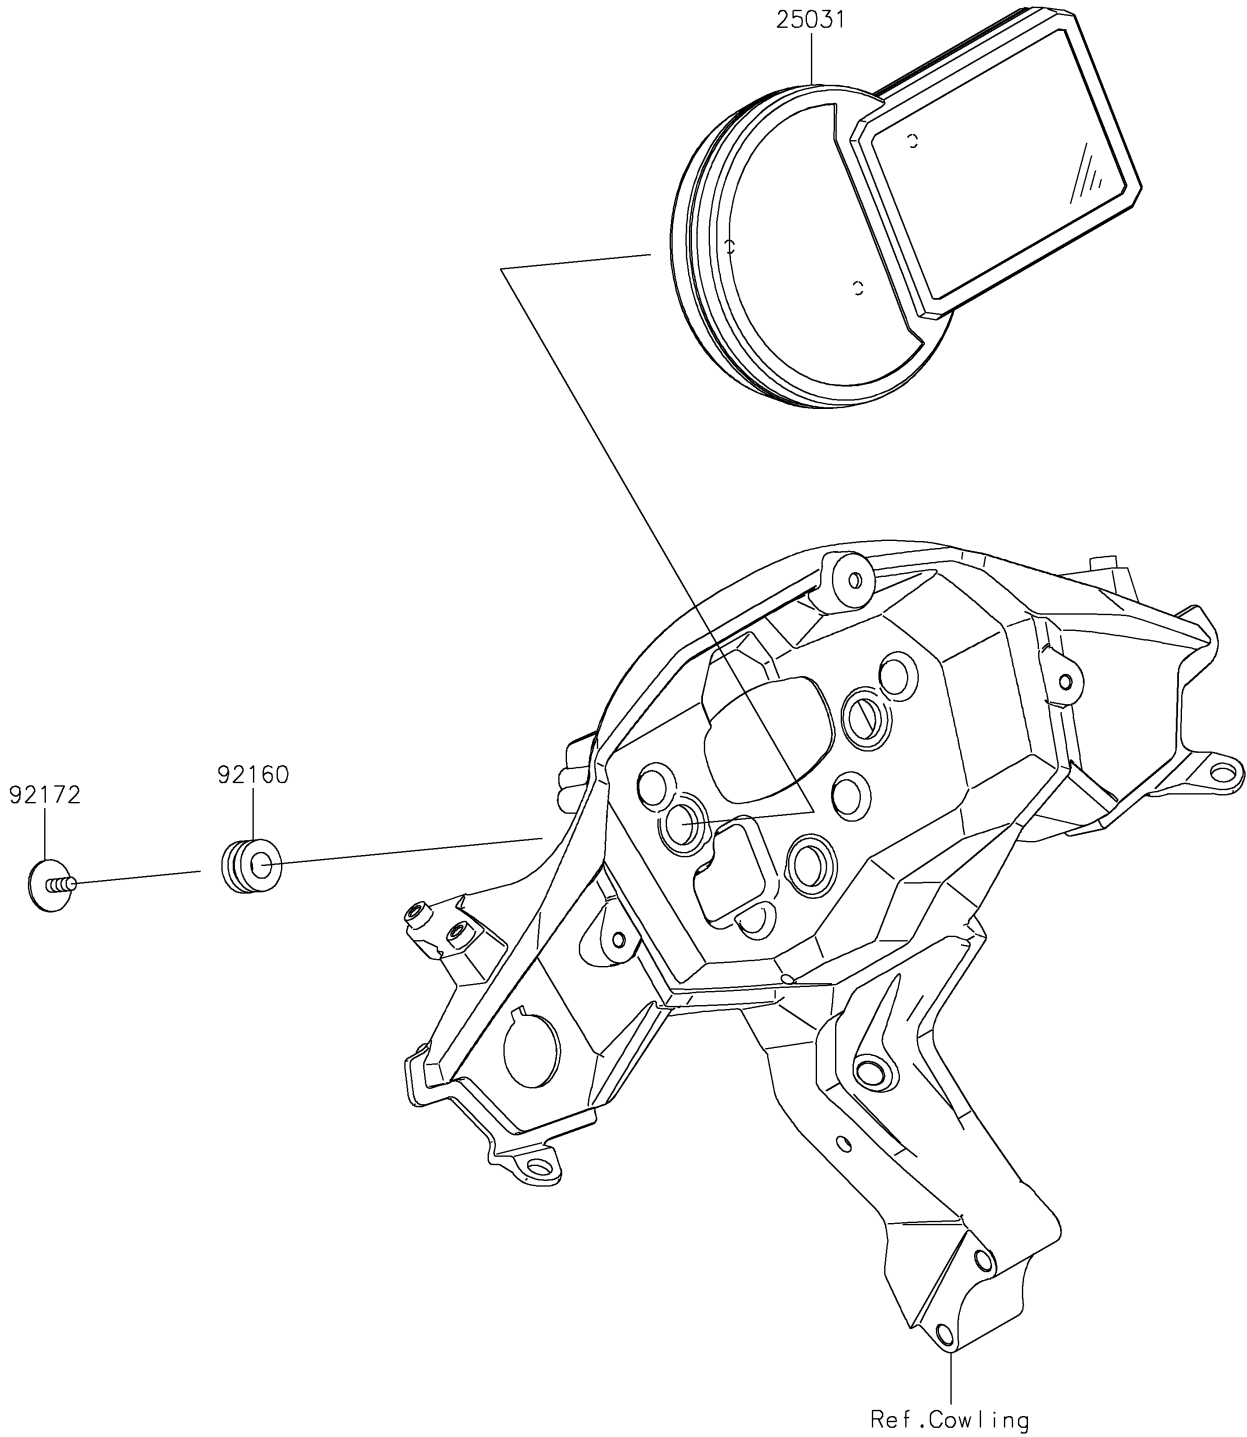

2021 Ninja H2 SX SE+ PARTS DIAGRAM

Meter(s)

F2530

2021 Ninja H2 SX SE+ PARTS LIST

Meter(s)

ITEM NAME

PART NUMBER

QUANTITY
