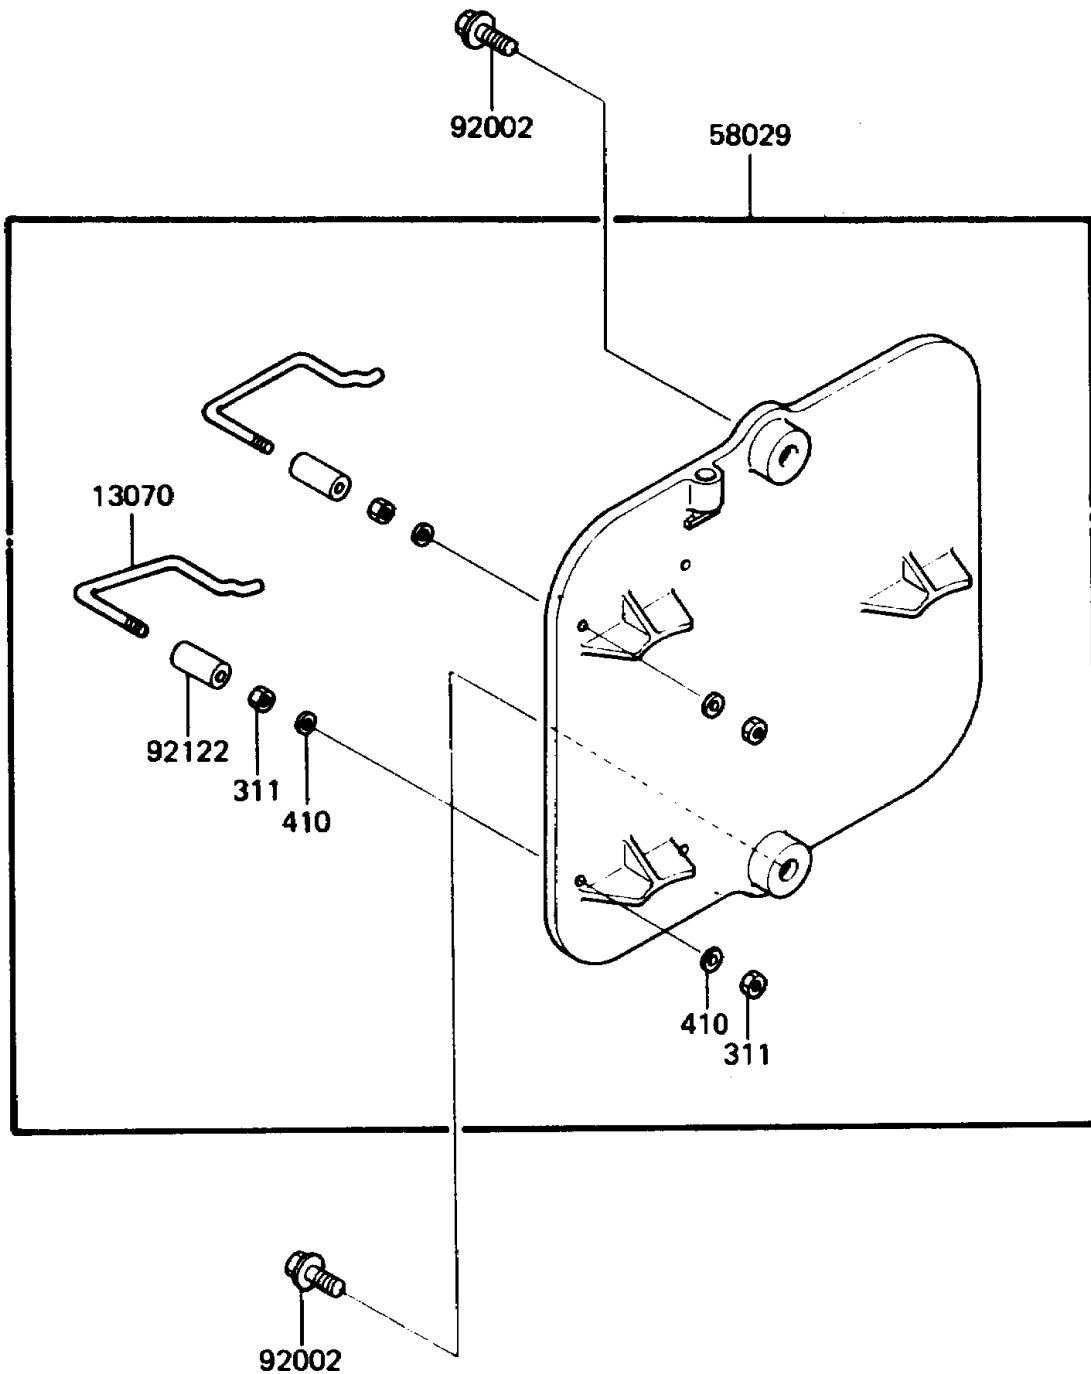

1988 Big Wheel PARTS DIAGRAM

Accessory

F2910-0039

1988 Big Wheel PARTS LIST

Accessory

ITEM NAME	PART NUMBER	QUANTITY
GUIDE,CABLE (Ref # 13070)	13070-1031	2
PLATE-NUMBER,L.GREEN (Ref # 58029)	58029-5014-6W	1
BOLT,6X14 (Ref # 92002)	92002-1460	2
ROLLER,CABLE GUIDE (Ref # 92122)	92122-1011	2
NUT-HEX (Ref # 311)	311B0300	4
WASHER-PLAIN-SMALL,3MM (Ref # 410)	410B0300	4