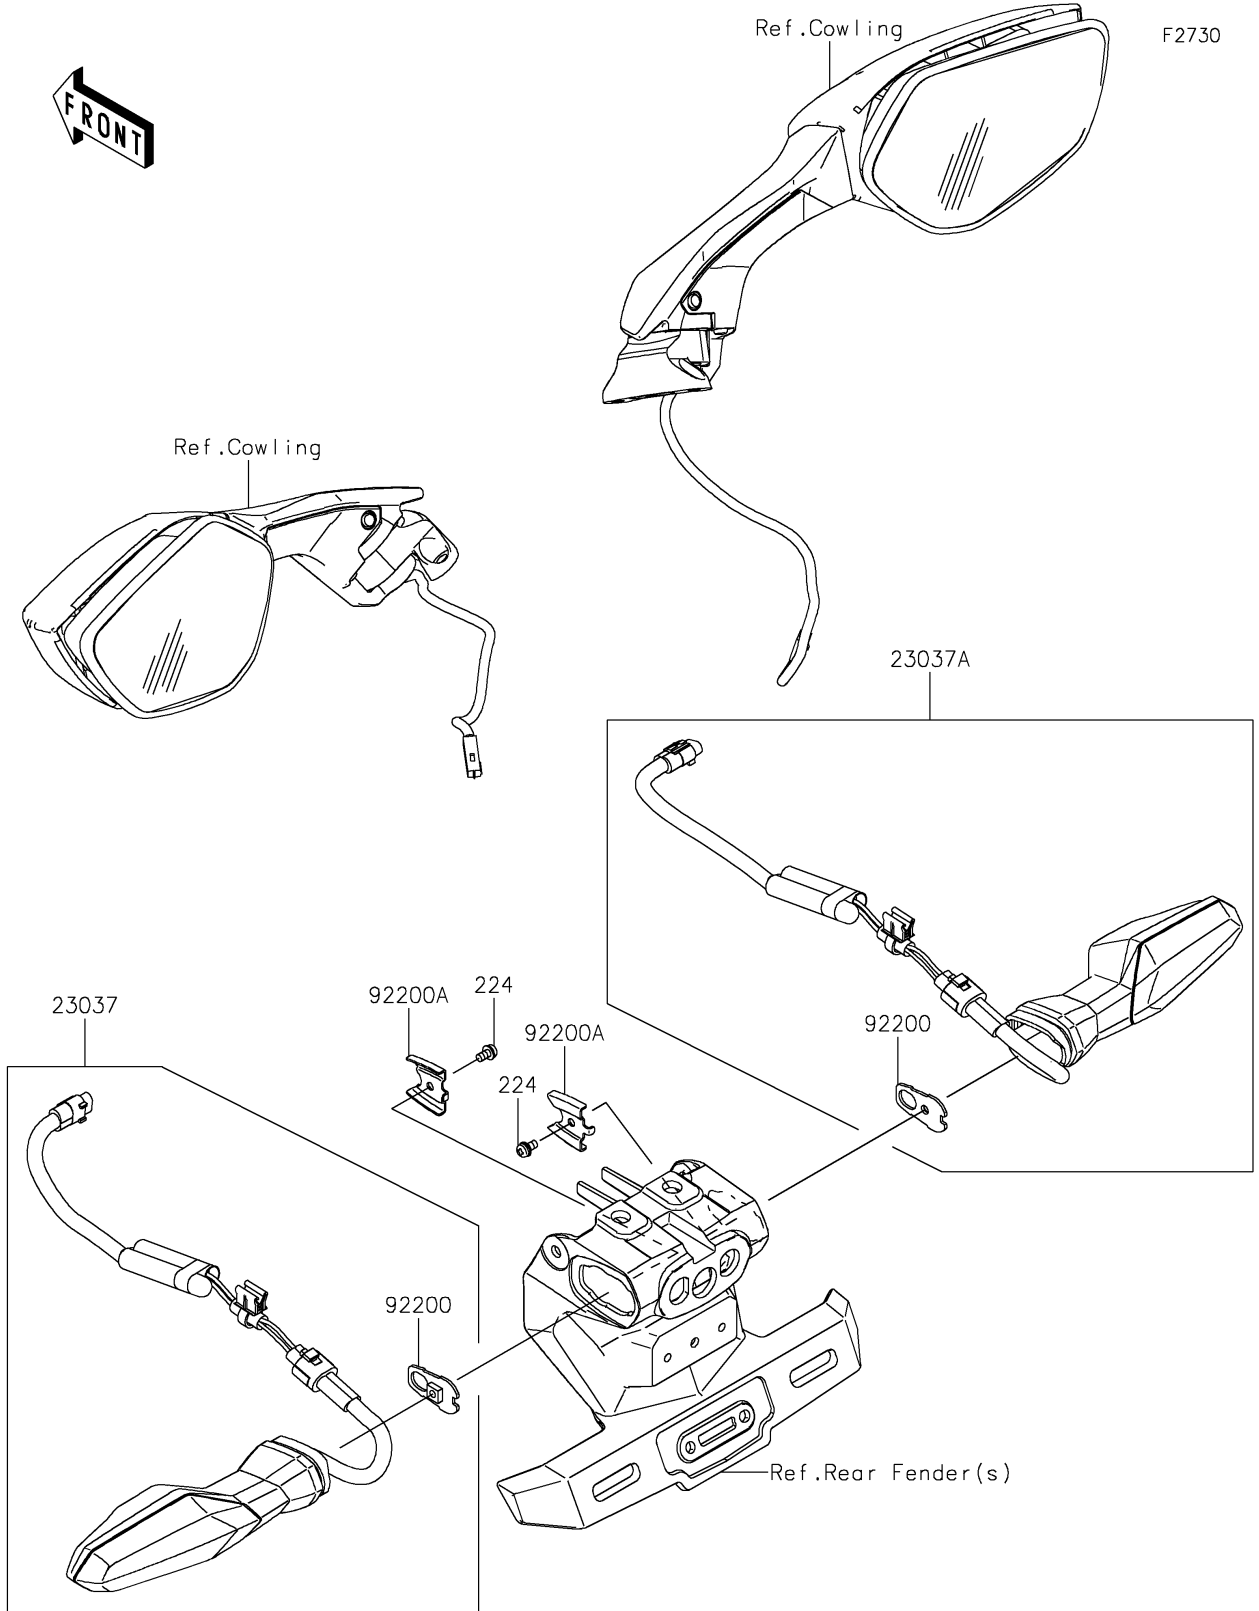

2021 Ninja H2 SX SE+ PARTS DIAGRAM

Turn Signals

2021 Ninja H2 SX SE+ PARTS LIST

Turn Signals

ITEM NAME	PART NUMBER	QUANTITY
-----------	-------------	----------