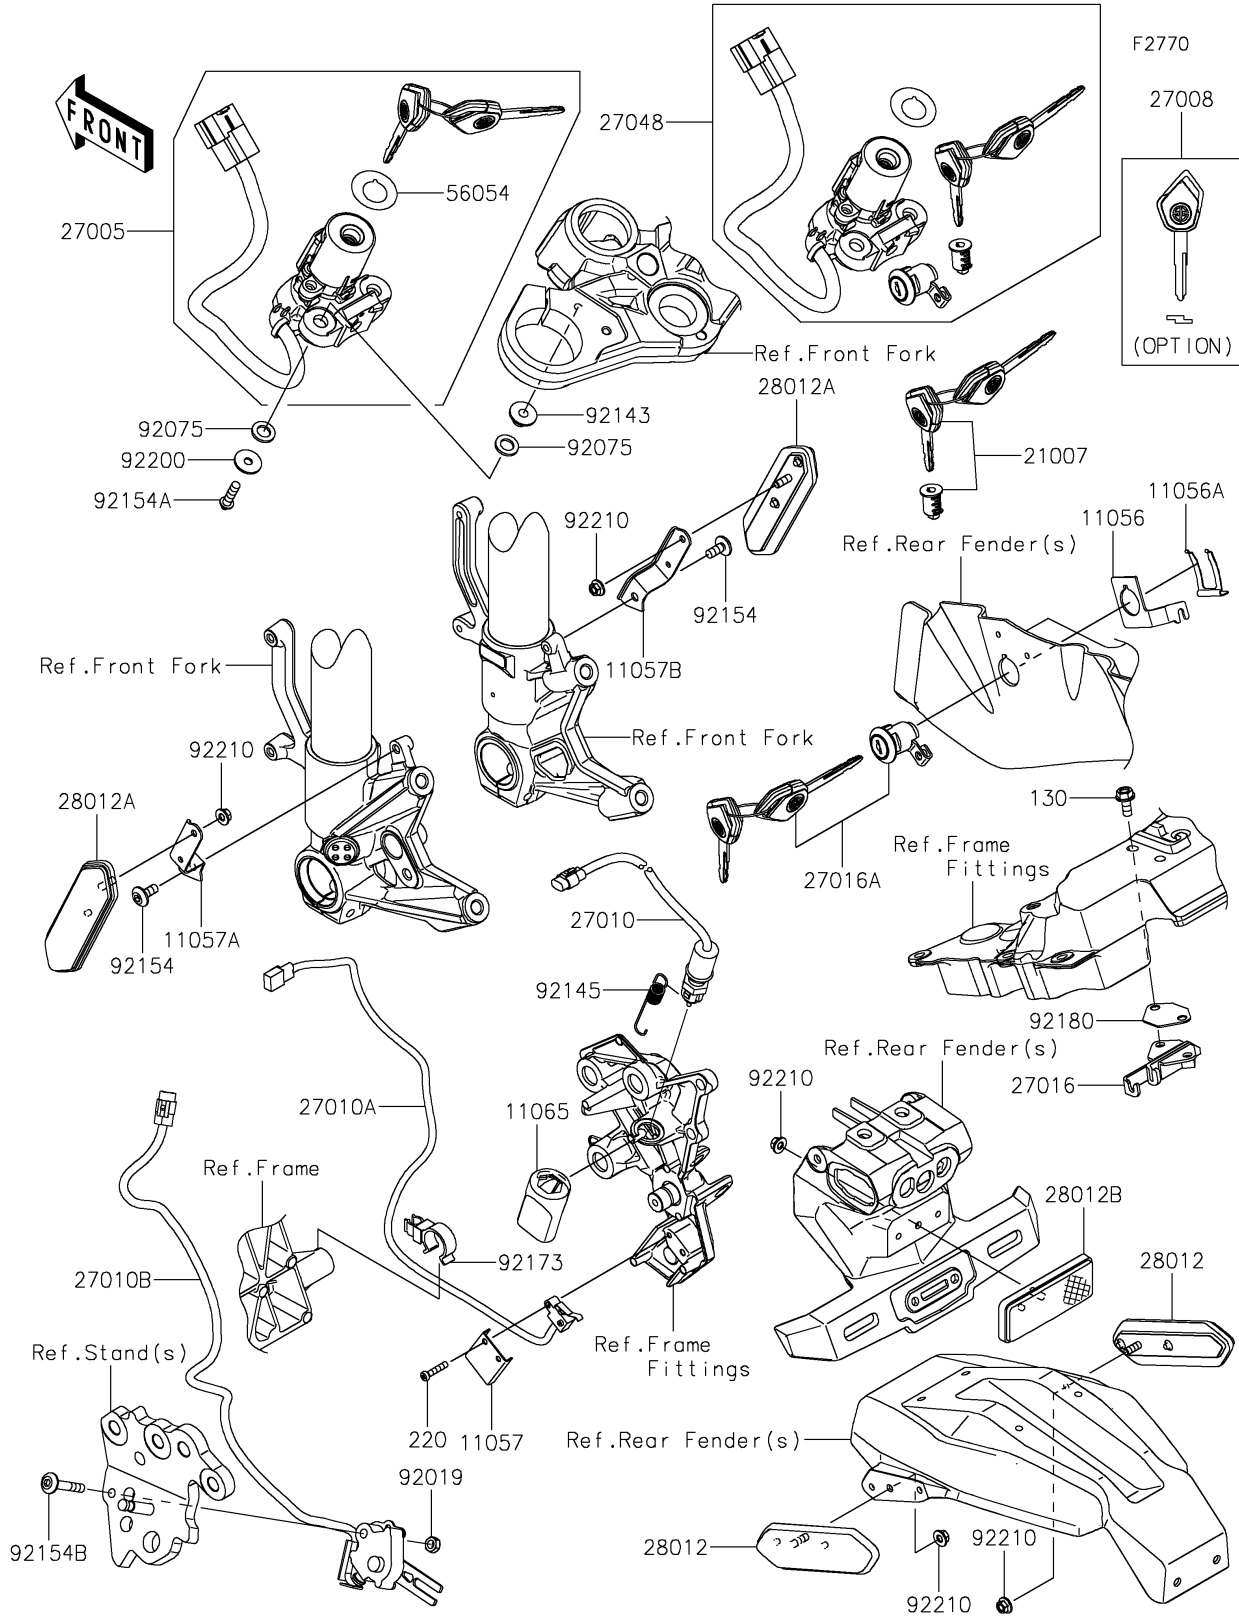

2021 Ninja H2™ SX SE+ PARTS DIAGRAM

Ignition Switch/Locks/Reflectors

2021 Ninja H2™ SX SE+ PARTS LIST

Ignition Switch/Locks/Reflectors

ITEM NAME	PART NUMBER	QUANTITY
BRACKET (Ref # 11056)	11056-0237	1
BRACKET,CLASP (Ref # 11056A)	11056-0238	1
BRACKET (Ref # 11057)	11057-1285	1
BRACKET,REFLECTOR,LH (Ref # 11057A)	11057-1300	1
BRACKET,REFLECTOR,RH (Ref # 11057B)	11057-1301	1
CAP,RR BRAKE SWITCH (Ref # 11065)	11065-0381	1
ROTOR,LOCK,TANK CAP (Ref # 21007)	21007-5079	1
SWITCH-ASSY-IGNITION (Ref # 27005)	27005-0641	1
KEY-LOCK,BLANK (Ref # 27008)	27008-0590	1
SWITCH,STOP (Ref # 27010)	27010-0836	1
SWITCH,REAR BRAKE (Ref # 27010A)	27010-0865	1
SWITCH,SIDE STAND (Ref # 27010B)	27010-0872	1
LOCK-ASSY,SEAT STRIKER (Ref # 27016)	27016-1115	1
LOCK-ASSY,SEAT (Ref # 27016A)	27016-5389	1
SWITCH-ASSY (Ref # 27048)	27048-5148	1
REFLECTOR-REFLEX,RED (Ref # 28012)	28012-0043	2
REFLECTOR-REFLEX,CCC (Ref # 28012A)	28012-0045	2
REFLECTOR-REFLEX (Ref # 28012B)	28012-1077	1
MARK,IGNITION (Ref # 56054)	56054-1596	1
NUT,LOCK,6MM (Ref # 92019)	92019-008	1
DAMPER (Ref # 92075)	92075-1564	4
COLLAR,L=9.6 (Ref # 92143)	92143-1016	2
SPRING (Ref # 92145)	92145-1794	1
BOLT,SOCKET,6X14 (Ref # 92154)	92154-0745	2
BOLT,TORX,6X22 (Ref # 92154A)	92154-1858	2
BOLT,SOCKET,6X34 (Ref # 92154B)	92154-2834	1
CLAMP (Ref # 92173)	92173-1227	1
SHIM (Ref # 92180)	92180-1542	1
WASHER,6X20X1.6 (Ref # 92200)	92200-0212	2

2021 Ninja H2™ SX SE+ PARTS LIST

Ignition Switch/Locks/Reflectors

ITEM NAME	PART NUMBER	QUANTITY
NUT,FLANGED,5MM (Ref # 92210)	92210-0007	5
BOLT-FLANGED,6X14 (Ref # 130)	130BB0614	2
SCREW-PAN-CROS,4X20 (Ref # 220)	220AA0420	1