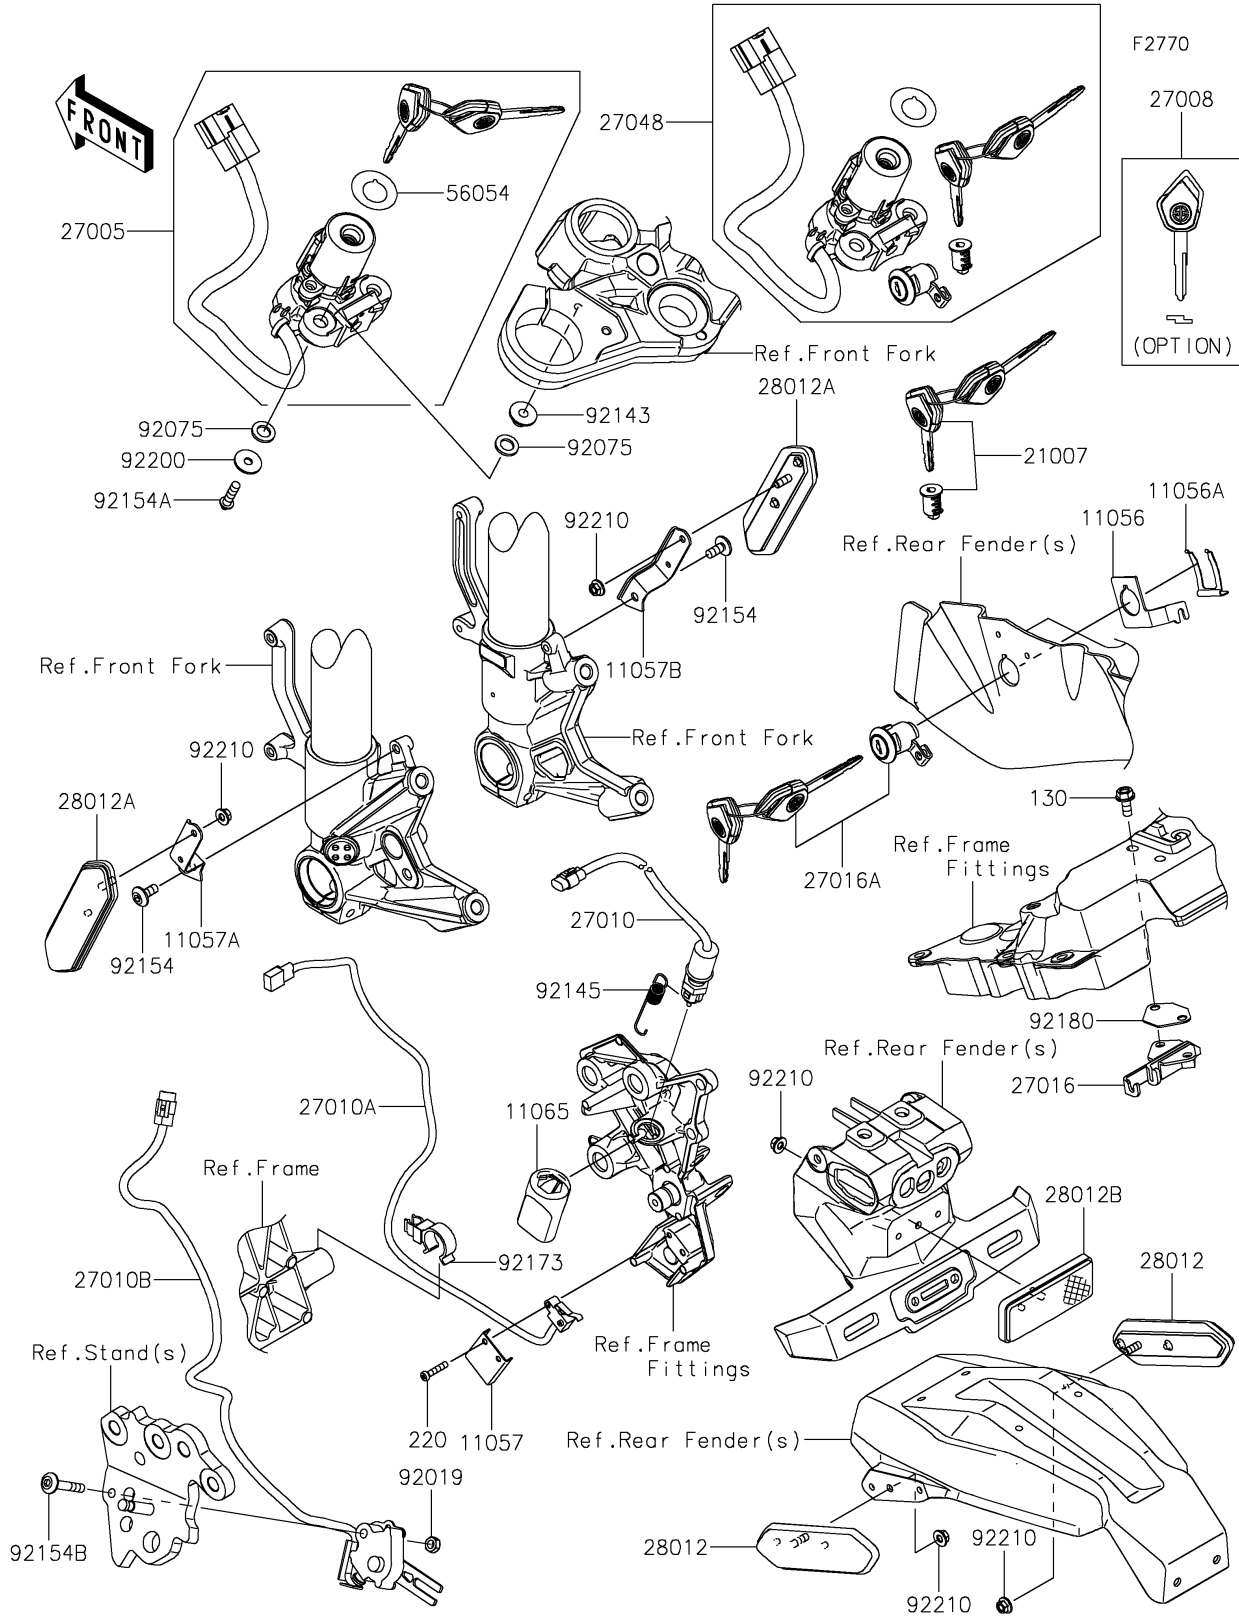

2021 Ninja H2 SX SE+ PARTS DIAGRAM

Ignition Switch/Locks/Reflectors

2021 Ninja H2 SX SE+ PARTS LIST

Ignition Switch/Locks/Reflectors

ITEM NAME	PART NUMBER	QUANTITY
-----------	-------------	----------