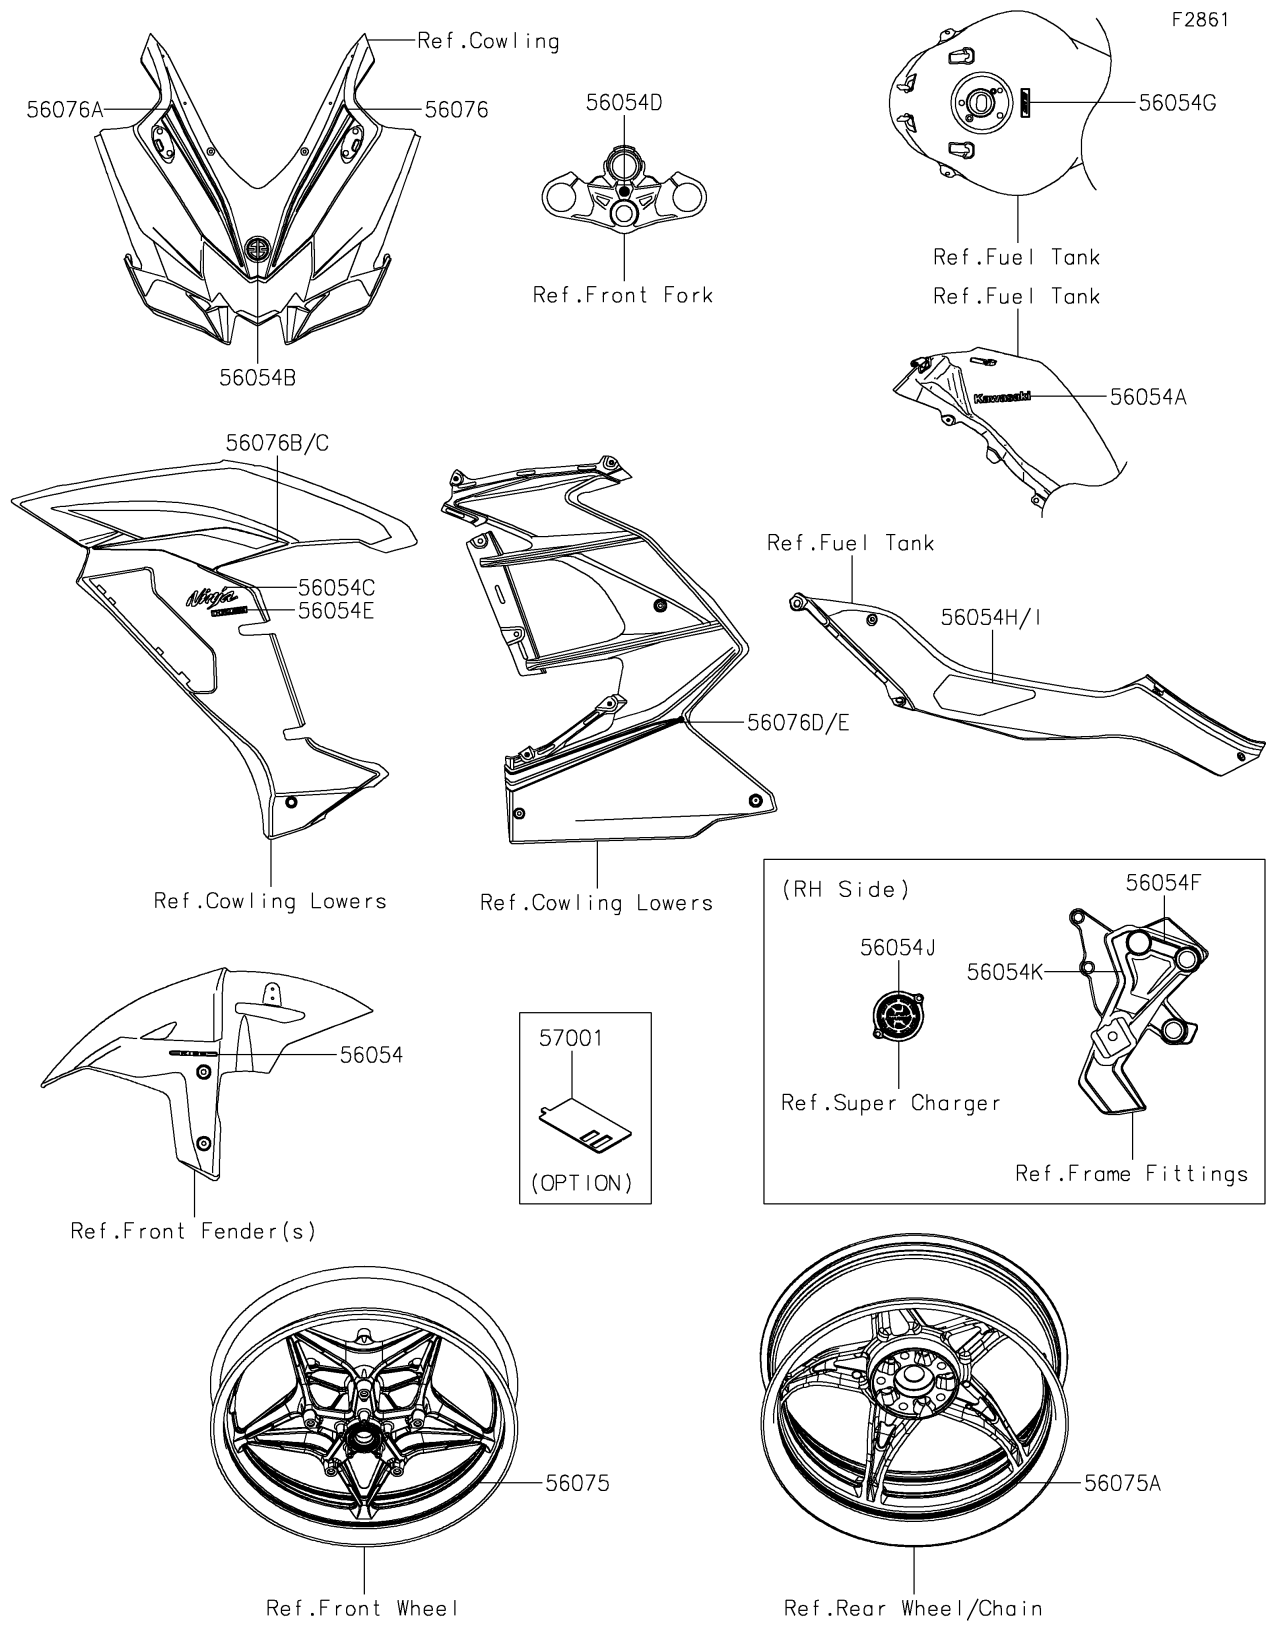

2021 Ninja H2 SX SE+ PARTS DIAGRAM

Decals

2021 Ninja H2 SX SE+ PARTS LIST

Decals

ITEM NAME	PART NUMBER	QUANTITY
MARK,FR FENDER,KIBS (Ref # 56054)	56054-0721	2
MARK,KAWASAKI (Ref # 56054A)	56054-1356	2
MARK,UPP COWL.,RIVER (Ref # 56054B)	56054-1557	1
MARK,SIDE COVER,NINJA (Ref # 56054C)	56054-1626	2
MARK,UPP HOLDER,RIVER (Ref # 56054D)	56054-1628	1
MARK,H2 SX,3D (Ref # 56054E)	56054-2330	2
MARK,STEP STAY,TOP (Ref # 56054F)	56054-2433	1
MARK,FUEL TANK,SE,3D (Ref # 56054G)	56054-2435	1
MARK,KNEE PAD,LH (Ref # 56054H)	56054-2455	1
MARK,KNEE PAD,RH (Ref # 56054I)	56054-2456	1
MARK,SUPERCHARGED (Ref # 56054J)	56054-2534	1
MARK,STEP STAY,SIDE (Ref # 56054K)	56054-2601	1
PATTERN,FR WHEEL,GRN,10X1372 (Ref # 56075)	56075-4309	2
PATTERN,RR WHEEL,GRN,12X1377 (Ref # 56075A)	56075-4310	2
PATTERN,UPP COWL.,LH (Ref # 56076)	56076-0593	1
PATTERN,UPP COWL.,RH (Ref # 56076A)	56076-0594	1
PATTERN,SIDE COWL.,FR,LH (Ref # 56076B)	56076-0595	1
PATTERN,SIDE COWL.,FR,RH (Ref # 56076C)	56076-0596	1
PATTERN,SIDE COWL.,RR,LH (Ref # 56076D)	56076-0597	1
PATTERN,SIDE COWL.,RR,RH (Ref # 56076E)	56076-0598	1
RIM STRIPE APPLICATOR,10/12MM (Ref # 57001)	57001-1836	AR