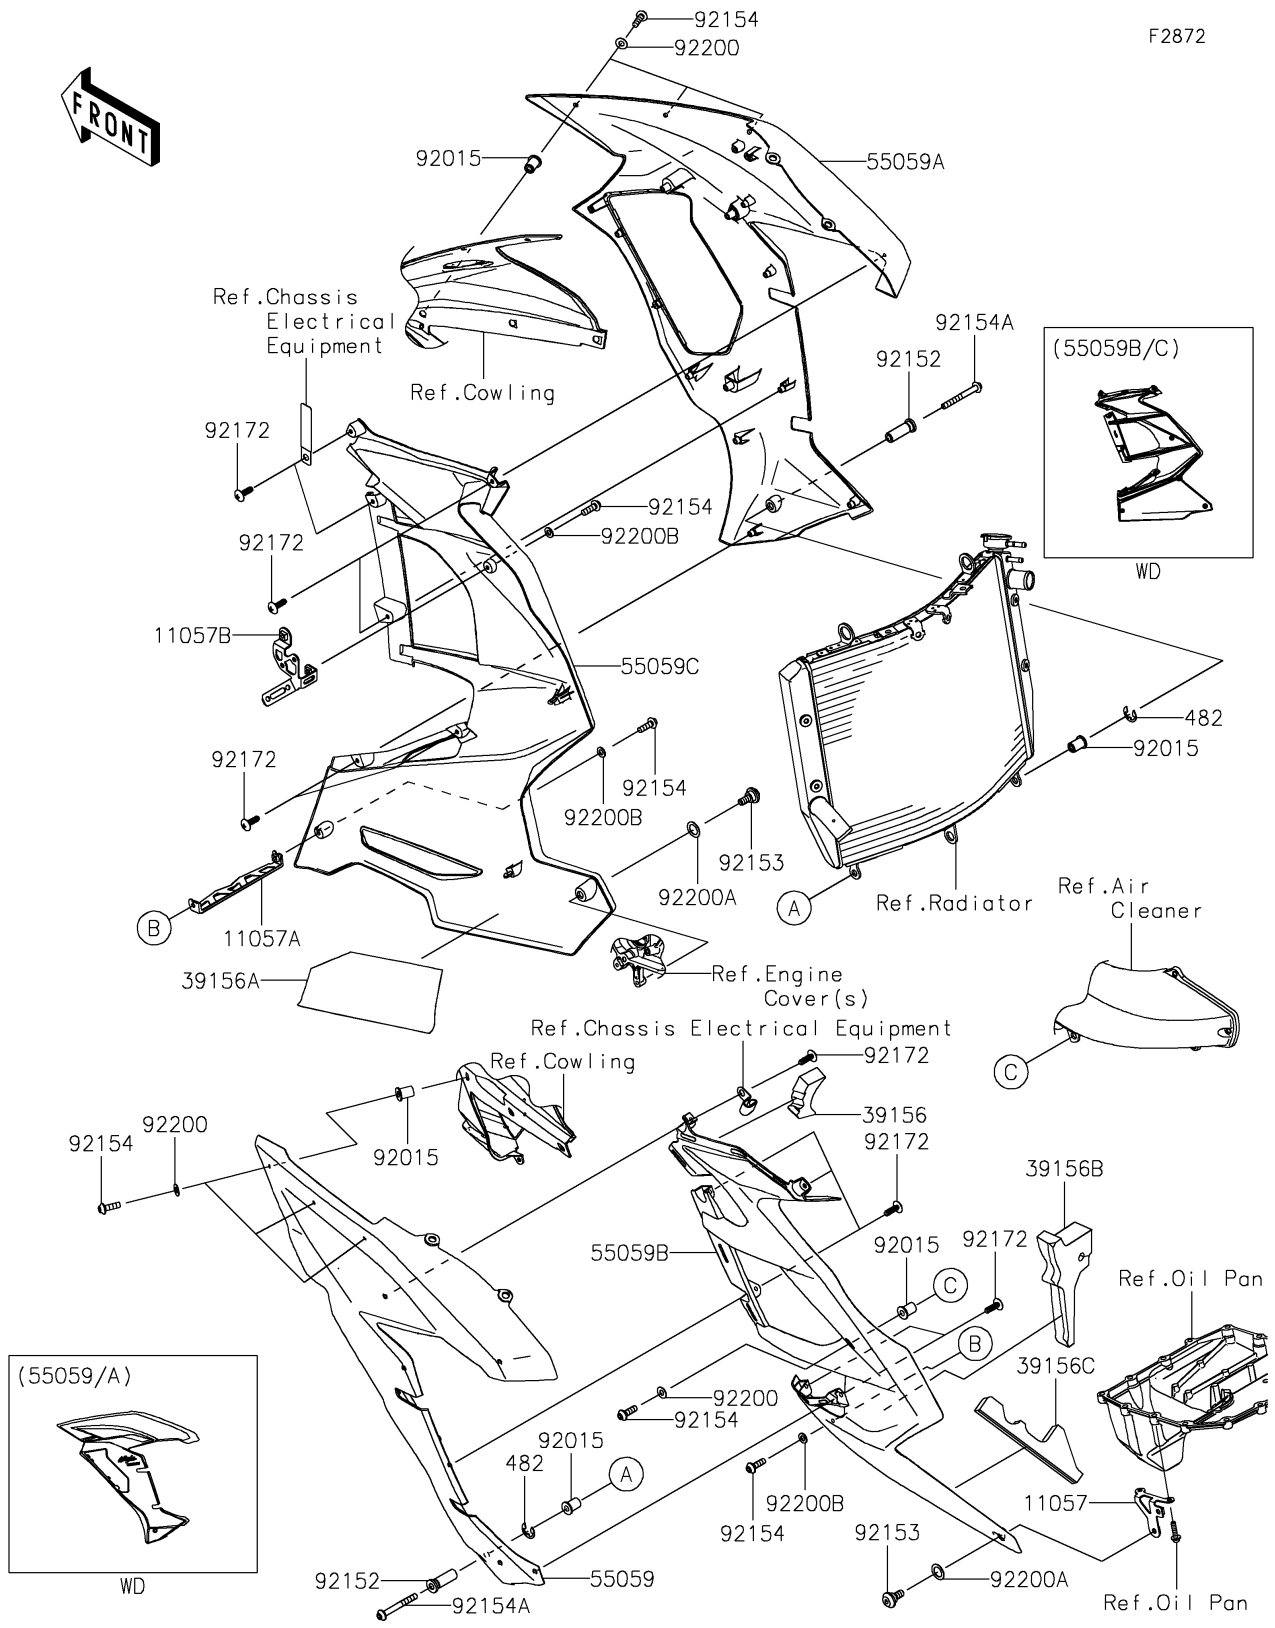

2021 Ninja H2 SX SE+ PARTS DIAGRAM

Cowling Lower

2021 Ninja H2 SX SE+ PARTS LIST

Cowling Lowers

ITEM NAME	PART NUMBER	QUANTITY
BRACKET,LWR COWL.,RR (Ref # 11057)	11057-1286	1
BRACKET,CONNECTING,LWR (Ref # 11057A)	11057-1287	1
BRACKET,SIDE COWL.,W/ABS PIPE (Ref # 11057B)	11057-1297	1
PAD,DUCT (Ref # 39156)	39156-2255	1
PAD,ADIABATIC,92X231X0.3 (Ref # 39156A)	39156-2334	1
PAD,GENERATOR COVER (Ref # 39156B)	39156-2377	1
PAD,30X60X30 (Ref # 39156C)	39156-2385	1
COWLING,SIDE,FR,LH,E.B.GREEN (Ref # 55059)	55059-5038-60R	1
COWLING,SIDE,FR,RH,E.B.GREEN (Ref # 55059A)	55059-5039-60R	1
COWLING,SIDE,RR,LH,M.D.BLK+GRY (Ref # 55059B)	55059-5040-62Y	1
COWLING,SIDE,RR,RH,M.D.BLK+GRY (Ref # 55059C)	55059-5041-62Y	1
NUT,WELL,5MM (Ref # 92015)	92015-1757	9
COLLAR,5.2X9.5X30 (Ref # 92152)	92152-2448	2
BOLT,SOCKET,6MM (Ref # 92153)	92153-0489	2
BOLT,SOCKET,5X16 (Ref # 92154)	92154-0209	10
BOLT,SOCKET,5X45 (Ref # 92154A)	92154-2934	2
SCREW,TAPPING,5X16 (Ref # 92172)	92172-0238	12
WASHER,NYLONE,5.3X11.5X0.5 (Ref # 92200)	92200-0006	7
WASHER,10.4X15.9X0.5 (Ref # 92200A)	92200-0157	2
WASHER,5.2X10X1.0 (Ref # 92200B)	92200-1820	3
CIRCLIP-TYPE-E,8MM (Ref # 482)	482EA8000	2