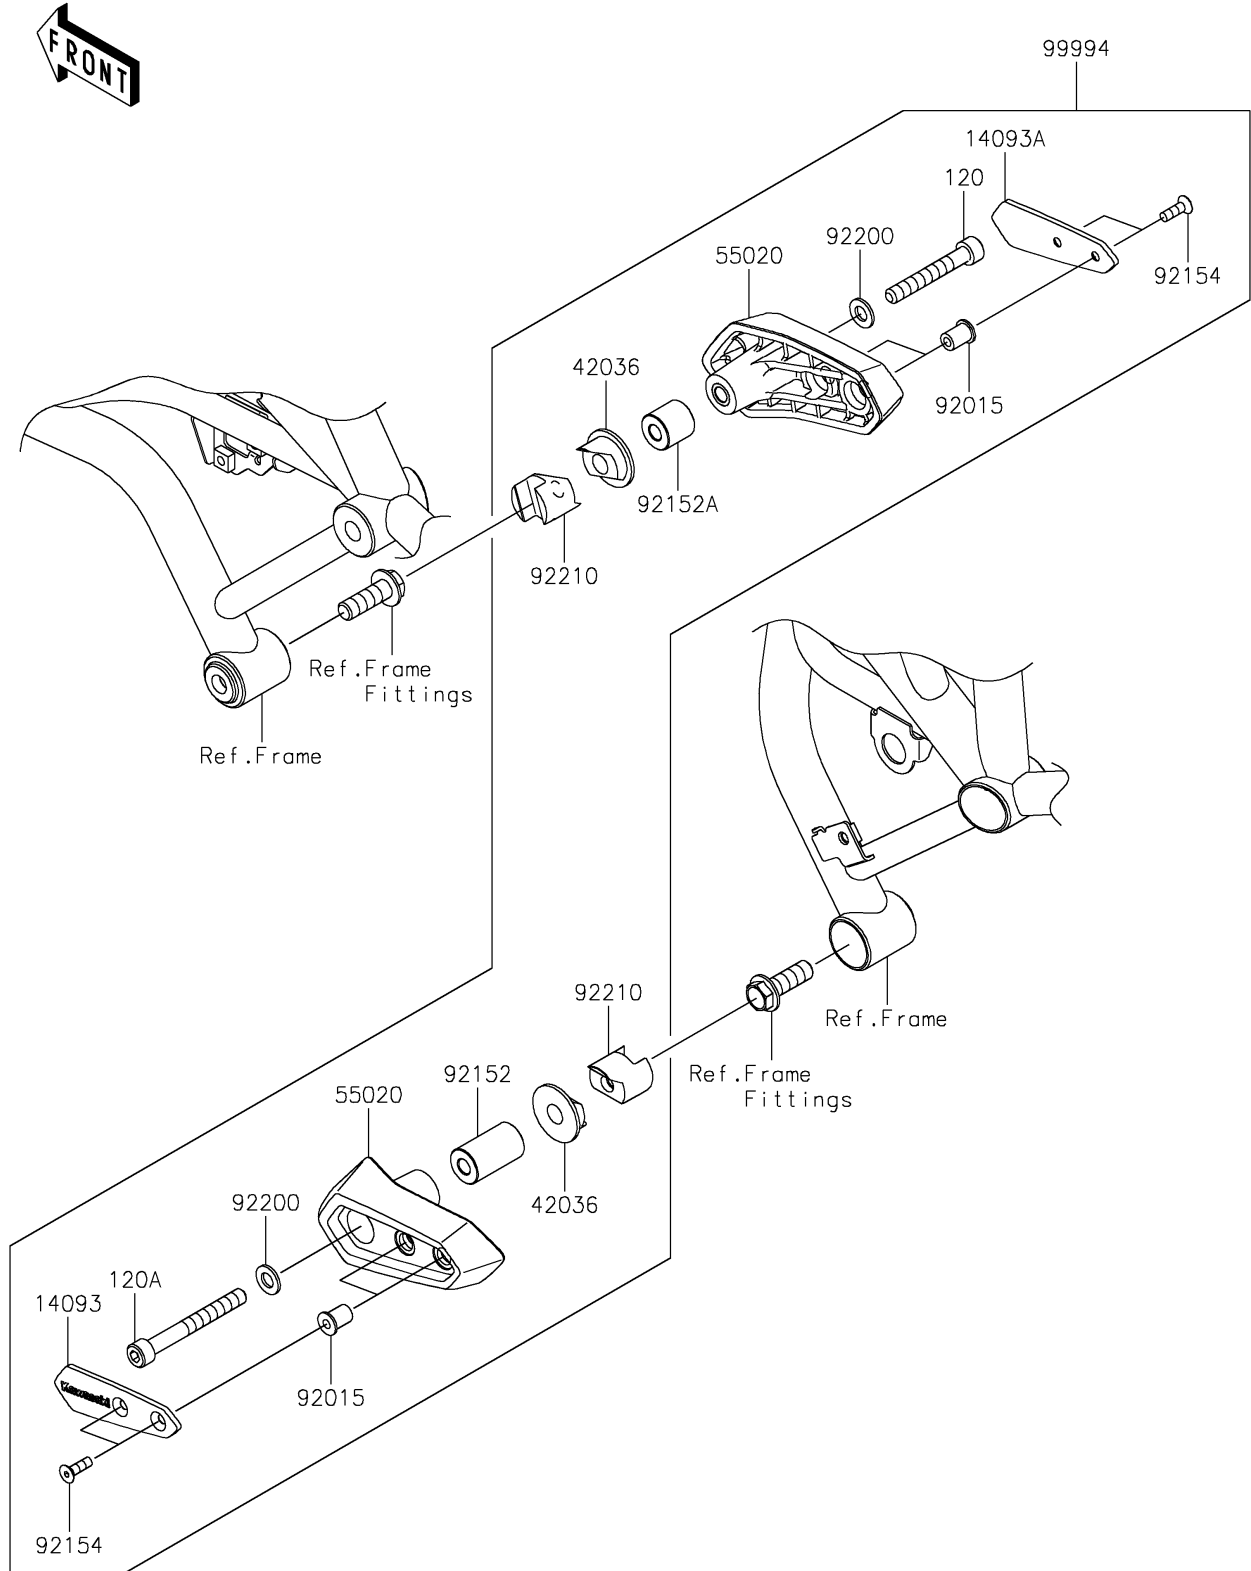

2021 Ninja H2 SX SE+ PARTS DIAGRAM

Accessory(Frame Slider)

F2910

2021 Ninja H2 SX SE+ PARTS LIST

Accessory(Frame Slider)

ITEM NAME	PART NUMBER	QUANTITY
COVER,SLIDER,LH (Ref # 14093)	14093-0350	1
COVER,SLIDER,RH (Ref # 14093A)	14093-0351	1
SLEEVE,11X32X17.5 (Ref # 42036)	42036-0765	2
GUARD (Ref # 55020)	55020-1997	2
NUT,WELL,5MM (Ref # 92015)	92015-1757	4
COLLAR,8.3X20X34.2 (Ref # 92152)	92152-2451	1
COLLAR (Ref # 92152A)	92152-2452	1
BOLT,SOCKET,5X16 (Ref # 92154)	92154-1014	4
WASHER,8.4X16X1.6 (Ref # 92200)	92200-0807	2
NUT,8MM (Ref # 92210)	92210-1421	2
KIT-ACCESSORY,SLIDER (Ref # 99994)	99994-1095	1
BOLT-SOCKET (Ref # 120)	120CA0855	1
BOLT-SOCKET,8X70 (Ref # 120A)	120CA0870	1