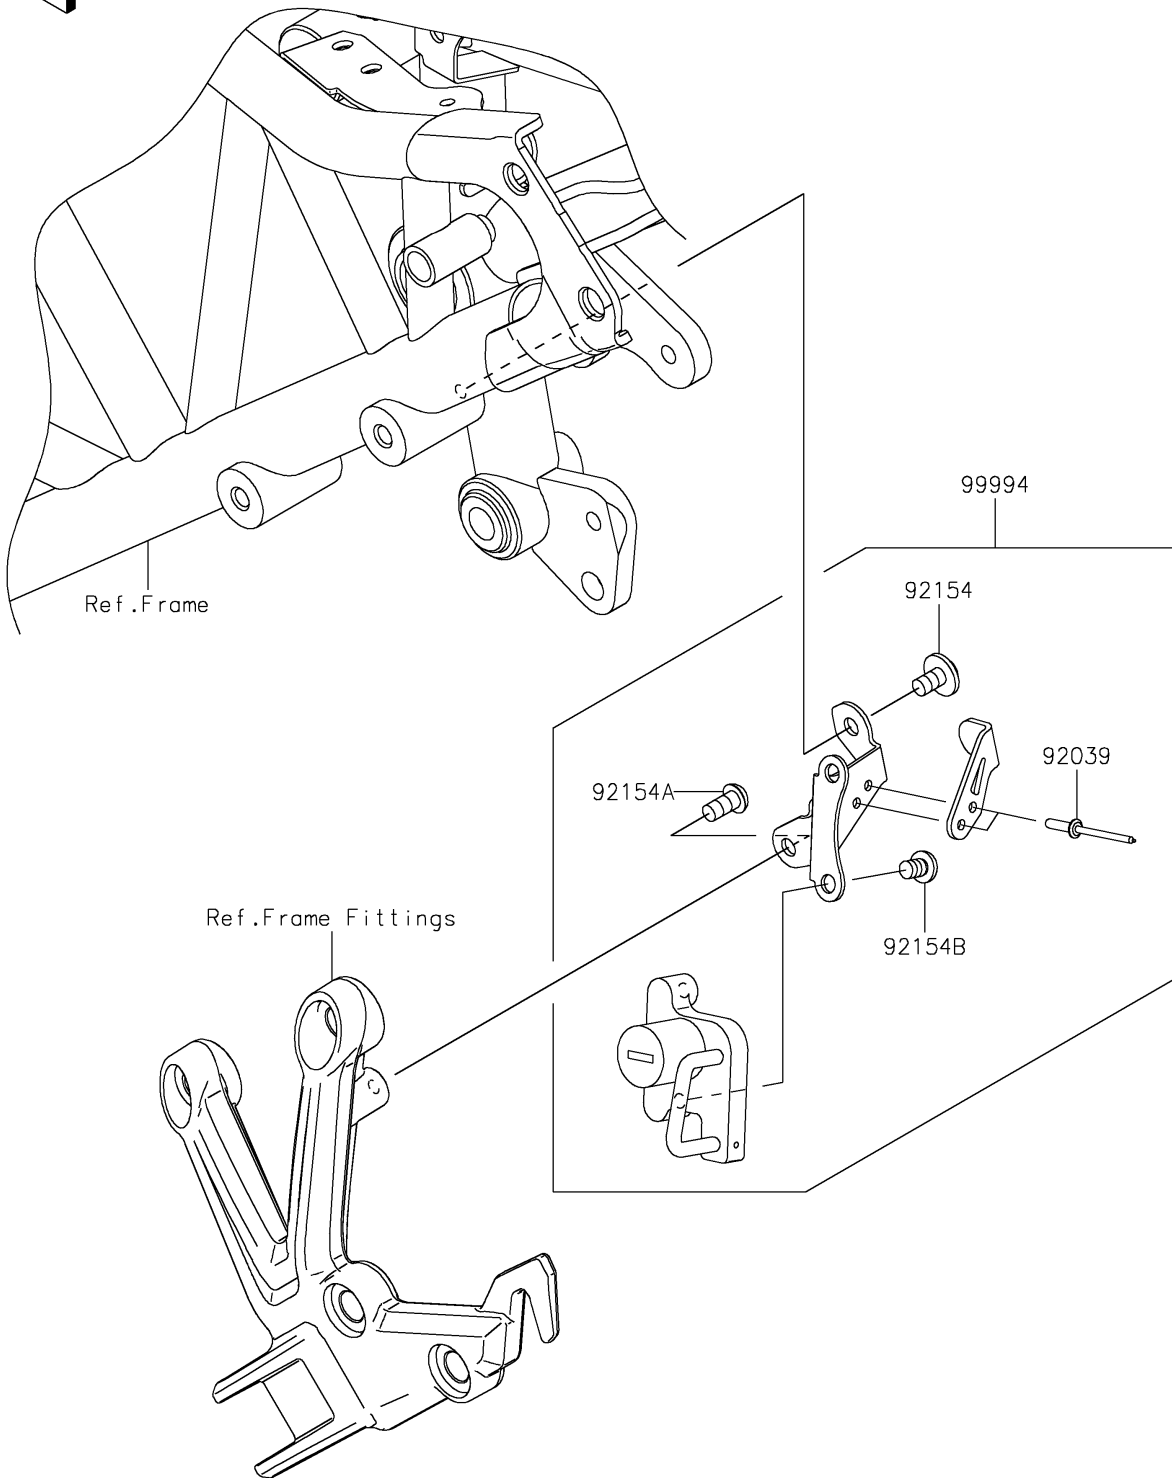

# 2021 Ninja H2 SX SE+ PARTS DIAGRAM

Accessory(Helmet Lock)

F2910A

## 2021 Ninja H2 SX SE+ PARTS LIST

Accessory(Helmet Lock)

ITEM NAME	PART NUMBER	QUANTITY
RIVET,HOLE 3.5MM (Ref # 92039)	92039-0089	2
BOLT,SOCKET,6X10 (Ref # 92154)	92154-1834	1
BOLT,6X12 (Ref # 92154A)	92154-2241	1
BOLT,ONE SIDE,6X8 (Ref # 92154B)	92154-2948	2
KIT-ACCESSORY,HELMET LOCK (Ref # 99994)	99994-1079	1