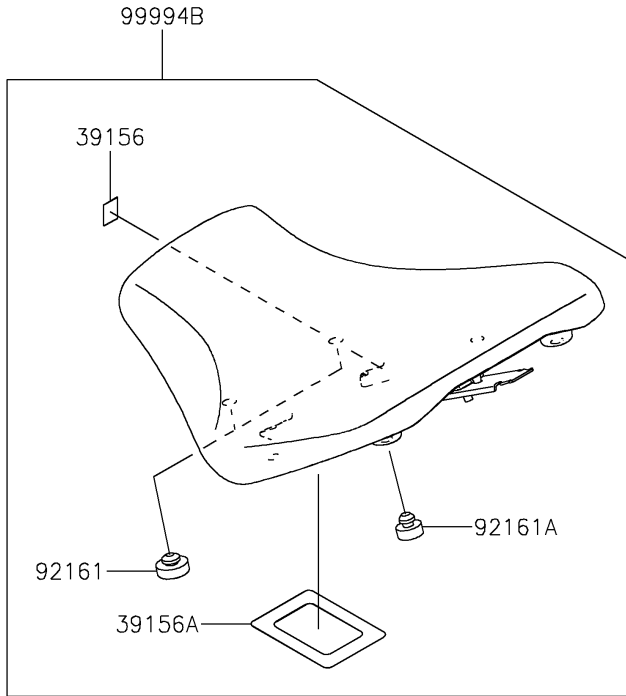

2021 Ninja H2 SX SE+ PARTS DIAGRAM

Accessory(Seat)

F2910B

2021 Ninja H2 SX SE+ PARTS LIST

Accessory(Seat)

ITEM NAME	PART NUMBER	QUANTITY
PAD,15X20X0.2 (Ref # 39156)	39156-1784	2
PAD,66X86X0.2 (Ref # 39156A)	39156-2342	1
DAMPER,SEAT,10X25X8 (Ref # 92161)	92161-0095	2
DAMPER,8X20X8 (Ref # 92161A)	92161-0223	4
DAMPER,SEAT (Ref # 92161B)	92161-0930	4
KIT-ACCESSORY,SEAT,RR,STD (Ref # 99994)	99994-1122	1
LOW SEAT(DOUBLE STITCH) (Ref # 99994A)	99994-1266	1
LOW SEAT (Ref # 99994B)	99994-1268	1
COMFORT SEAT (Ref # 99994C)	99994-1269	1