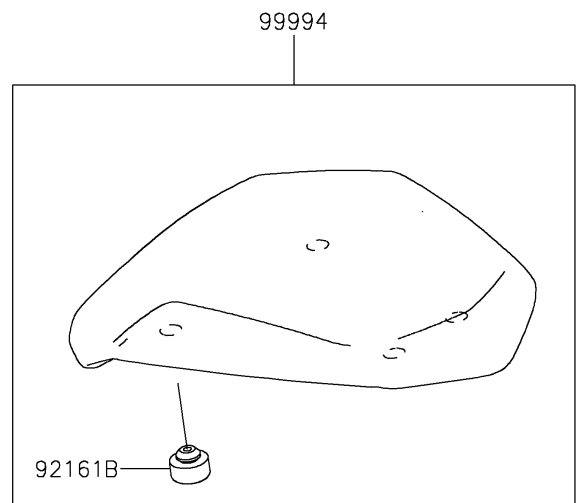

2021 Ninja H2 SX SE+ PARTS DIAGRAM

Accessory(Seat)

F2910B

2021 Ninja H2 SX SE+ PARTS LIST

Accessory(Seat)

ITEM NAME	PART NUMBER	QUANTITY
PAD,15X20X0.2 (Ref # 39156)	39156-1784	2
PAD,66X86X0.2 (Ref # 39156A)	39156-2342	1
DAMPER,SEAT,10X25X8 (Ref # 92161)	92161-0095	2
DAMPER,8X20X8 (Ref # 92161A)	92161-0223	4
DAMPER,SEAT (Ref # 92161B)	92161-0930	4
KIT-ACCESSORY,SEAT,RR,STD (Ref # 99994)	99994-1122	1
LOW SEAT(DOUBLE STITCH) (Ref # 99994A)	99994-1266	1
LOW SEAT (Ref # 99994B)	99994-1268	1
COMFORT SEAT (Ref # 99994C)	99994-1269	1