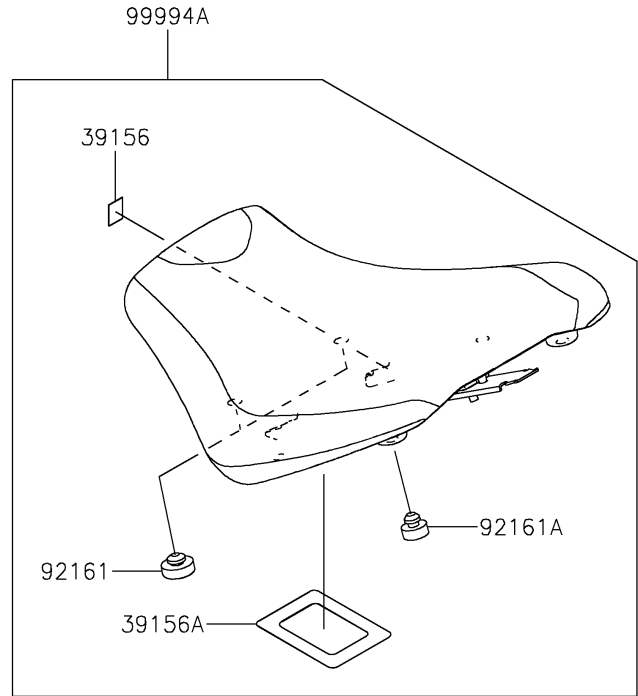

2021 Ninja H2 SX SE+ PARTS DIAGRAM

Accessory(Seat)

F2910B

2021 Ninja H2 SX SE+ PARTS LIST

Accessory(Seat)

ITEM NAME	PART NUMBER	QUANTITY
PAD,15X20X0.2 (Ref # 39156)	39156-1784	2
PAD,66X86X0.2 (Ref # 39156A)	39156-2342	1
DAMPER,SEAT,10X25X8 (Ref # 92161)	92161-0095	2
DAMPER,8X20X8 (Ref # 92161A)	92161-0223	4
DAMPER,SEAT (Ref # 92161B)	92161-0930	4
KIT-ACCESSORY,SEAT,RR,STD (Ref # 99994)	99994-1122	1
LOW SEAT(DOUBLE STITCH) (Ref # 99994A)	99994-1266	1
LOW SEAT (Ref # 99994B)	99994-1268	1
COMFORT SEAT (Ref # 99994C)	99994-1269	1