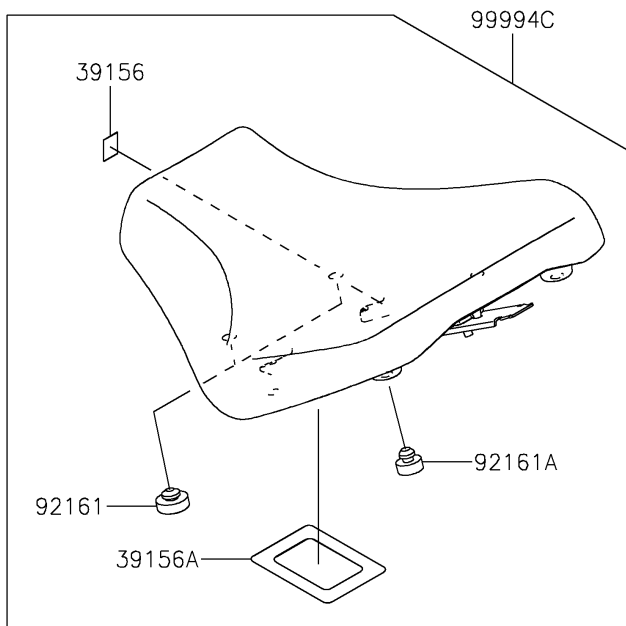

2021 Ninja H2 SX SE+ PARTS DIAGRAM

Accessory(Seat)

F2910B

2021 Ninja H2 SX SE+ PARTS LIST

Accessory(Seat)

ITEM NAME	PART NUMBER	QUANTITY
PAD,15X20X0.2 (Ref # 39156)	39156-1784	2
PAD,66X86X0.2 (Ref # 39156A)	39156-2342	1
DAMPER,SEAT,10X25X8 (Ref # 92161)	92161-0095	2
DAMPER,8X20X8 (Ref # 92161A)	92161-0223	4
DAMPER,SEAT (Ref # 92161B)	92161-0930	4
KIT-ACCESSORY,SEAT,RR,STD (Ref # 99994)	99994-1122	1
LOW SEAT(DOUBLE STITCH) (Ref # 99994A)	99994-1266	1
LOW SEAT (Ref # 99994B)	99994-1268	1
COMFORT SEAT (Ref # 99994C)	99994-1269	1