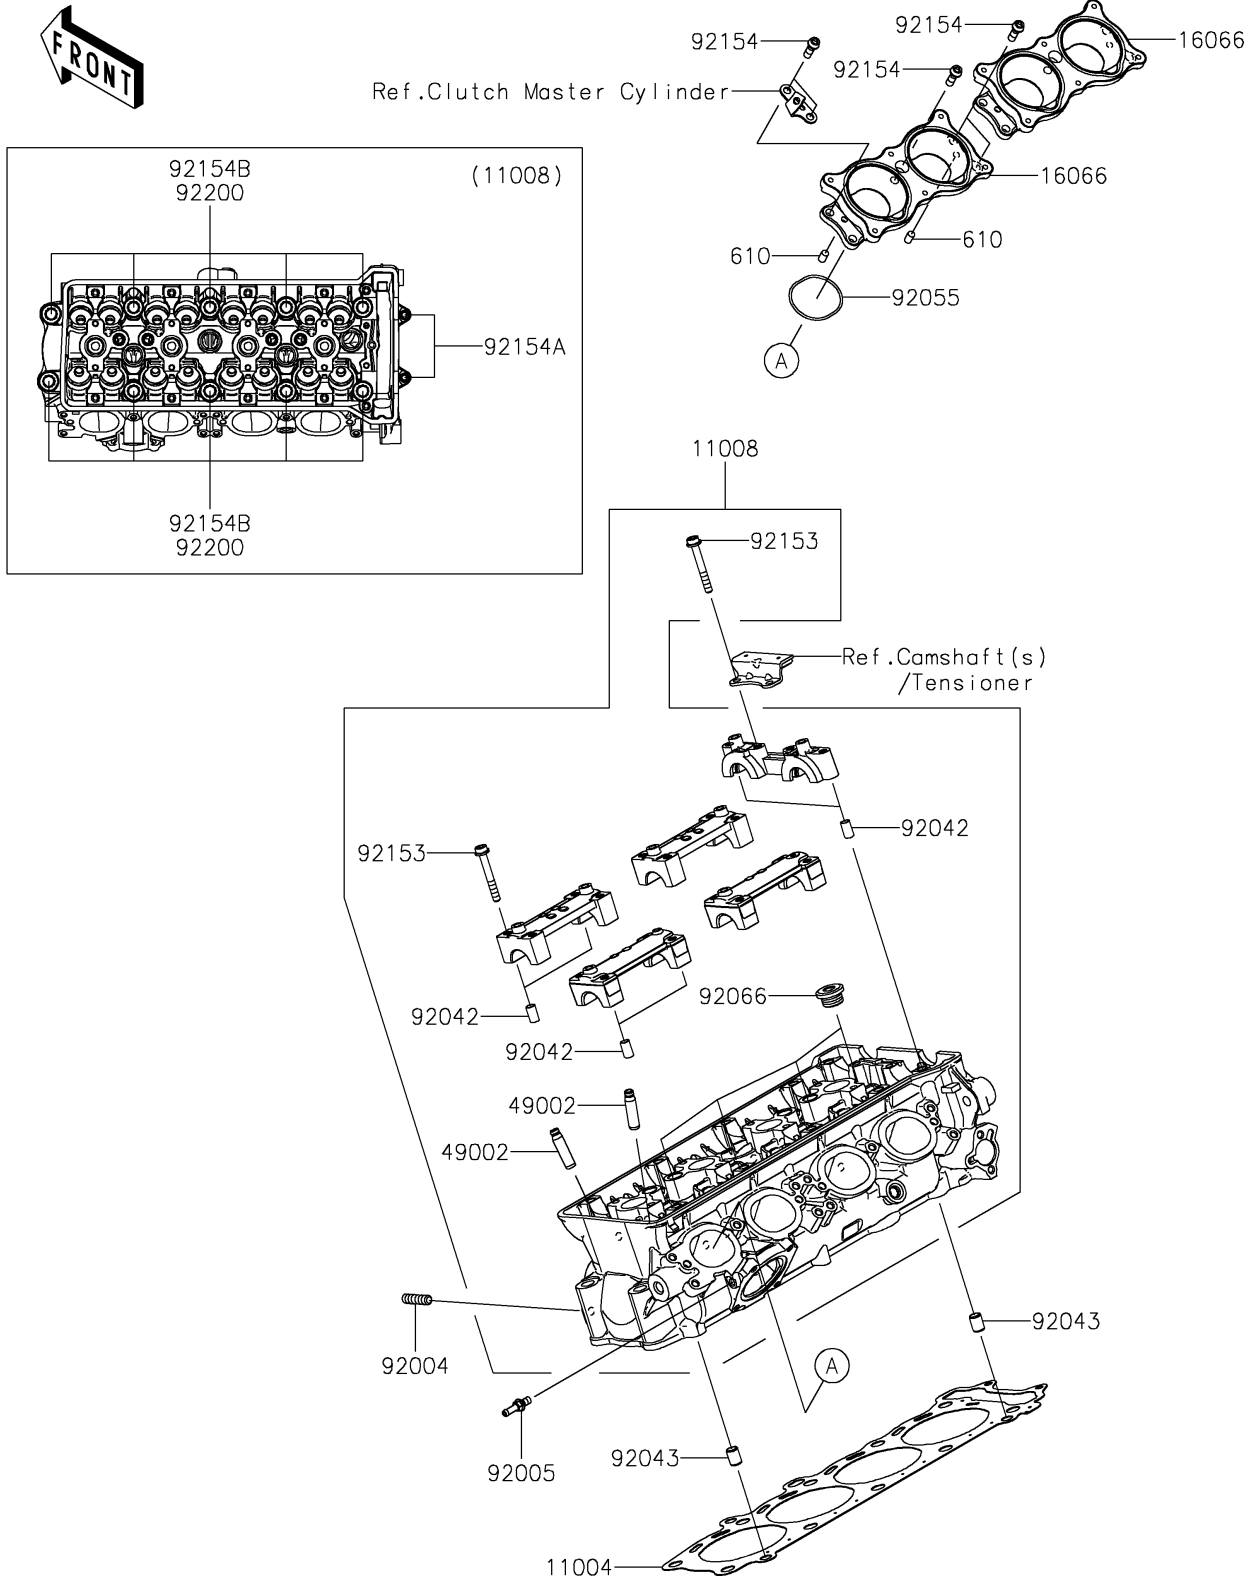

2021 NINJA H2® PARTS DIAGRAM

Cylinder Head

E1111

2021 NINJA H2® PARTS LIST

Cylinder Head

ITEM NAME	PART NUMBER	QUANTITY
GASKET-HEAD (Ref # 11004)	11004-0754	1
HEAD-COMP-CYLINDER (Ref # 11008)	11008-0960	1
HOLDER-THROTTLE BODY (Ref # 16066)	16066-0003	2
GUIDE-VALVE (Ref # 49002)	49002-0009	16
STUD,8X18 (Ref # 92004)	92004-0049	8
FITTING (Ref # 92005)	92005-0826	1
PIN,DOWEL,6.3X8X14 (Ref # 92042)	92042-007	10
PIN,8.2X10X14 (Ref # 92043)	92043-1264	2
RING-O,43.7X1.9 (Ref # 92055)	92055-1401	4
PLUG,18X10 (Ref # 92066)	92066-0832	4
BOLT,SOCKET,6X45 (Ref # 92153)	92153-0656	20
BOLT,SOCKET,6X18 (Ref # 92154)	92154-1455	10
BOLT,SOCKET,6X25 (Ref # 92154A)	92154-1457	2
BOLT,11X103 (Ref # 92154B)	92154-1819	10
WASHER,11.2X18.2X1.8 (Ref # 92200)	92200-0940	10
ROLLER,6X10 (Ref # 610)	610A0610	4