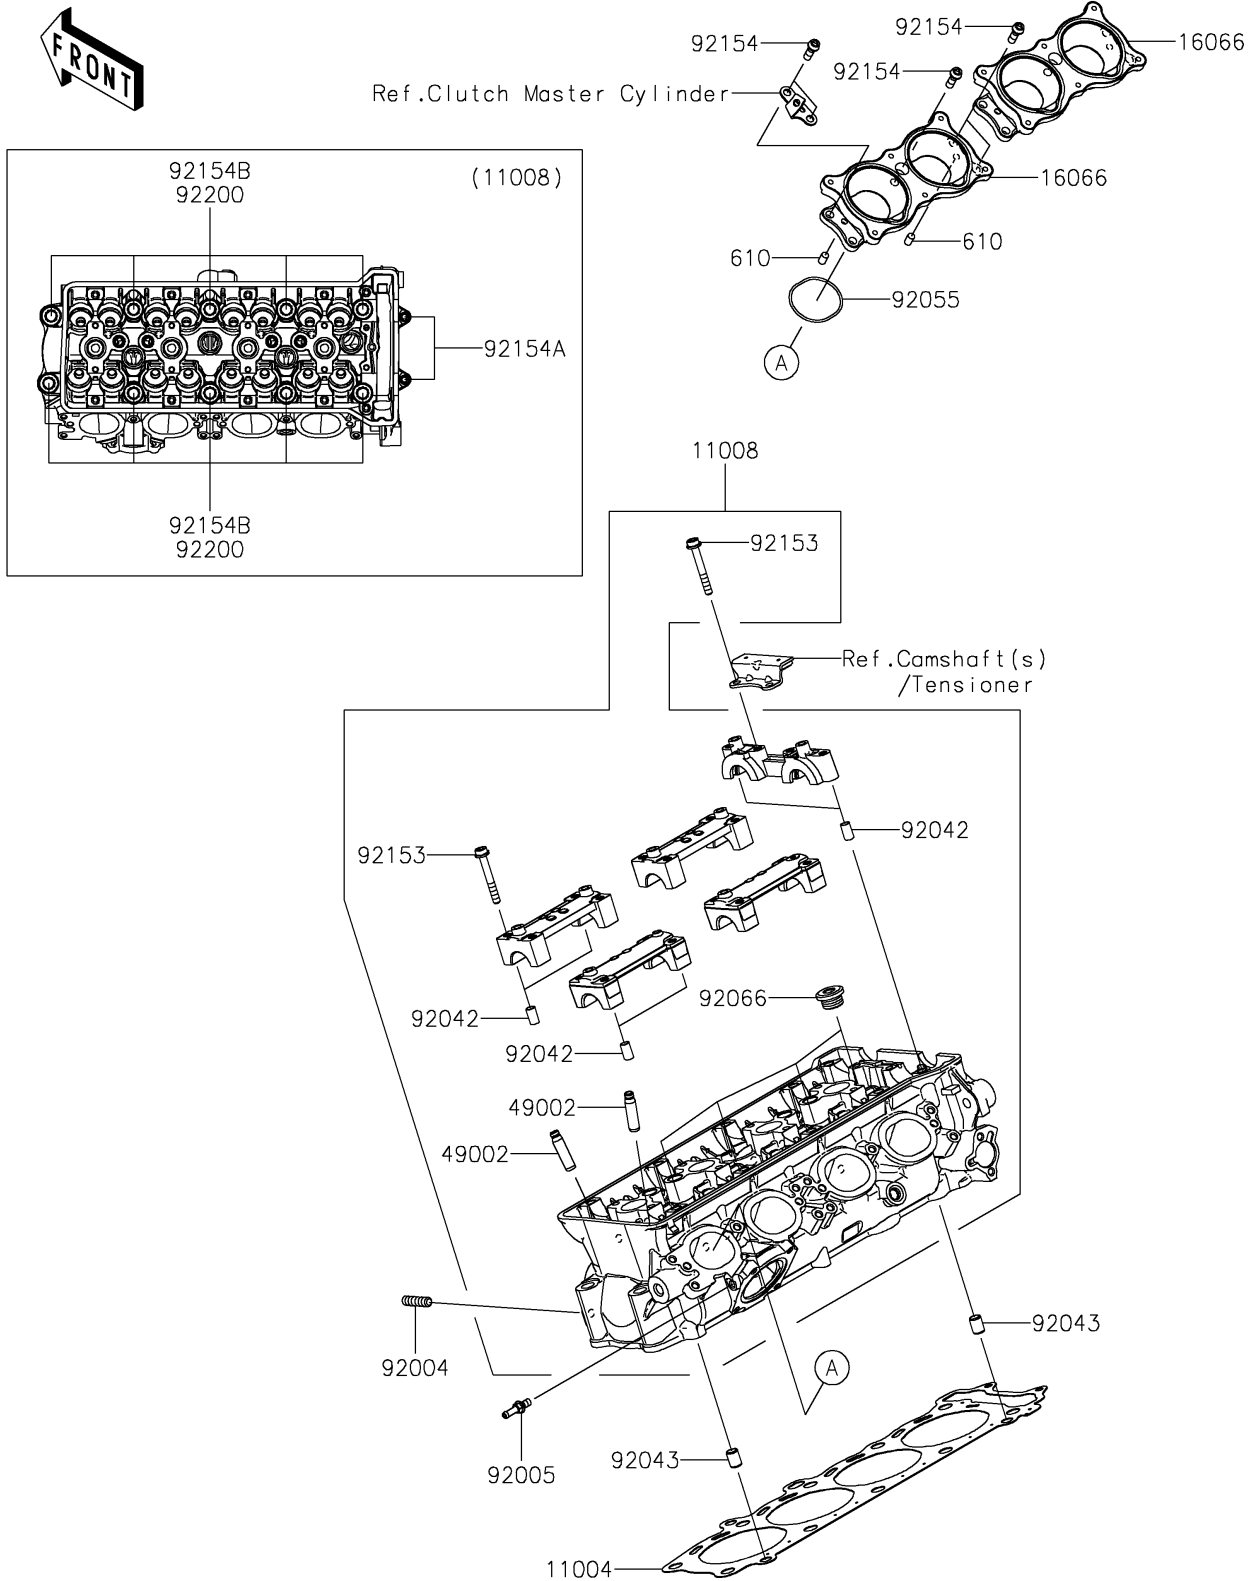

2021 NINJA H2® PARTS DIAGRAM

Cylinder Head

E1111

2021 NINJA H2® PARTS LIST

Cylinder Head

ITEM NAME	PART NUMBER	QUANTITY
GASKET-HEAD (Ref # 11004)	11004-0754	1
HEAD-COMP-CYLINDER (Ref # 11008)	11008-0960	1
HOLDER-THROTTLE BODY (Ref # 16066)	16066-0003	2
GUIDE-VALVE (Ref # 49002)	49002-0009	16
STUD,8X18 (Ref # 92004)	92004-0049	8
FITTING (Ref # 92005)	92005-0826	1
PIN,DOWEL,6.3X8X14 (Ref # 92042)	92042-007	10
PIN,8.2X10X14 (Ref # 92043)	92043-1264	2
RING-O,43.7X1.9 (Ref # 92055)	92055-1401	4
PLUG,18X10 (Ref # 92066)	92066-0832	4
BOLT,SOCKET,6X45 (Ref # 92153)	92153-0656	20
BOLT,SOCKET,6X18 (Ref # 92154)	92154-1455	10
BOLT,SOCKET,6X25 (Ref # 92154A)	92154-1457	2
BOLT,11X103 (Ref # 92154B)	92154-1819	10
WASHER,11.2X18.2X1.8 (Ref # 92200)	92200-0940	10
ROLLER,6X10 (Ref # 610)	610A0610	4