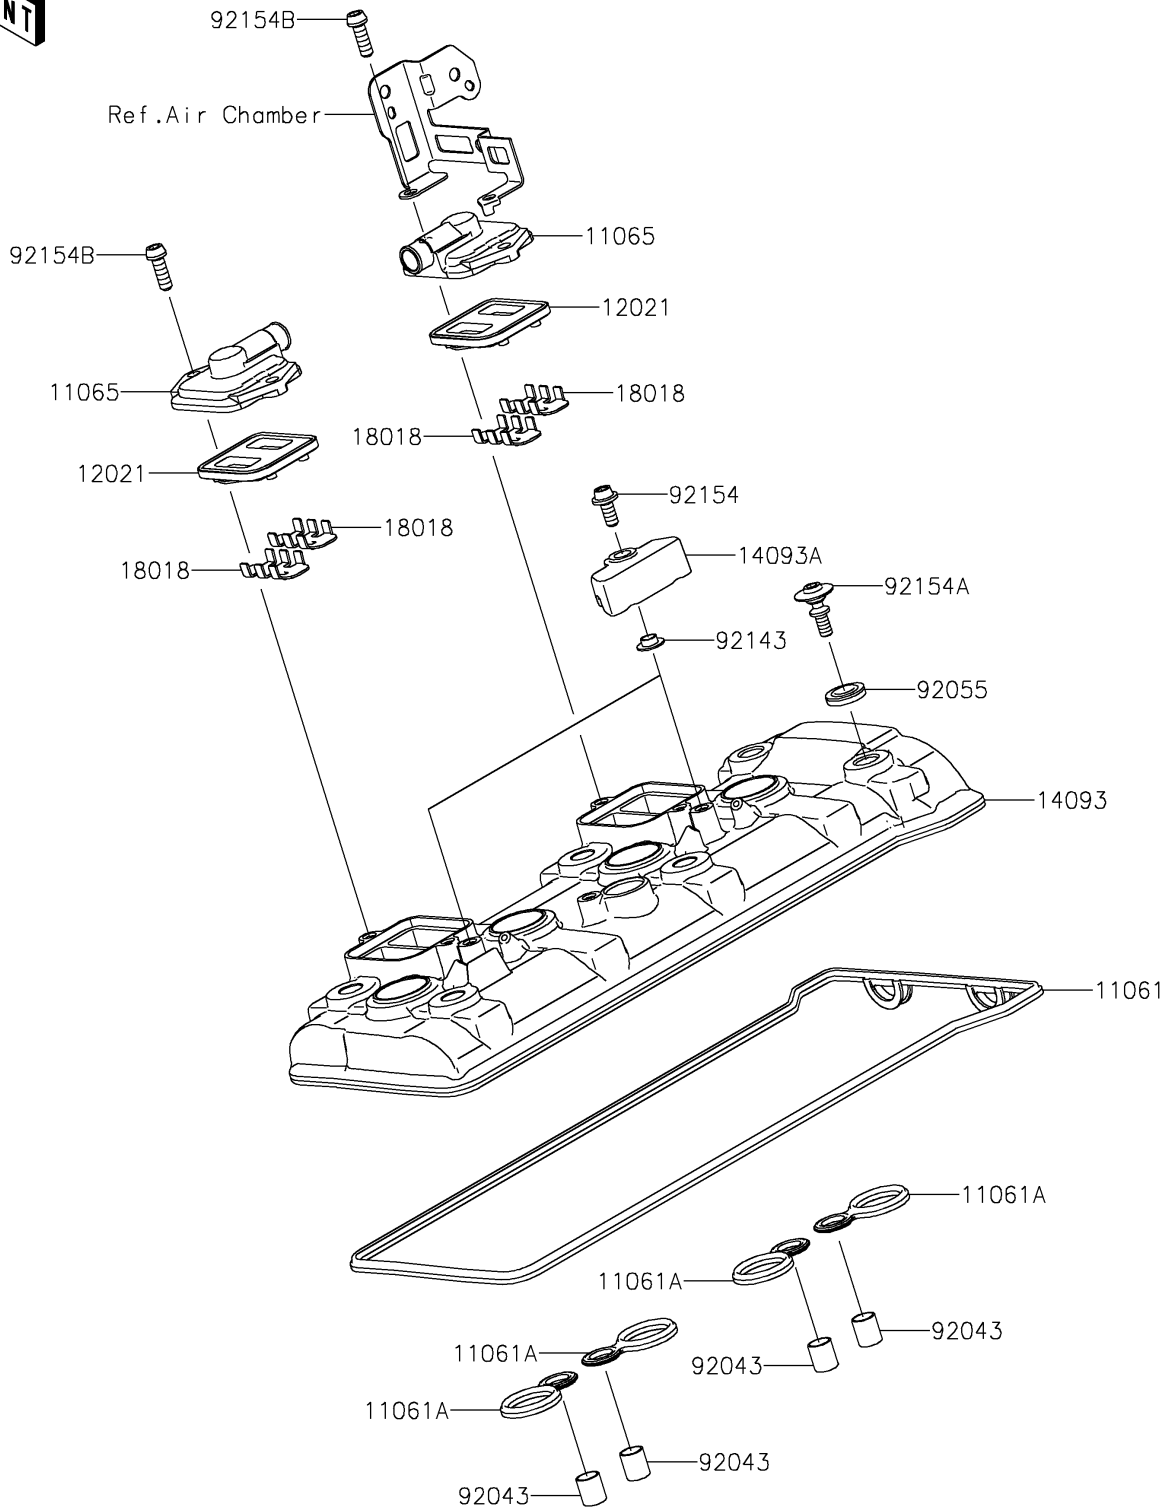

2021 NINJA H2® PARTS DIAGRAM

Cylinder Head Cover

E1112

2021 NINJA H2® PARTS LIST

Cylinder Head Cover

ITEM NAME	PART NUMBER	QUANTITY
GASKET,HEAD COVER (Ref # 11061)	11061-0979	1
GASKET,PLUG HOLE (Ref # 11061A)	11061-1185	4
CAP,ASV (Ref # 11065)	11065-0869	2
VALVE-ASSY-REED (Ref # 12021)	12021-0021	2
COVER,HEAD (Ref # 14093)	14093-0092	1
COVER (Ref # 14093A)	14093-0291	2
PLATE-HEAT GUARD (Ref # 18018)	18018-0591	4
PIN,10.1X12X14 (Ref # 92043)	92043-4009	4
RING-O (Ref # 92055)	92055-0820	6
COLLAR (Ref # 92143)	92143-1331	2
BOLT,SOCKET,6X14 (Ref # 92154)	92154-1460	2
BOLT (Ref # 92154A)	92154-1468	6
BOLT,SOCKET,6X18 (Ref # 92154B)	92154-1498	4