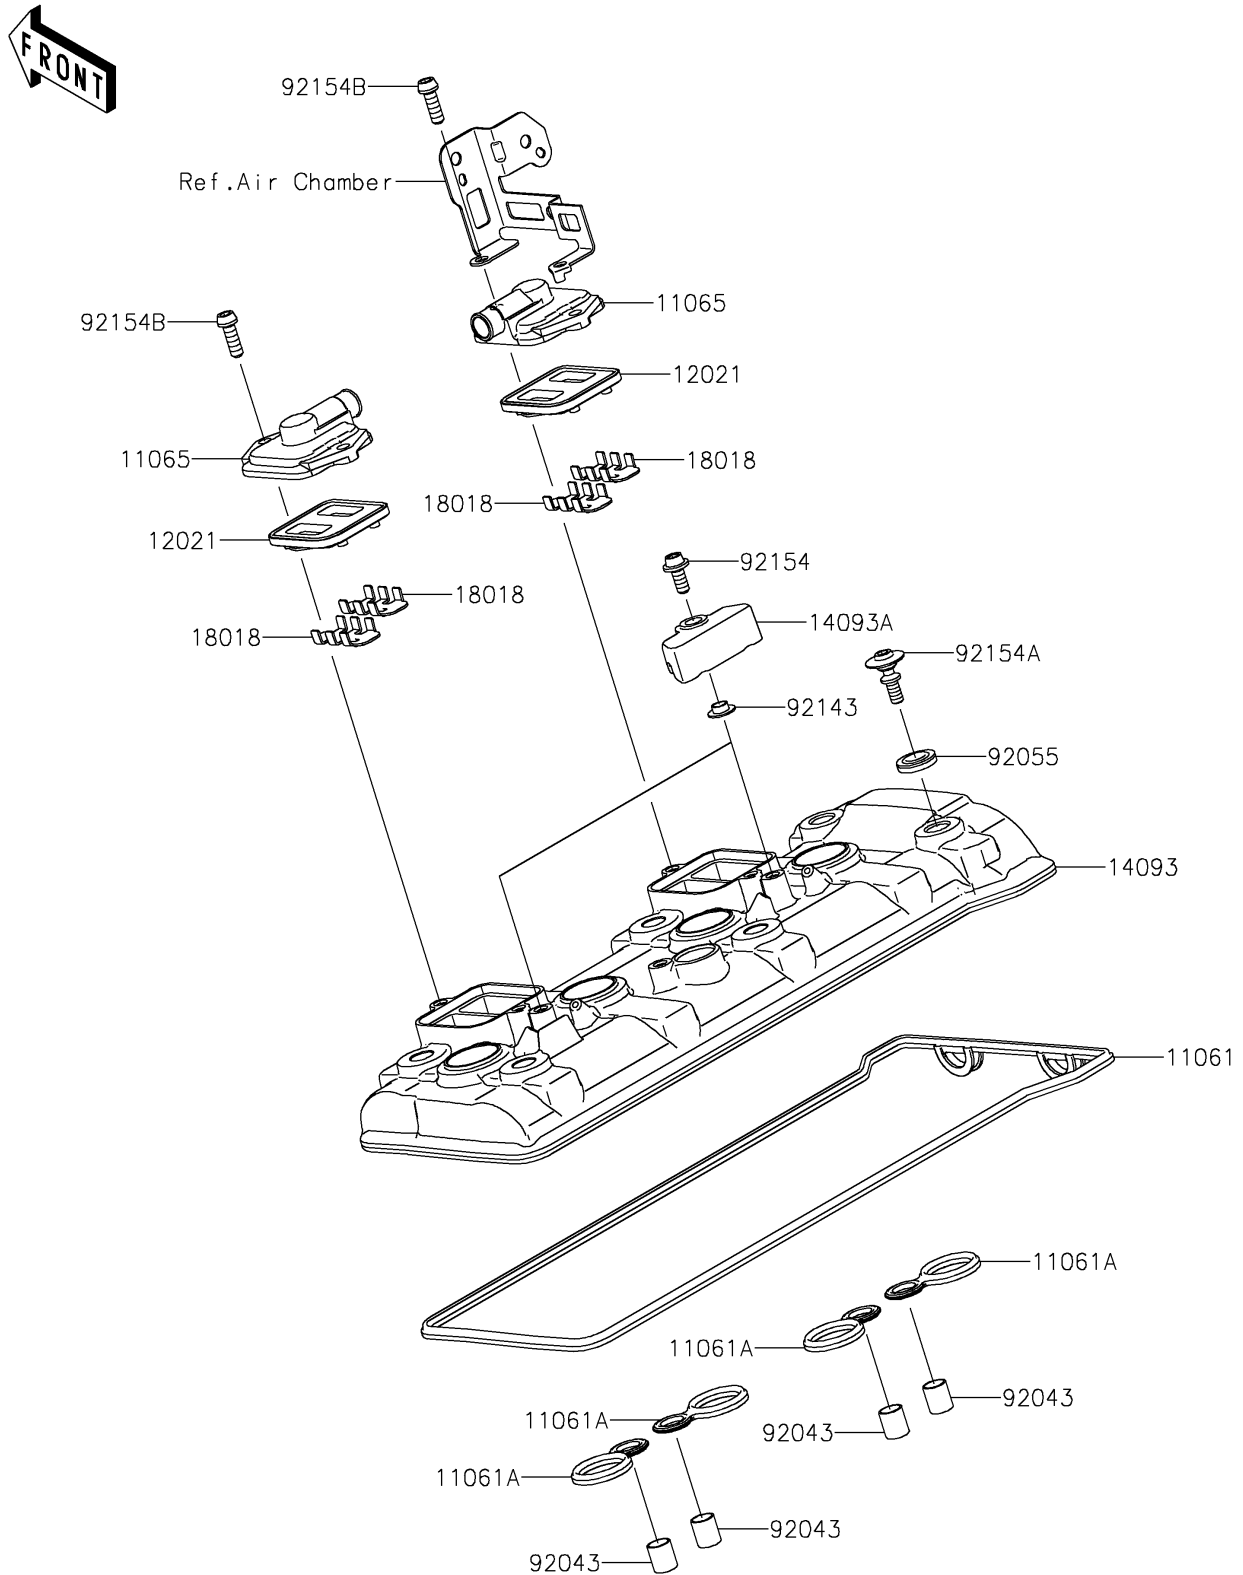

2021 NINJA H2® PARTS DIAGRAM

Cylinder Head Cover

E1112

2021 NINJA H2® PARTS LIST

Cylinder Head Cover

ITEM NAME	PART NUMBER	QUANTITY
-----------	-------------	----------