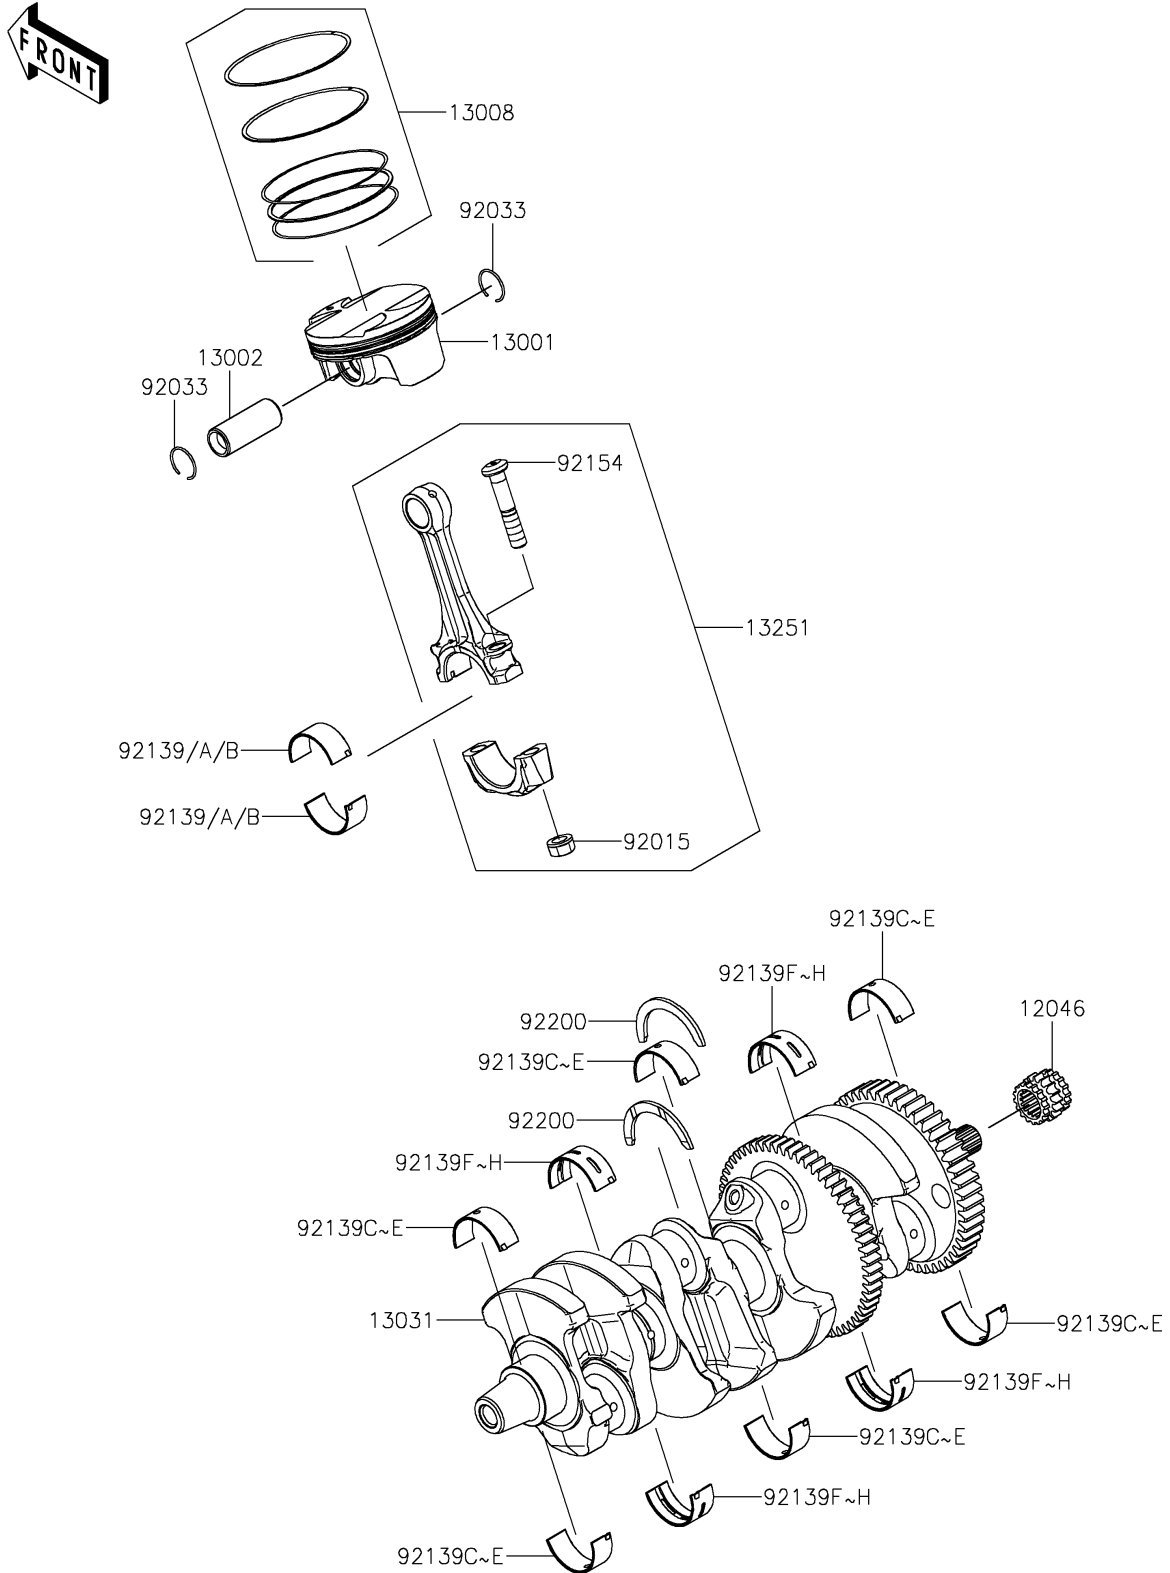

2021 NINJA H2® PARTS DIAGRAM

Crankshaft/Piston(s)

E1320

2021 NINJA H2® PARTS LIST

Crankshaft/Piston(s)

ITEM NAME	PART NUMBER	QUANTITY
SPROCKET,16T (Ref # 12046)	12046-0033	1
PISTON-ENGINE (Ref # 13001)	13001-0764	4
PIN-PISTON (Ref # 13002)	13002-0043	4
RING-SET-PISTON (Ref # 13008)	13008-0560	4
CRANKSHAFT-COMP (Ref # 13031)	13031-0802	1
ROD-ASSY-CONNECTING,J (Ref # 13251)	13251-0734-JJ	4
NUT,CONNECTING ROD (Ref # 92015)	92015-1559	8
RING-SNAP,20.5X1.2 (Ref # 92033)	92033-1099	8
BUSHING,CON-ROD,BLUE (Ref # 92139)	92139-0818	8
BUSHING,CON-ROD,BLACK (Ref # 92139A)	92139-0819	AR
BUSHING,CON-ROD,BROWN (Ref # 92139B)	92139-0820	AR
BUSHING,#1,BLUE (Ref # 92139C)	92139-0821	6
BUSHING,#1,BLACK (Ref # 92139D)	92139-0822	AR
BUSHING,#1,BROWN (Ref # 92139E)	92139-0823	AR
BUSHING,#2,BLUE (Ref # 92139F)	92139-0824	4
BUSHING,#2,BLACK (Ref # 92139G)	92139-0825	AR
BUSHING,#2,BROWN (Ref # 92139H)	92139-0826	AR
BOLT,CON-ROD,9X47.5 (Ref # 92154)	92154-3883	8
WASHER,T=2.5 (Ref # 92200)	92200-0744	2