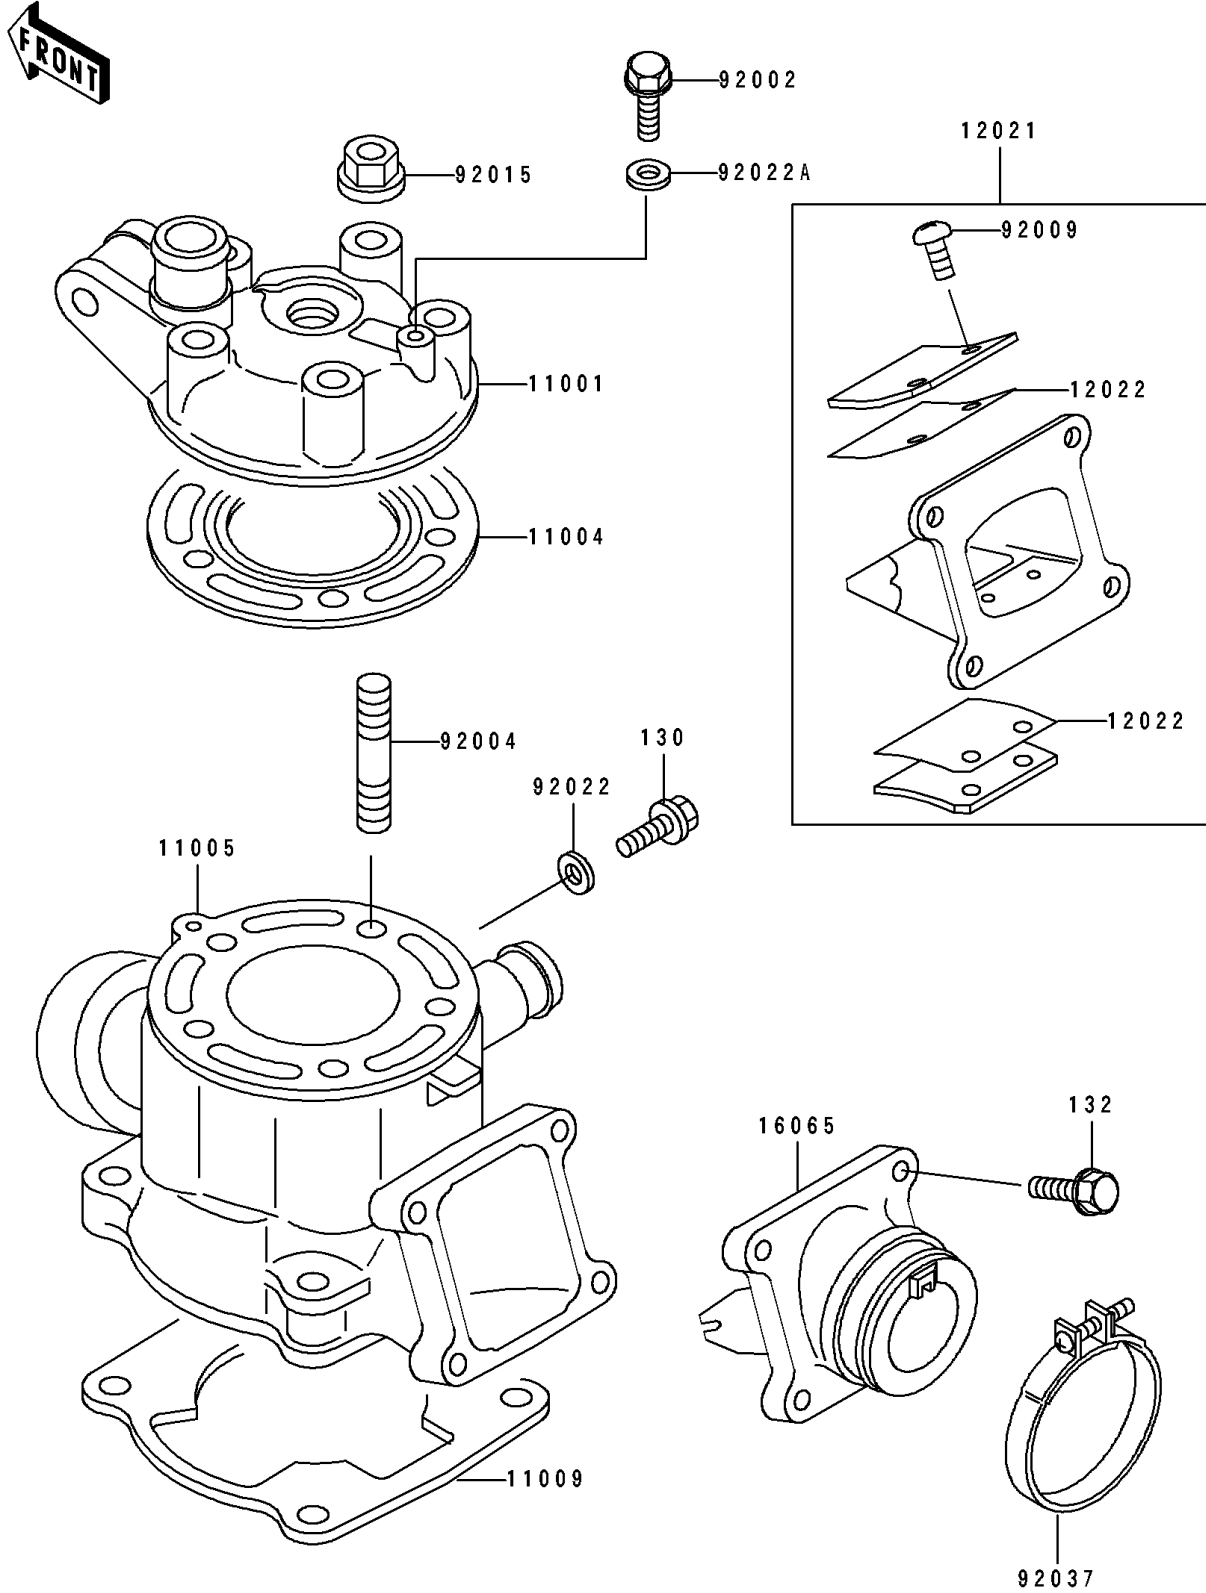

1991 KX80 PARTS DIAGRAM

Cylinder Head/Cylinder

E1110

1991 KX80 PARTS LIST

Cylinder Head/Cylinder

ITEM NAME	PART NUMBER	QUANTITY
HEAD-CYLINDER (Ref # 11001)	11001-1371	1
GASKET-HEAD (Ref # 11004)	11004-1213	1
CYLINDER-ENGINE (Ref # 11005)	11005-1632	1
GASKET,CYLINDER BASE (Ref # 11009)	11009-1970	1
VALVE-ASSY-REED (Ref # 12021)	12021-1075	1
VALVE-REED (Ref # 12022)	12022-1054	2
HOLDER-CARBURETOR (Ref # 16065)	16065-1224	1
BOLT,6X10 (Ref # 92002)	92002-1222	1
STUD,8X35 (Ref # 92004)	92004-1009	5
SCREW,REED VALVE (Ref # 92009)	92009-1014	4
NUT,8MM (Ref # 92015)	92015-1143	5
WASHER,6.1X12X1 (Ref # 92022)	92022-077	1
WASHER,6.2X11X1 (Ref # 92022A)	92022-304	1
CLAMP (Ref # 92037)	92037-1843	1
BOLT-FLANGED,6X8 (Ref # 130)	130B0608	1
BOLT-FLANGED-SMALL (Ref # 132)	132G0620	4