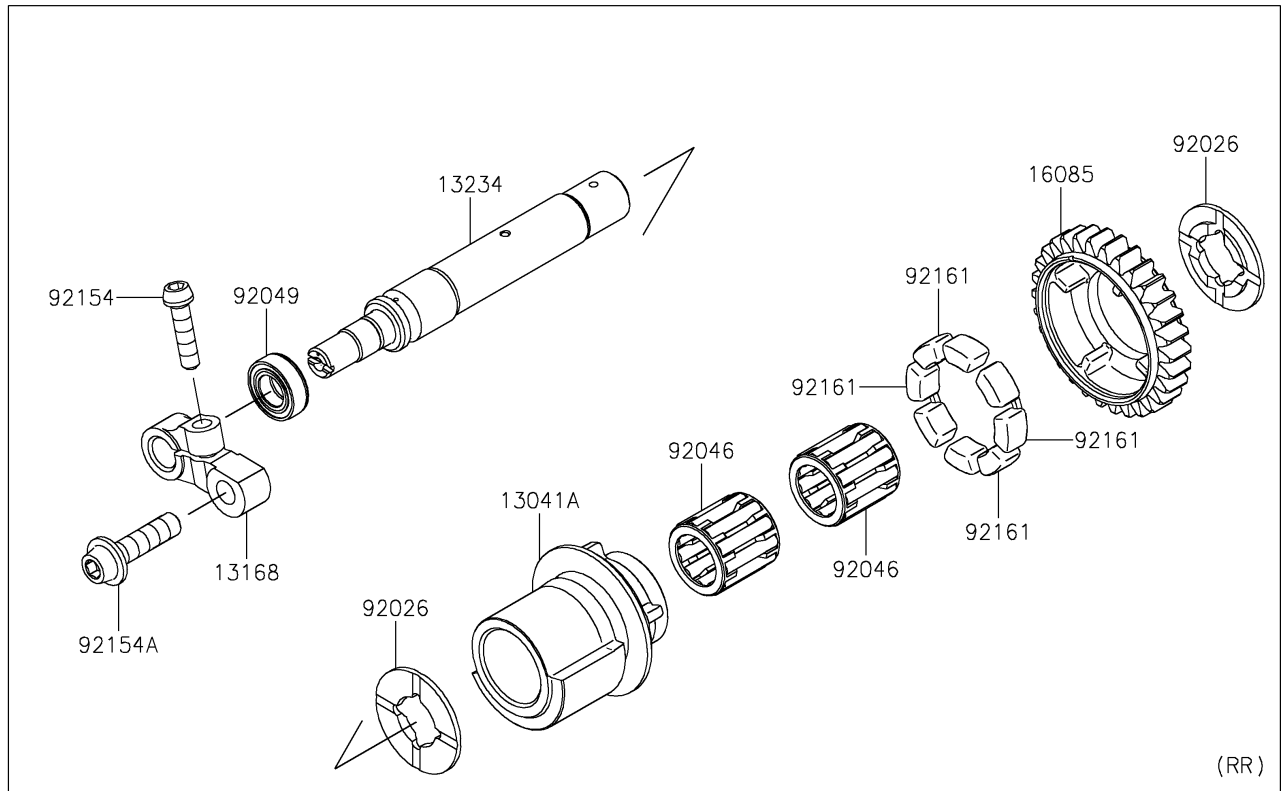

# 2021 NINJA H2® PARTS DIAGRAM

Balancer

E1323

### Balancer

ITEM NAME	PART NUMBER	QUANTITY
BALANCER,FR (Ref # 13041)	13041-0043	1
BALANCER,RR (Ref # 13041A)	13041-0045	1
LEVER,BACKLASH ADJUSTMENT (Ref # 13168)	13168-0831	2
SHAFT-COMP (Ref # 13234)	13234-0050	1
SHAFT-COMP (Ref # 13234A)	13234-0595	1
GEAR,30T (Ref # 16085)	16085-0621	2
SPACER (Ref # 92026)	92026-0730	4
BEARING-NEEDLE (Ref # 92046)	92046-1266	4
SEAL-OIL (Ref # 92049)	92049-0720	2
BOLT,SOCKET,6X25 (Ref # 92154)	92154-1457	2
BOLT,SOCKET,8X30 (Ref # 92154A)	92154-1679	2
DAMPER (Ref # 92161)	92161-1055	8