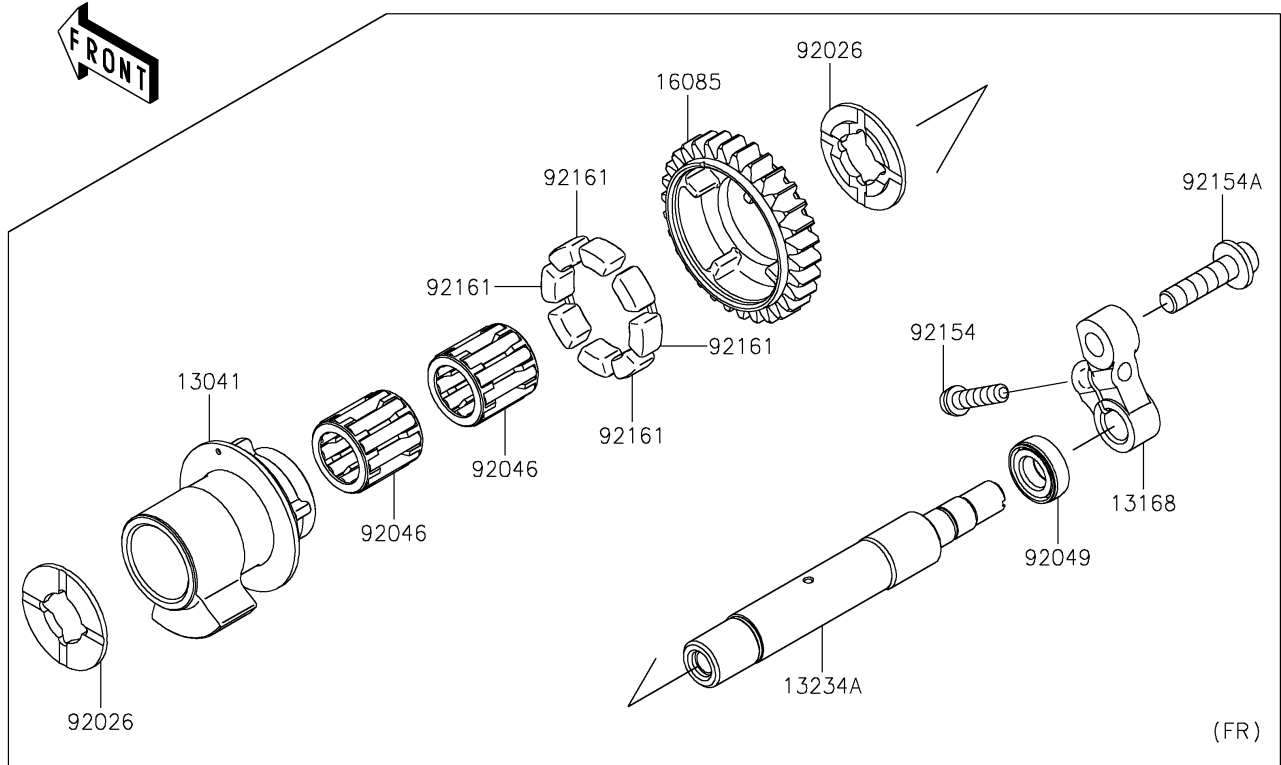

# 2021 NINJA H2® PARTS DIAGRAM

Balancer

E1323

### Balancer

ITEM NAME	PART NUMBER	QUANTITY
BALANCER,FR (Ref # 13041)	13041-0043	1
BALANCER,RR (Ref # 13041A)	13041-0045	1
LEVER,BACKLASH ADJUSTMENT (Ref # 13168)	13168-0831	2
SHAFT-COMP (Ref # 13234)	13234-0050	1
SHAFT-COMP (Ref # 13234A)	13234-0595	1
GEAR,30T (Ref # 16085)	16085-0621	2
SPACER (Ref # 92026)	92026-0730	4
BEARING-NEEDLE (Ref # 92046)	92046-1266	4
SEAL-OIL (Ref # 92049)	92049-0720	2
BOLT,SOCKET,6X25 (Ref # 92154)	92154-1457	2
BOLT,SOCKET,8X30 (Ref # 92154A)	92154-1679	2
DAMPER (Ref # 92161)	92161-1055	8