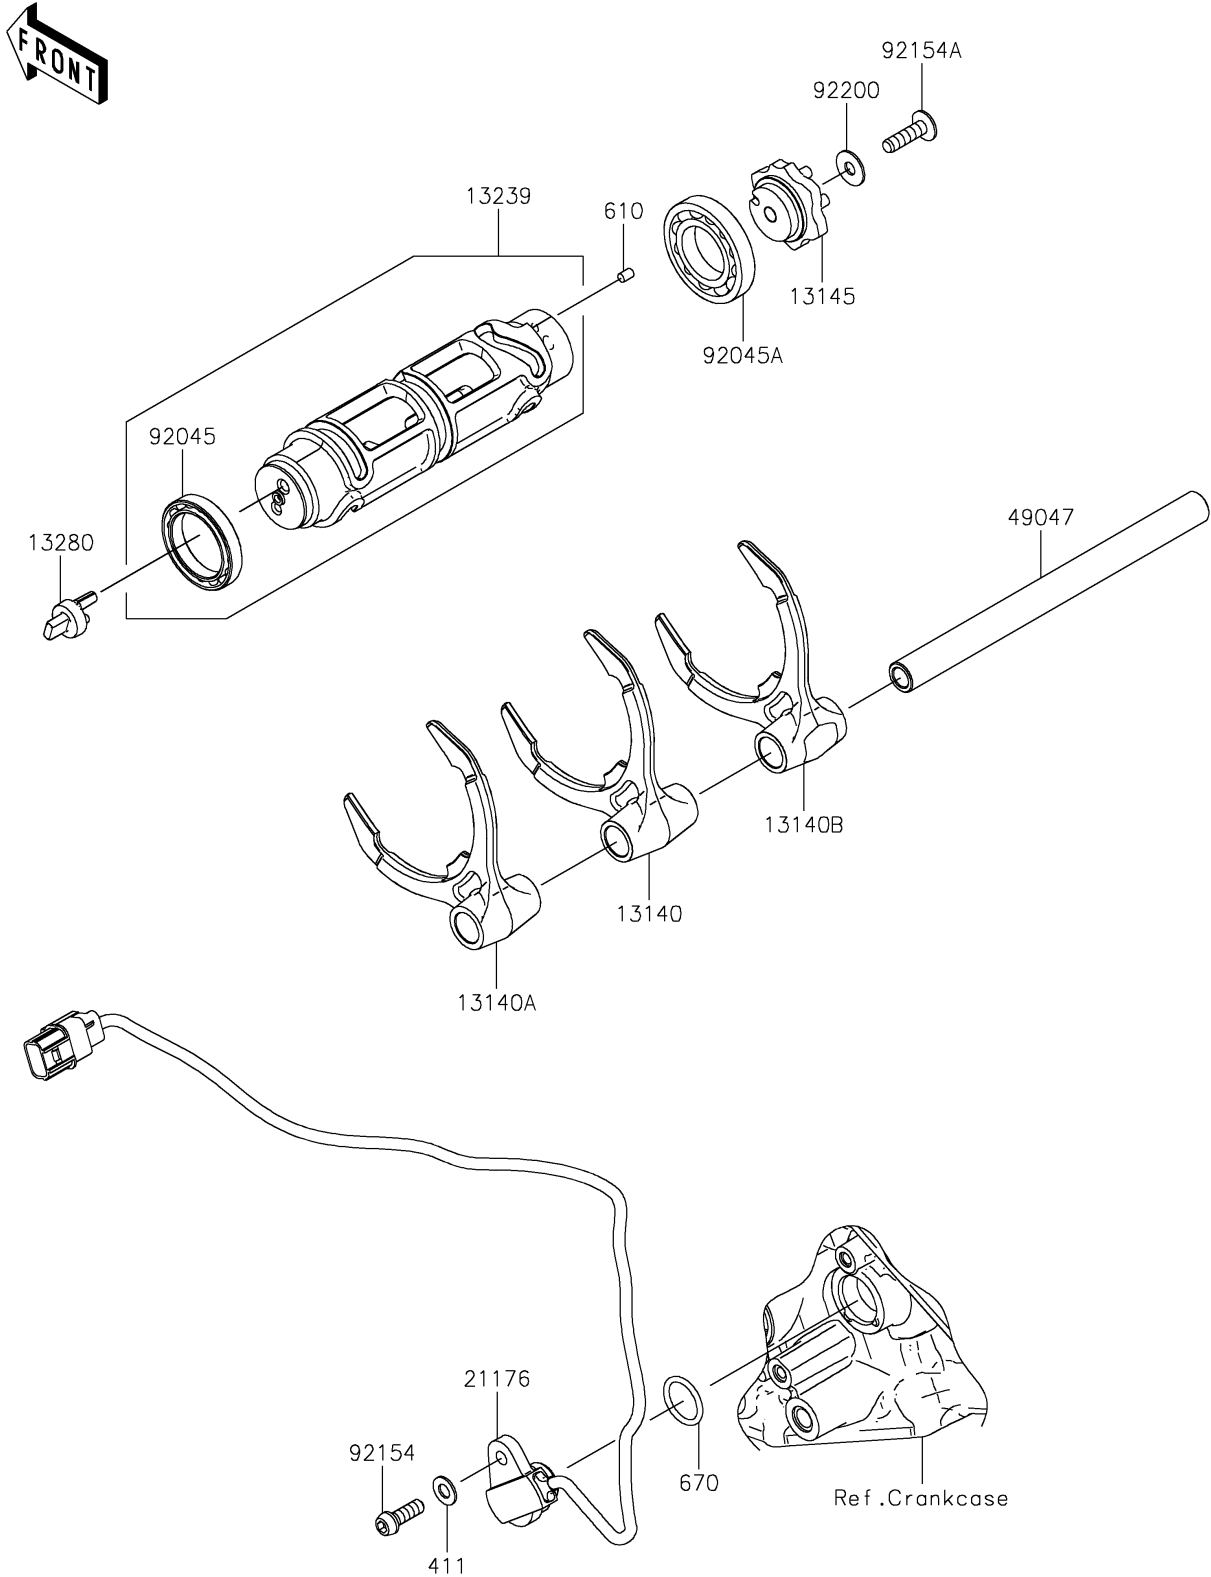

# 2021 NINJA H2® PARTS DIAGRAM

## Gear Change Drum/Shift Fork(s)

E1362

### Gear Change Drum/Shift Fork(s)

ITEM NAME	PART NUMBER	QUANTITY
FORK-SHIFT,3RD&4TH (Ref # 13140)	13140-0645	1
FORK-SHIFT,5TH&6TH (Ref # 13140A)	13140-0646	1
FORK-SHIFT,1ST&2ND (Ref # 13140B)	13140-0649	1
CAM-CHANGE DRUM (Ref # 13145)	13145-0572	1
DRUM-ASSY-CHANGE (Ref # 13239)	13239-0605	1
HOLDER (Ref # 13280)	13280-0964	1
SENSOR,GEAR POSITION (Ref # 21176)	21176-0787	1
ROD-SHIFT (Ref # 49047)	49047-0635	1
BEARING-BALL,6806 (Ref # 92045)	92045-0826	1
BEARING-BALL,16005 (Ref # 92045A)	92045-1045	1
BOLT,SOCKET,6X18 (Ref # 92154)	92154-1455	1
BOLT,TORX,6X22 (Ref # 92154A)	92154-2903	1
WASHER,6X16X1 (Ref # 92200)	92200-2145	1
WASHER-PLAIN,6MM (Ref # 411)	411AA0600	1
ROLLER,4X6 (Ref # 610)	610A0406	1
O RING,18MM (Ref # 670)	670D2018	1