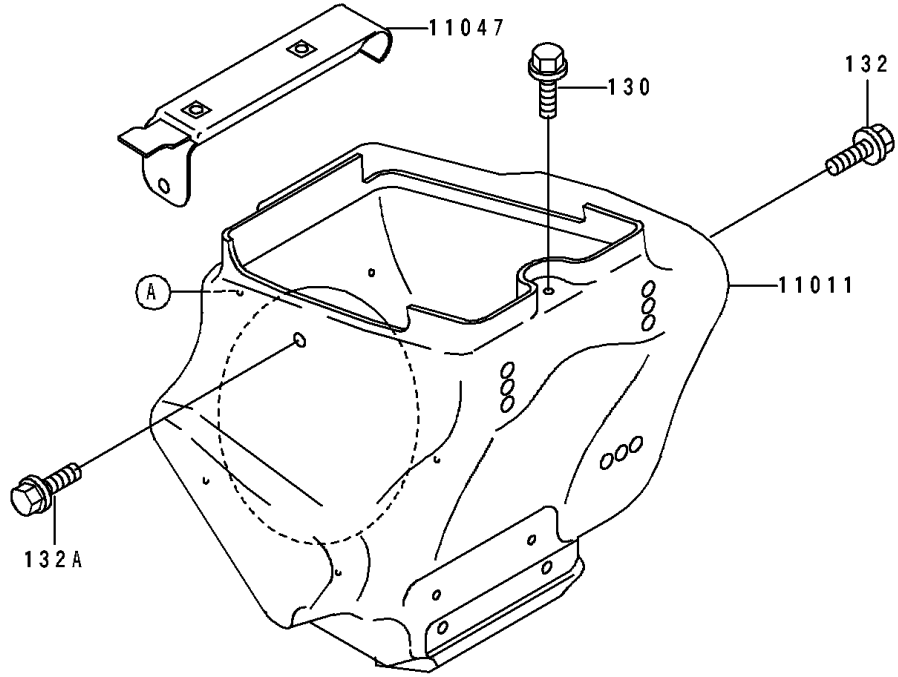

1991 KX80 PARTS DIAGRAM

Air Filter

E1130

1991 KX80 PARTS LIST

Air Filter

ITEM NAME	PART NUMBER	QUANTITY
CASE-AIR FILTER (Ref # 11011)	11011-1342	1
ELEMENT-AIR FILTER (Ref # 11013)	11013-1201	1
BRACKET,IGNITER (Ref # 11047)	11047-1361	1
HOLDER,ELEMENT (Ref # 13091)	13091-1696	1
HOLDER (Ref # 13091A)	13091-1697	1
DUCT,AIR FILTER (Ref # 14073)	14073-1448	1
SCREW,TAPPING,5X14 (Ref # 92009)	92009-1635	5
CLAMP,55MM (Ref # 92037)	92037-1486	1
BOLT,WING (Ref # 92150)	92150-1565	1
CLAMP,126MM (Ref # 92170)	92170-1194	1
BOLT-FLANGED (Ref # 130)	130G0608	1
BOLT-FLANGED-SMALL (Ref # 132)	132G0614	1
BOLT-FLANGED-SMALL (Ref # 132A)	132G0620	1