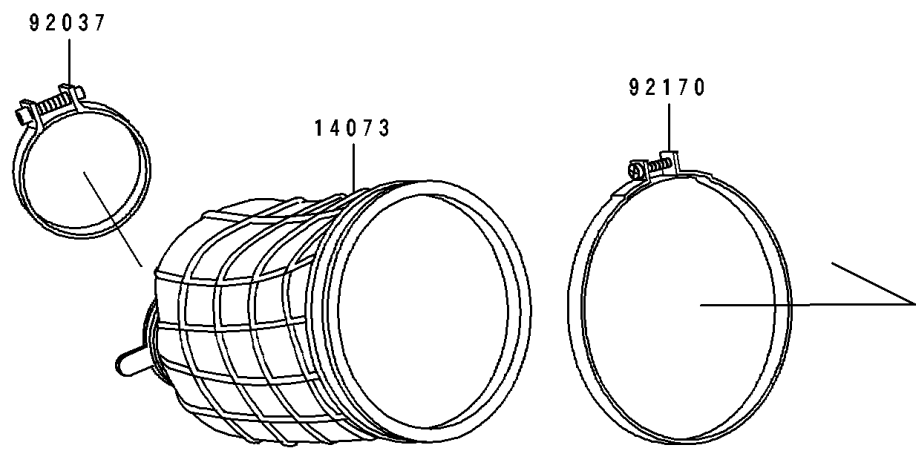

1991 KX80 PARTS DIAGRAM

Air Filter

E1130

1991 KX80 PARTS LIST

Air Filter

ITEM NAME	PART NUMBER	QUANTITY
CASE-AIR FILTER (Ref # 11011)	11011-1342	1
ELEMENT-AIR FILTER (Ref # 11013)	11013-1201	1
BRACKET,IGNITER (Ref # 11047)	11047-1361	1
HOLDER,ELEMENT (Ref # 13091)	13091-1696	1
HOLDER (Ref # 13091A)	13091-1697	1
DUCT,AIR FILTER (Ref # 14073)	14073-1448	1
SCREW,TAPPING,5X14 (Ref # 92009)	92009-1635	5
CLAMP,55MM (Ref # 92037)	92037-1486	1
BOLT,WING (Ref # 92150)	92150-1565	1
CLAMP,126MM (Ref # 92170)	92170-1194	1
BOLT-FLANGED (Ref # 130)	130G0608	1
BOLT-FLANGED-SMALL (Ref # 132)	132G0614	1
BOLT-FLANGED-SMALL (Ref # 132A)	132G0620	1