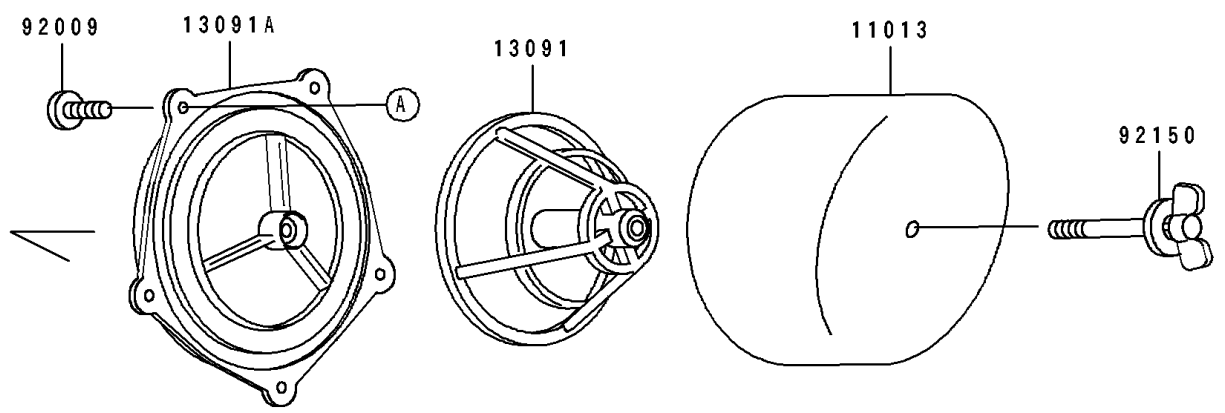

1991 KX80 PARTS DIAGRAM

Air Filter

E1130

1991 KX80 PARTS LIST

Air Filter

ITEM NAME	PART NUMBER	QUANTITY
CASE-AIR FILTER (Ref # 11011)	11011-1342	1
ELEMENT-AIR FILTER (Ref # 11013)	11013-1201	1
BRACKET,IGNITER (Ref # 11047)	11047-1361	1
HOLDER,ELEMENT (Ref # 13091)	13091-1696	1
HOLDER (Ref # 13091A)	13091-1697	1
DUCT,AIR FILTER (Ref # 14073)	14073-1448	1
SCREW,TAPPING,5X14 (Ref # 92009)	92009-1635	5
CLAMP,55MM (Ref # 92037)	92037-1486	1
BOLT,WING (Ref # 92150)	92150-1565	1
CLAMP,126MM (Ref # 92170)	92170-1194	1
BOLT-FLANGED (Ref # 130)	130G0608	1
BOLT-FLANGED-SMALL (Ref # 132)	132G0614	1
BOLT-FLANGED-SMALL (Ref # 132A)	132G0620	1