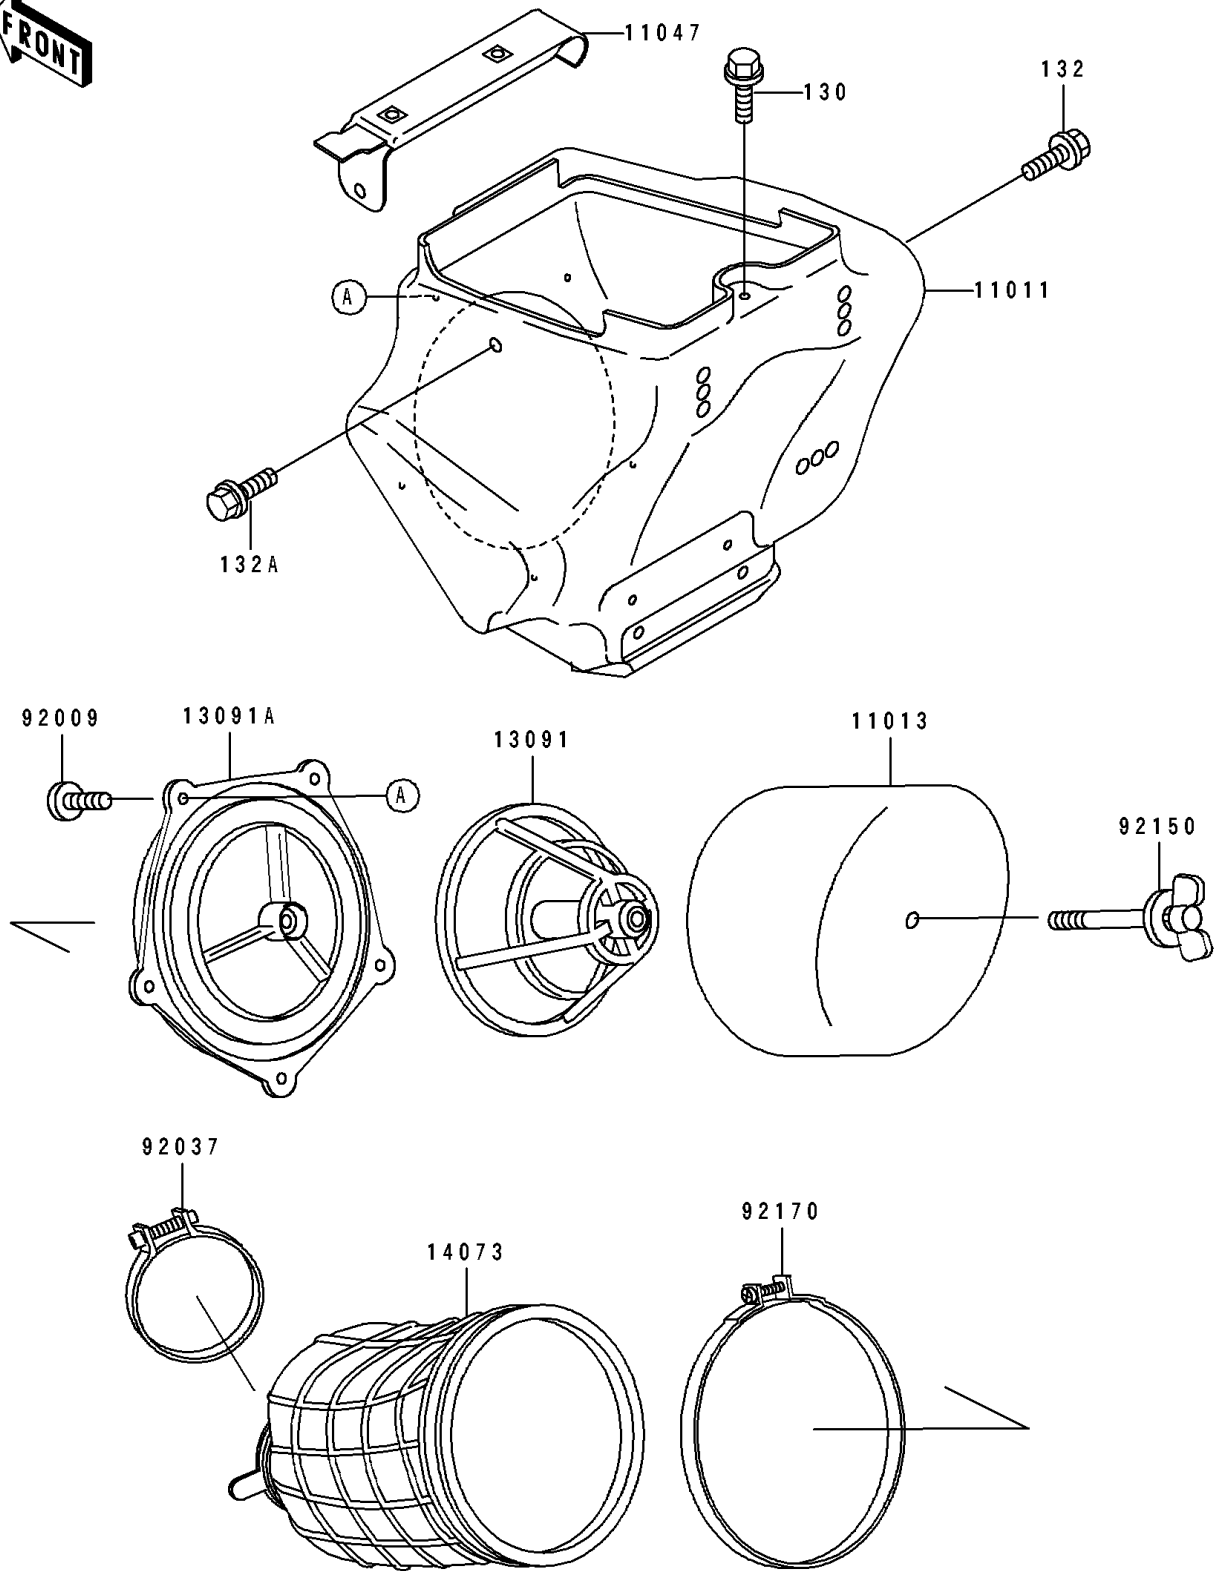

1991 Big Wheel PARTS DIAGRAM

Air Filter

E1130

1991 Big Wheel PARTS LIST

Air Filter

ITEM NAME	PART NUMBER	QUANTITY
CASE-AIR FILTER (Ref # 11011)	11011-1342	1
ELEMENT-AIR FILTER (Ref # 11013)	11013-1201	1
BRACKET,IGNITER (Ref # 11047)	11047-1361	1
HOLDER,ELEMENT (Ref # 13091)	13091-1696	1
HOLDER (Ref # 13091A)	13091-1697	1
DUCT,AIR FILTER (Ref # 14073)	14073-1448	1
SCREW,TAPPING,5X14 (Ref # 92009)	92009-1635	5
CLAMP,55MM (Ref # 92037)	92037-1486	1
BOLT,WING (Ref # 92150)	92150-1565	1
CLAMP,126MM (Ref # 92170)	92170-1194	1
BOLT-FLANGED (Ref # 130)	130G0608	1
BOLT-FLANGED-SMALL (Ref # 132)	132G0614	1
BOLT-FLANGED-SMALL (Ref # 132A)	132G0620	1