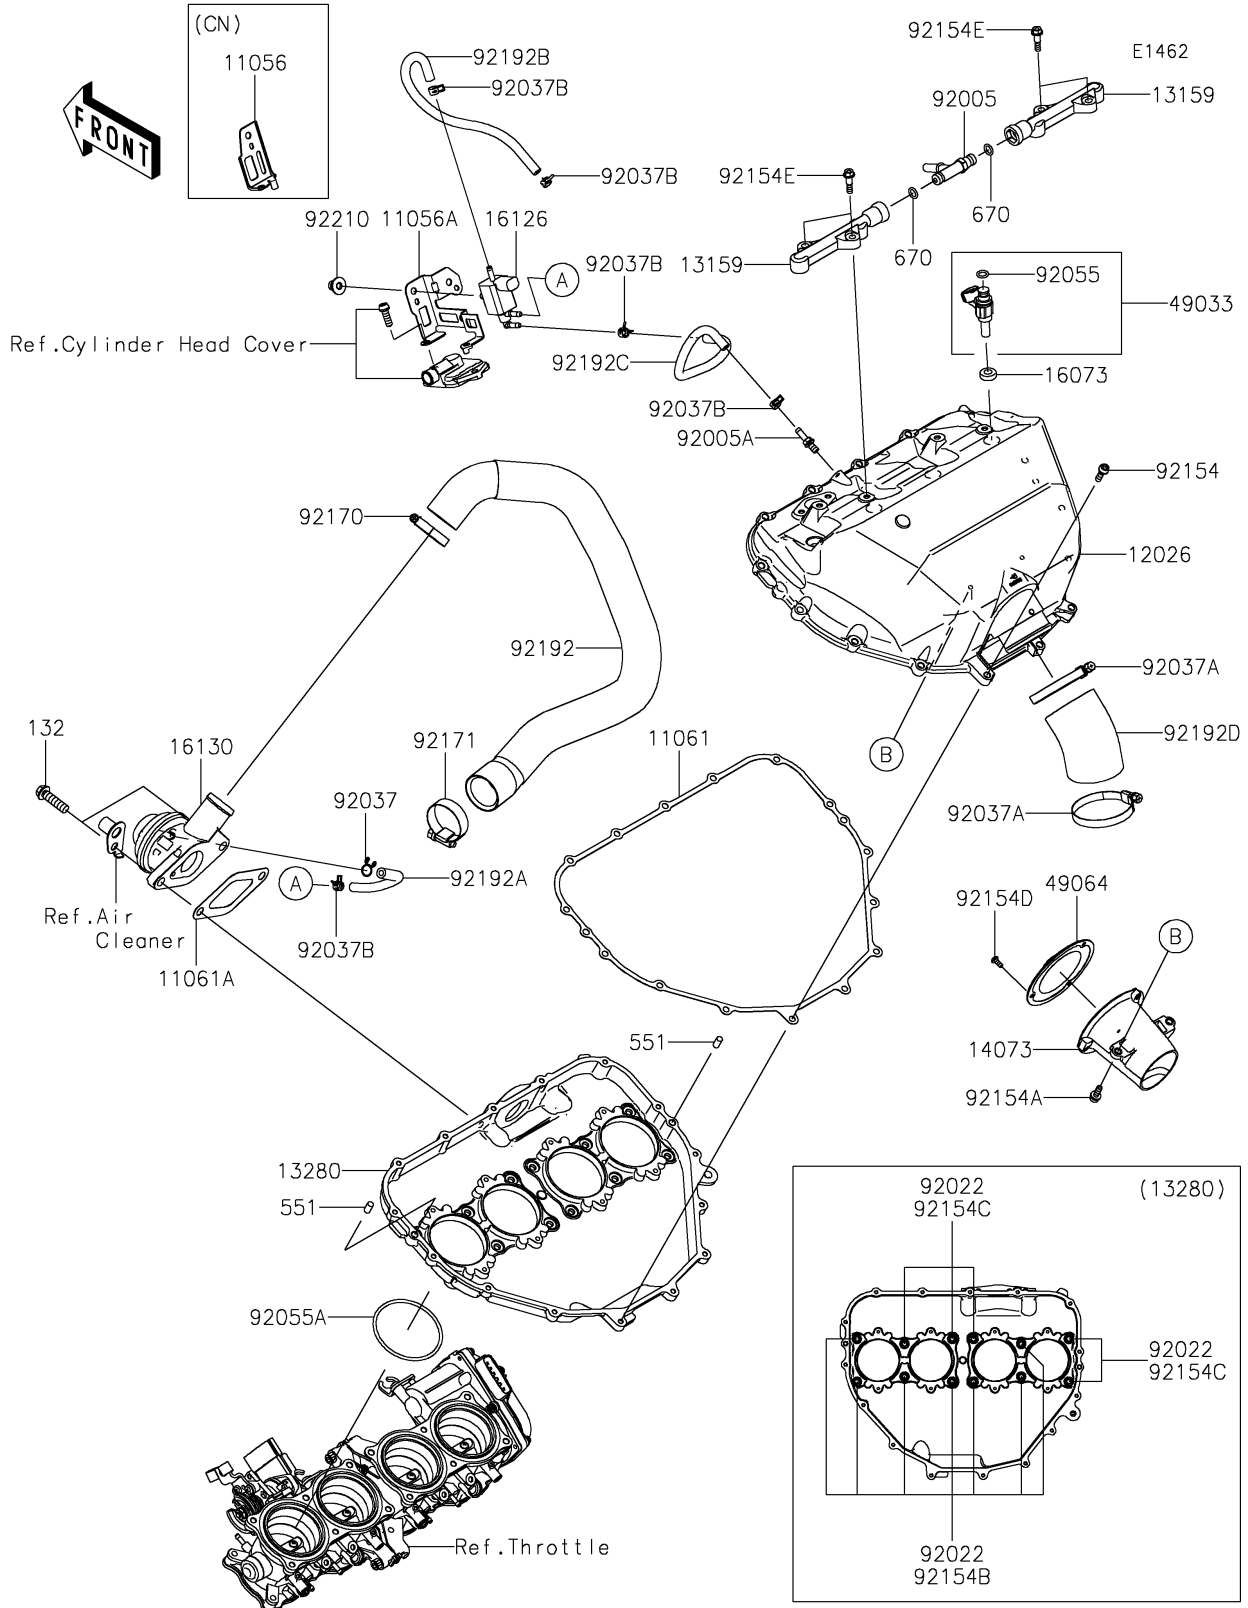

2021 NINJA H2® PARTS DIAGRAM

Air Chamber

2021 NINJA H2® PARTS LIST

Air Chamber

ITEM NAME	PART NUMBER	QUANTITY
BRACKET,SOLENOID VALVE (Ref # 11056)	11056-4452	1
BRACKET,SOLENOID VALVE (Ref # 11056A)	11056-7498	1
GASKET,CHAMBER (Ref # 11061)	11061-0949	1
GASKET,BLOWOFF VALVE (Ref # 11061A)	11061-0950	1
CHAMBER,INTAKE (Ref # 12026)	12026-0018	1
CONNECTOR (Ref # 13159)	13159-0016	2
HOLDER,CHAMBER (Ref # 13280)	13280-0801	1
DUCT,DIFFUSER (Ref # 14073)	14073-0884	1
INSULATOR (Ref # 16073)	16073-0129	4
VALVE,SOLENOID (Ref # 16126)	16126-0751	1
VALVE-ASSY-RELIEF,BLOWOFF (Ref # 16130)	16130-0004	1
NOZZLE-INJECTION (Ref # 49033)	49033-0035	4
FILTER-AIR (Ref # 49064)	49064-0007	1
FITTING (Ref # 92005)	92005-0125	1
FITTING (Ref # 92005A)	92005-0826	1
WASHER,5.5X10.5X0.8 (Ref # 92022)	92022-037	12
CLAMP,TUBE (Ref # 92037)	92037-147	1
CLAMP,RESERVE TANK (Ref # 92037A)	92037-1586	2
CLAMP,7.8MM (Ref # 92037B)	92037-2116	5
RING-O,INJECTION NOZZLE (Ref # 92055)	92055-0124	4
RING-O,65.8X3 (Ref # 92055A)	92055-0815	4
BOLT,SOCKET,5X18 (Ref # 92154)	92154-1450	15
BOLT,SOCKET,5X16 (Ref # 92154A)	92154-1568	2
BOLT,FLANGED,5X14 (Ref # 92154B)	92154-1680	7
BOLT,FLANGED,5X95 (Ref # 92154C)	92154-1681	5
BOLT,TORX,4X10 (Ref # 92154D)	92154-1790	3
BOLT,SHOULDER,5X20 (Ref # 92154E)	92154-3971	4
CLAMP (Ref # 92170)	92170-1036	1
CLAMP (Ref # 92171)	92171-0058	1

2021 NINJA H2® PARTS LIST

Air Chamber

ITEM NAME	PART NUMBER	QUANTITY
TUBE,BLOWOFF VALVE-AIR FILTER (Ref # 92192)	92192-1416	1
TUBE,SOLENOID-BLOWOFF VALVE (Ref # 92192A)	92192-1417	1
TUBE,SOLENOID-THROTTLE BODY (Ref # 92192B)	92192-1418	1
TUBE,SOLENOID-CHAMBER (Ref # 92192C)	92192-1419	1
TUBE,DIFFUSER (Ref # 92192D)	92192-1972	1
NUT,CAP,6MM (Ref # 92210)	92210-0170	1
BOLT-FLANGED-SMALL,8X30 (Ref # 132)	132BC0830	2
PIN-DOWEL,6X12 (Ref # 551)	551A0612	2
O RING,8MM (Ref # 670)	670E1508	2