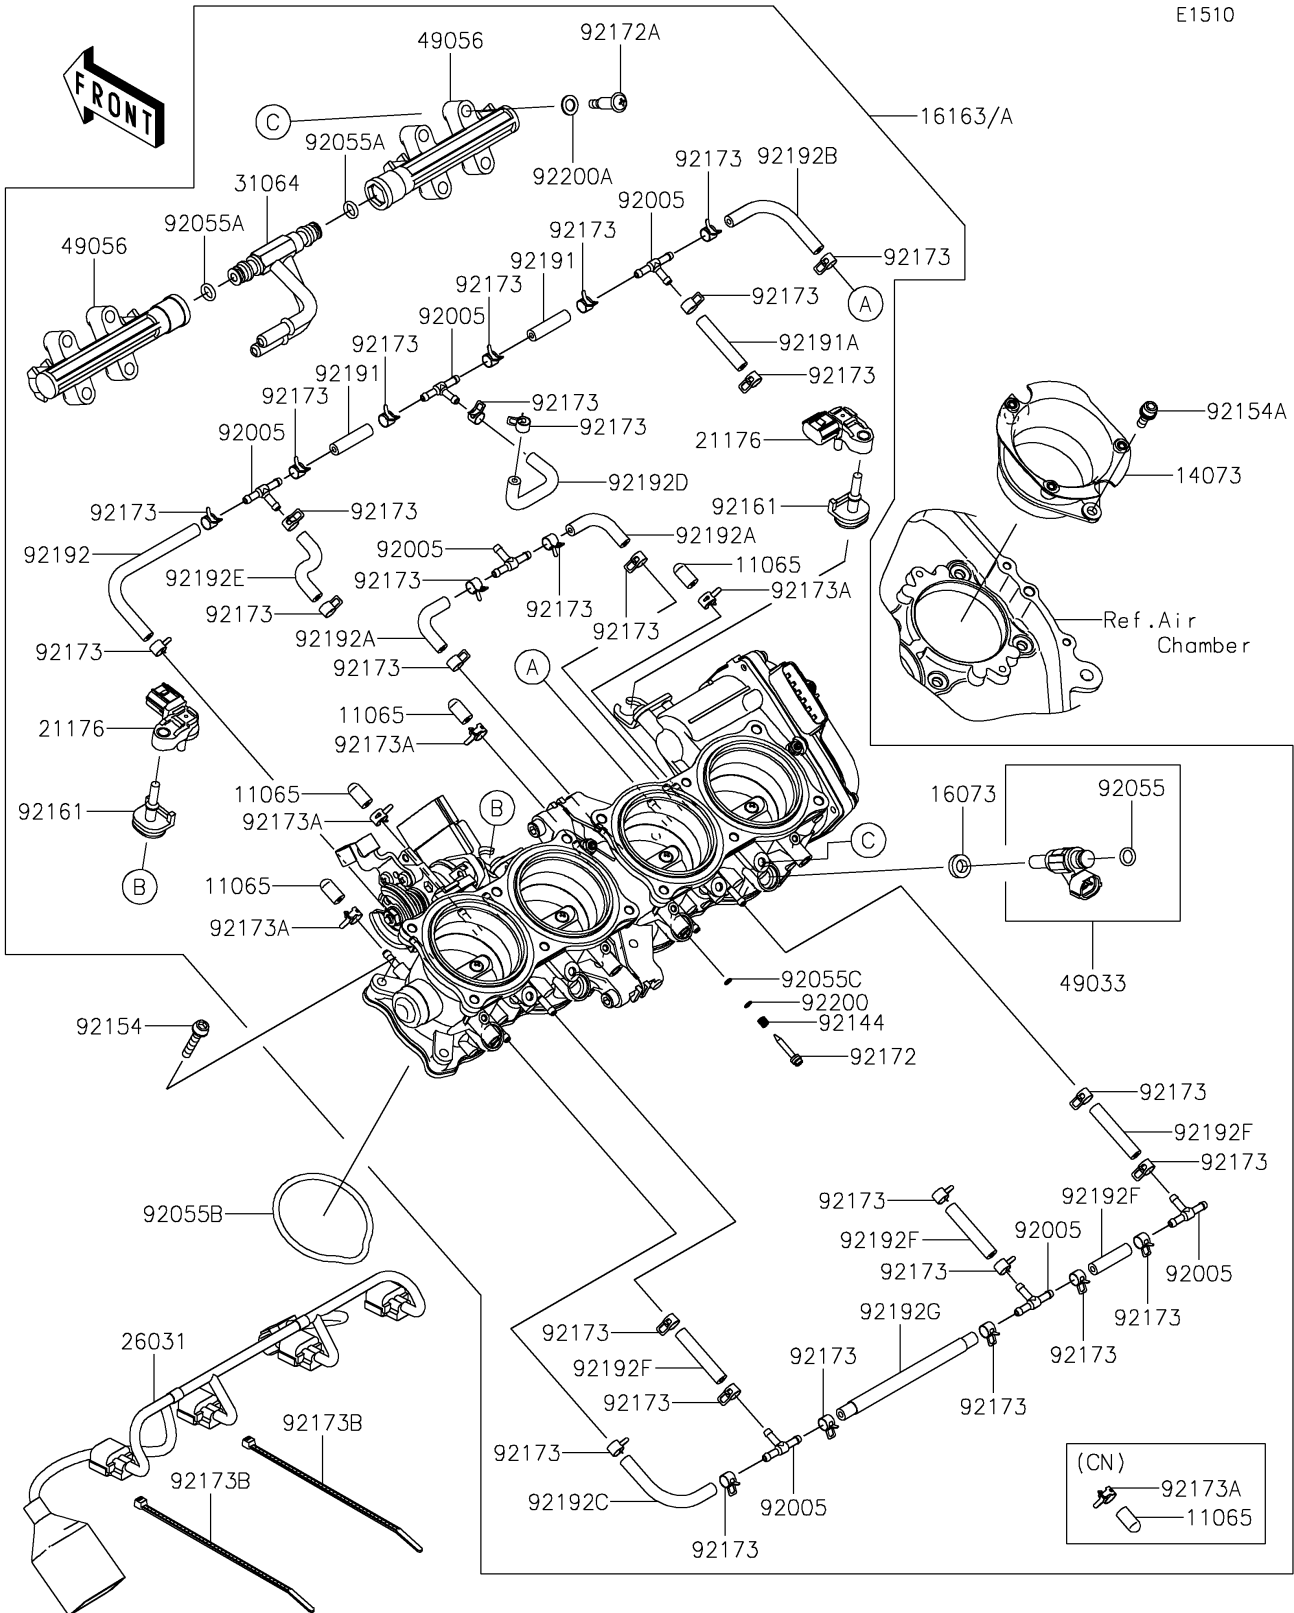

2021 NINJA H2® PARTS DIAGRAM

Throttle

E1510

2021 NINJA H2® PARTS LIST

Throttle

ITEM NAME	PART NUMBER	QUANTITY
CAP (Ref # 11065)	11065-0904	4
CAP (Ref # 11065)	11065-0904	8
DUCT,AIR FANNEL (Ref # 14073)	14073-0804	4
INSULATOR (Ref # 16073)	16073-0825	4
THROTTLE-ASSY (Ref # 16163)	16163-0980	1
THROTTLE-ASSY (Ref # 16163A)	16163-0989	1
SENSOR,BOOST (Ref # 21176)	21176-3777	2
HARNESS (Ref # 26031)	26031-1782	1
PIPE-COMP (Ref # 31064)	31064-0674	1
NOZZLE-INJECTION (Ref # 49033)	49033-0564	4
PIPE-INJECTION (Ref # 49056)	49056-0037	2
FITTING (Ref # 92005)	92005-1380	7
FITTING (Ref # 92005)	92005-1380	4
RING-O,INJECTION NOZZLE (Ref # 92055)	92055-0124	4
RING-O (Ref # 92055A)	92055-0761	2
RING-O (Ref # 92055B)	92055-0817	4
RING-O (Ref # 92055C)	92055-0840	4
SPRING,PILOT AIR SCREW (Ref # 92144)	92144-1674	4
BOLT,SOCKET,5X28 (Ref # 92154)	92154-1451	7
BOLT,SOCKET,5X16 (Ref # 92154A)	92154-1568	8
DAMPER (Ref # 92161)	92161-0673	2
SCREW (Ref # 92172)	92172-0156	4
SCREW,PIPE INJECTION (Ref # 92172A)	92172-0828	4
CLAMP (Ref # 92173)	92173-1420	30
CLAMP (Ref # 92173)	92173-1420	18
CLAMP (Ref # 92173A)	92173-1421	4
CLAMP (Ref # 92173A)	92173-1421	8
CLAMP (Ref # 92173B)	92173-1470	2
TUBE,3.2X7.4X30 (Ref # 92191)	92191-1550	2

2021 NINJA H2® PARTS LIST

Throttle

ITEM NAME	PART NUMBER	QUANTITY
TUBE,3.2X7.4X40 (Ref # 92191A)	92191-1551	1
TUBE,3.2X7.4X115 (Ref # 92192)	92192-0131	1
TUBE,3.2X7.4X45 (Ref # 92192A)	92192-1445	2
TUBE,3.2X7.4X75 (Ref # 92192B)	92192-1446	1
TUBE,3.5X7.5X70 (Ref # 92192C)	92192-1447	1
TUBE (Ref # 92192D)	92192-1492	1
TUBE (Ref # 92192E)	92192-1493	1
TUBE,3.5X7.5X40 (Ref # 92192F)	92192-1494	4
TUBE,3.5X7.5X115 (Ref # 92192G)	92192-1495	1
WASHER,PILOT AIR SCREW (Ref # 92200)	92200-1564	4
WASHER (Ref # 92200A)	92200-3807	4