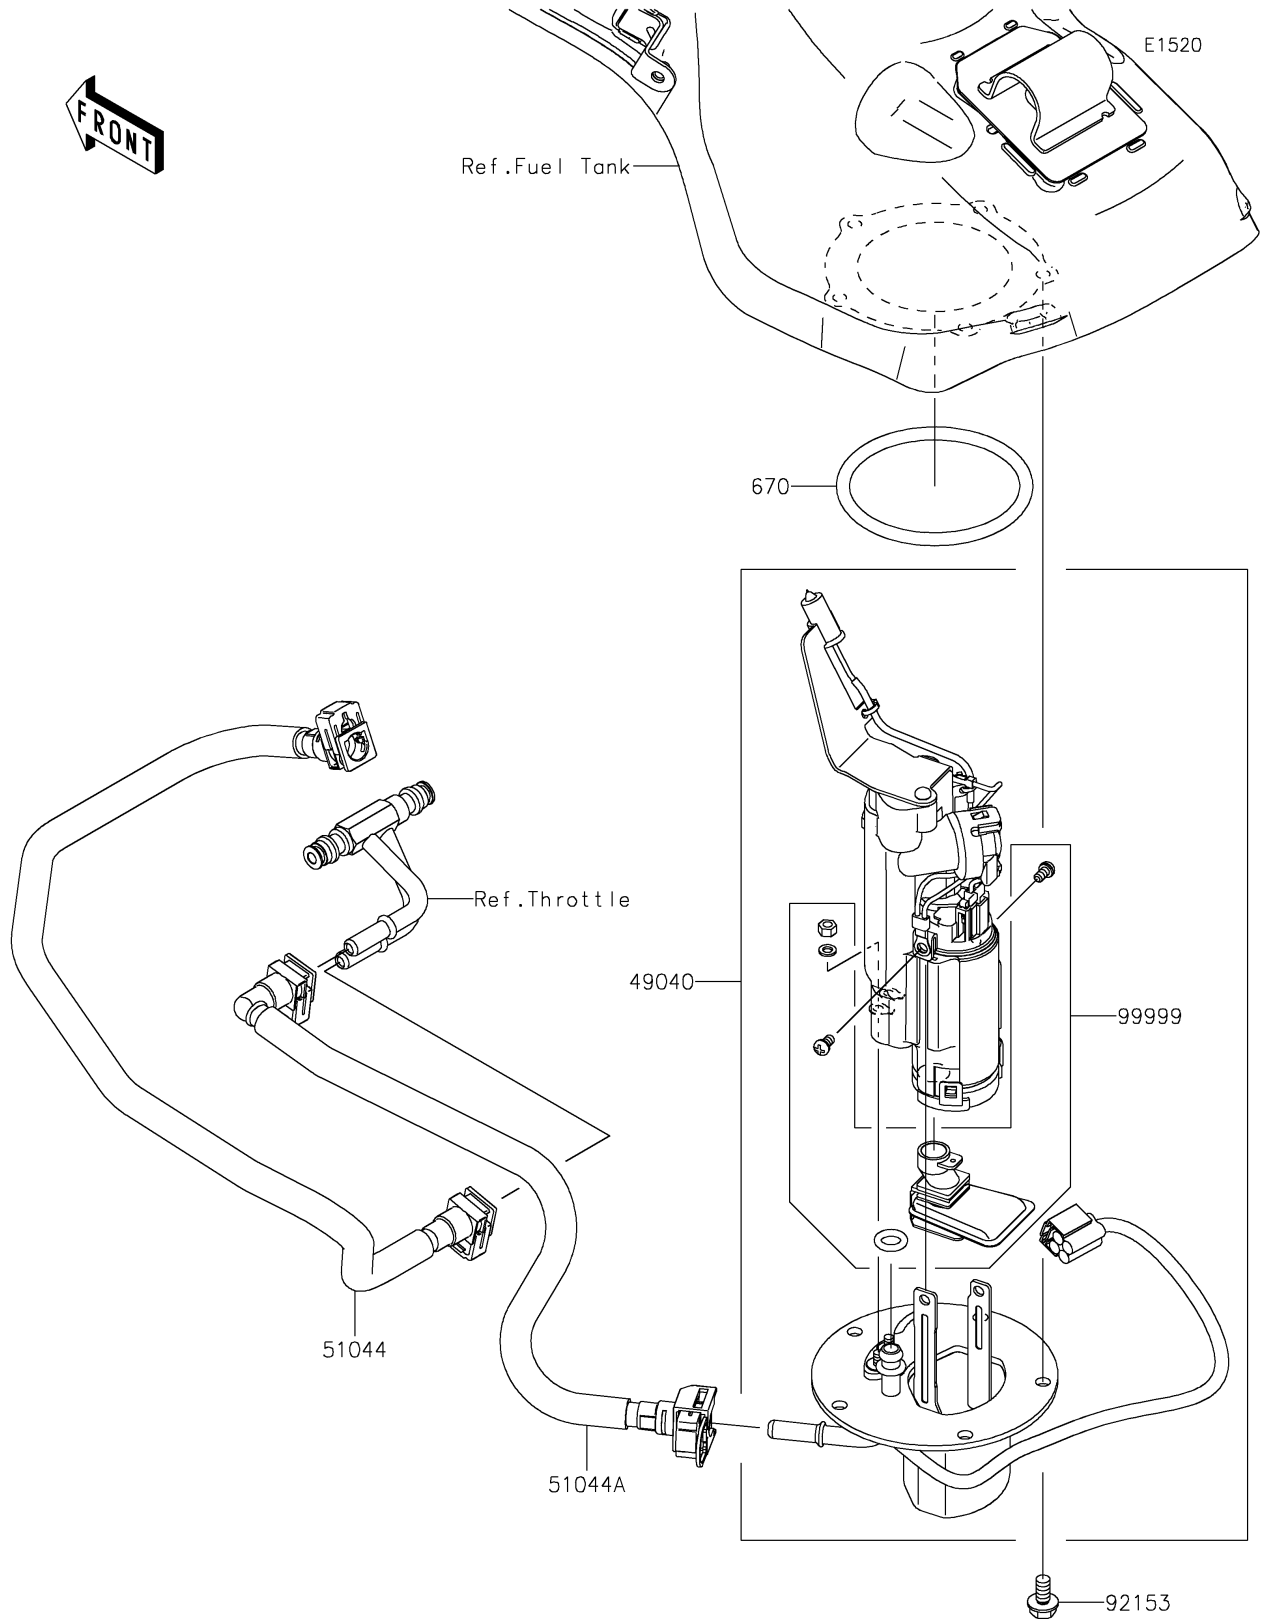

2021 NINJA H2® PARTS DIAGRAM

Fuel Pump

2021 NINJA H2® PARTS LIST

Fuel Pump

ITEM NAME	PART NUMBER	QUANTITY
PUMP-FUEL (Ref # 49040)	49040-0785	1
TUBE-ASSY (Ref # 51044)	51044-0860	1
TUBE-ASSY (Ref # 51044A)	51044-0861	1
BOLT,FLANGED,6X12 (Ref # 92153)	92153-1283	5
KIT,FUEL FILTER (Ref # 99999)	99999-0520	1
O RING (Ref # 670)	670E5075	1