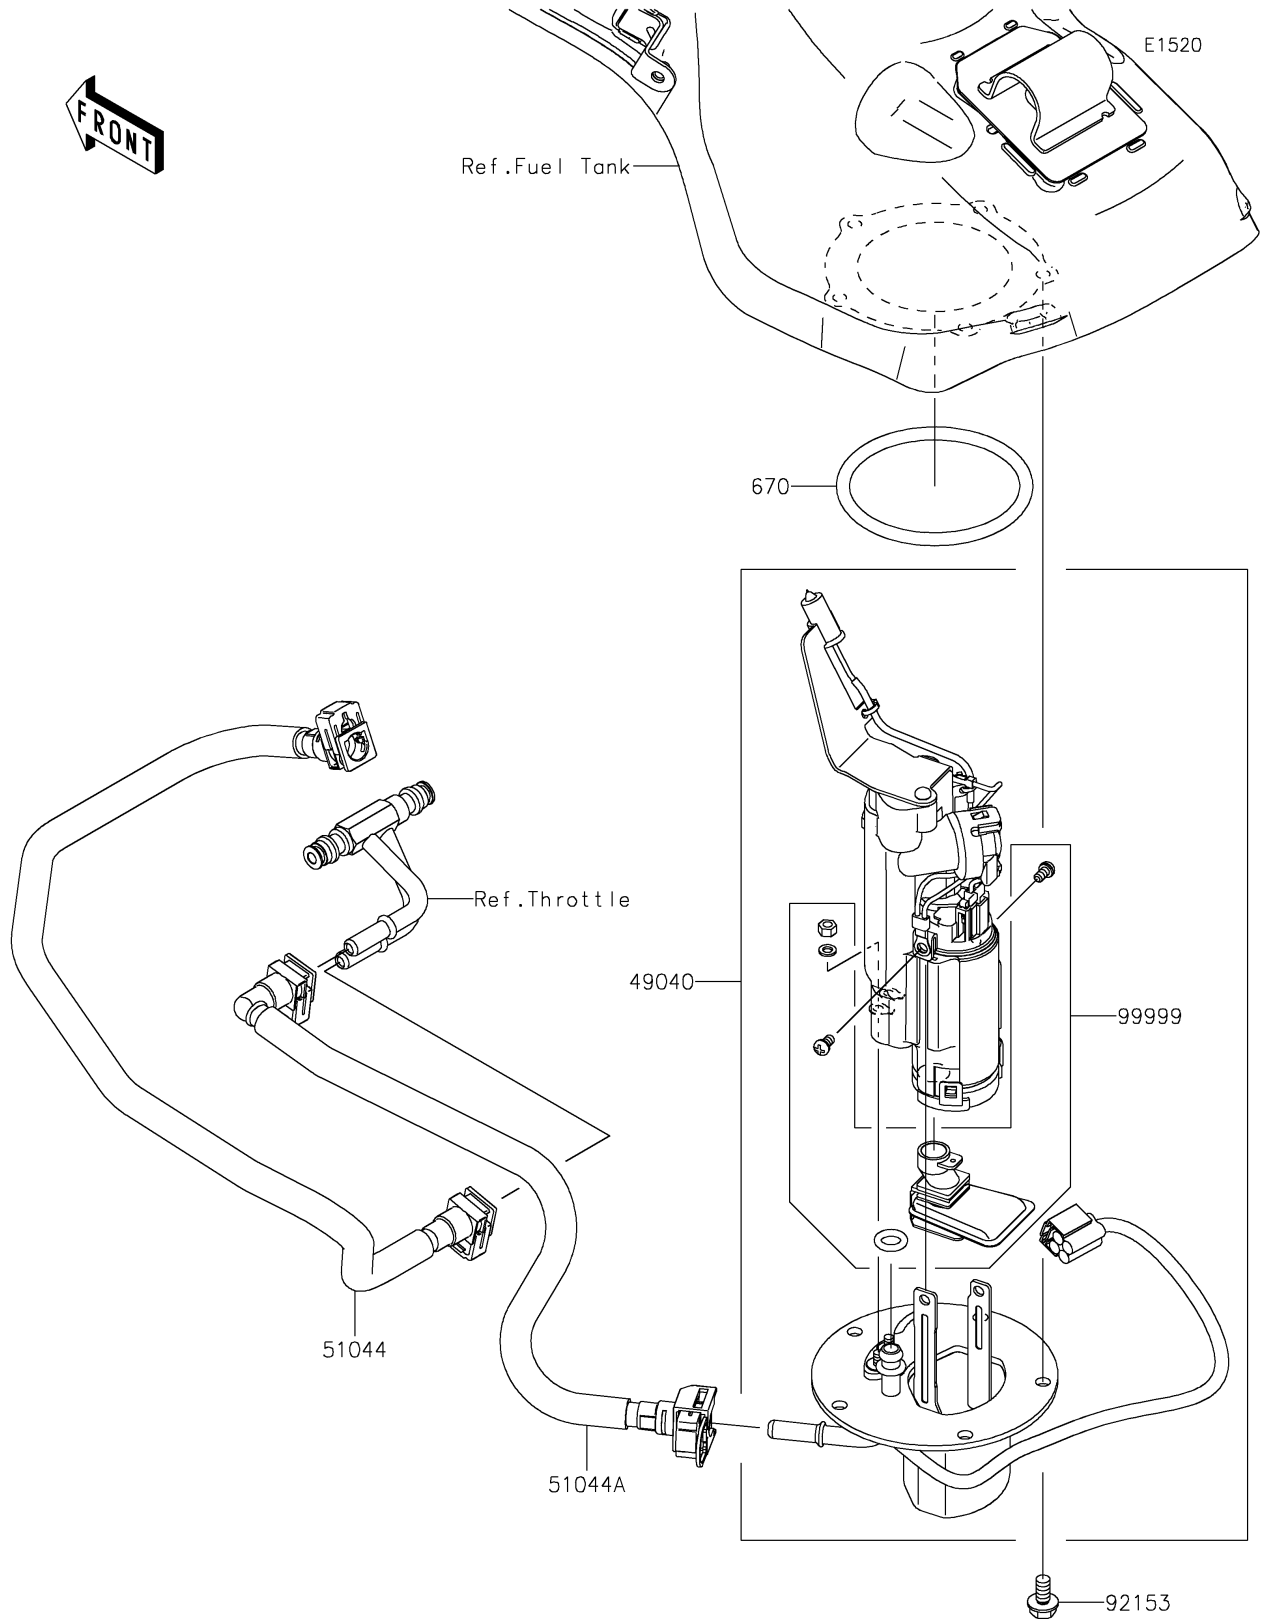

# 2021 NINJA H2® PARTS DIAGRAM

## Fuel Pump

### Fuel Pump

ITEM NAME	PART NUMBER	QUANTITY
PUMP-FUEL (Ref # 49040)	49040-0785	1
TUBE-ASSY (Ref # 51044)	51044-0860	1
TUBE-ASSY (Ref # 51044A)	51044-0861	1
BOLT,FLANGED,6X12 (Ref # 92153)	92153-1283	5
KIT,FUEL FILTER (Ref # 99999)	99999-0520	1
O RING (Ref # 670)	670E5075	1