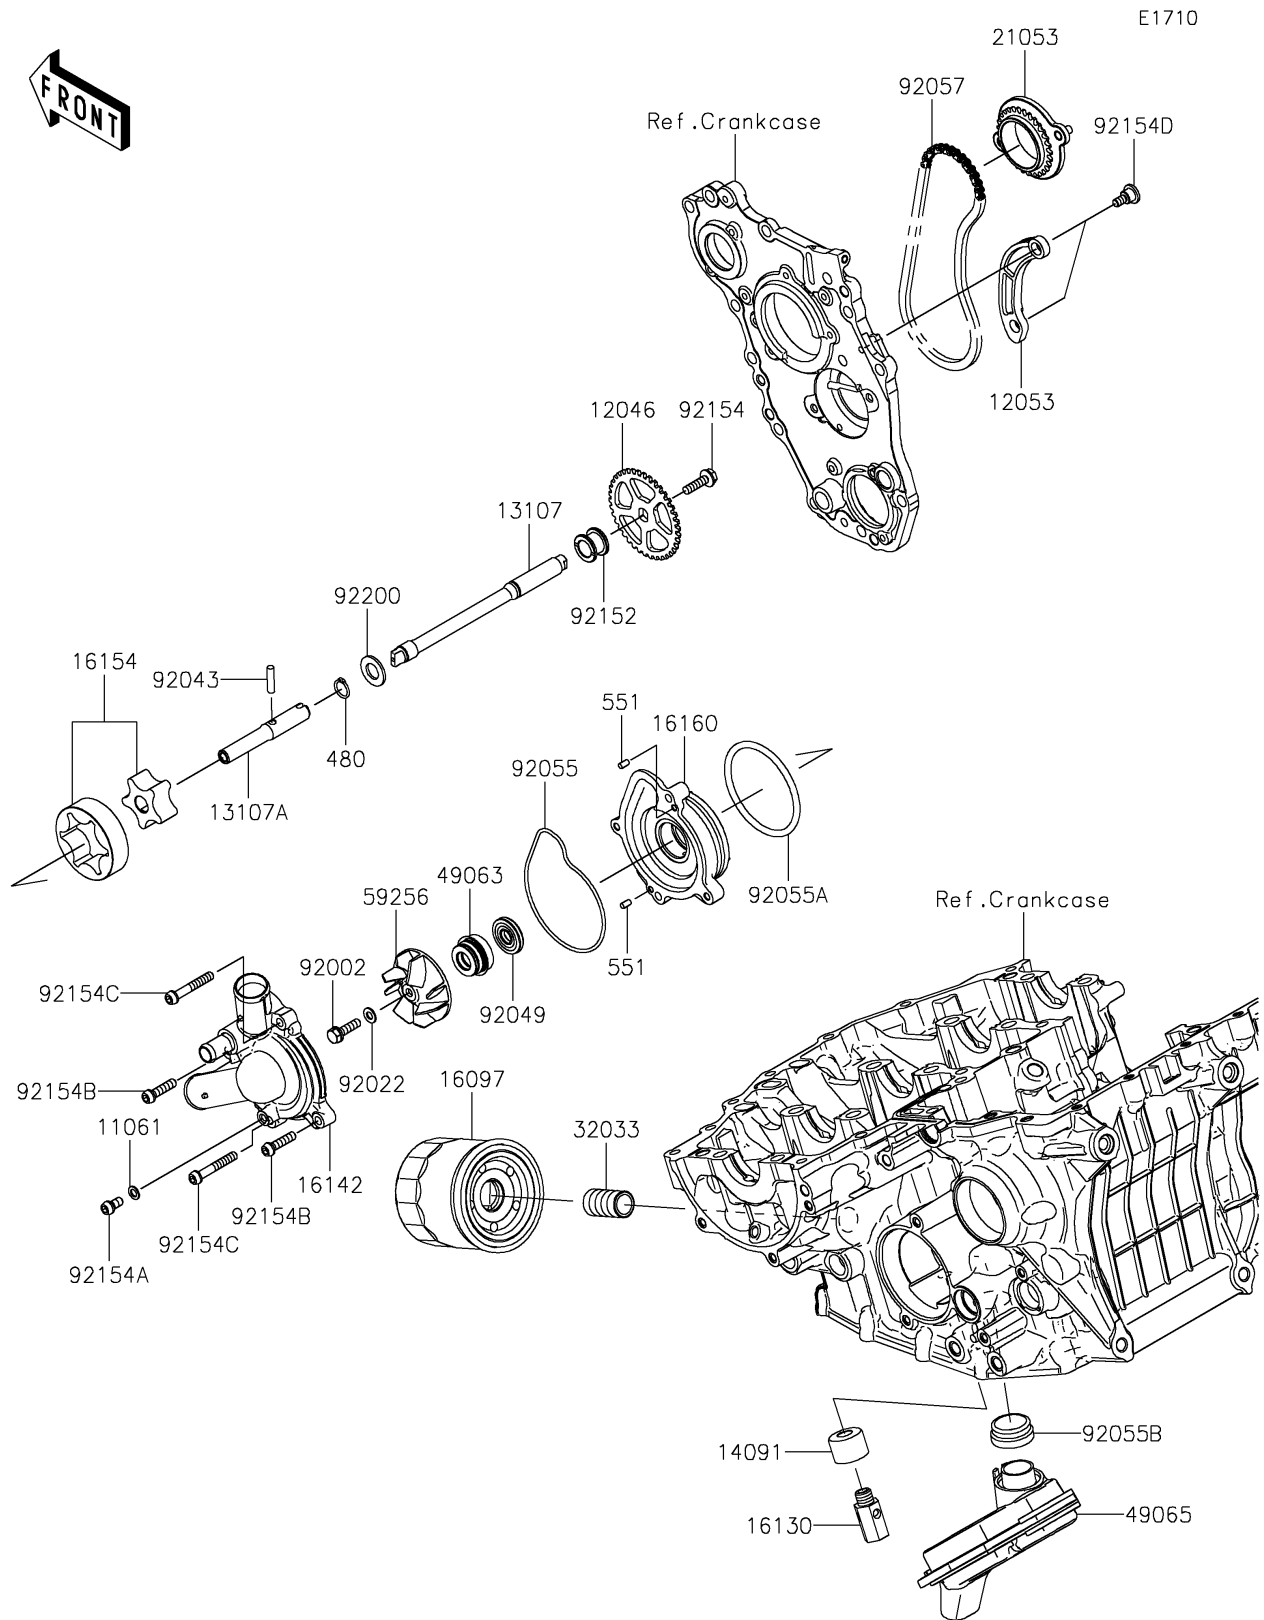

2021 NINJA H2® PARTS DIAGRAM

Oil Pump/Oil Filter

2021 NINJA H2® PARTS LIST

Oil Pump/Oil Filter

ITEM NAME	PART NUMBER	QUANTITY
GASKET (Ref # 11061)	11061-0107	1
SPROCKET,OIL PUMP,38T (Ref # 12046)	12046-0094	1
GUIDE-CHAIN (Ref # 12053)	12053-0218	1
SHAFT,RH (Ref # 13107)	13107-0809	1
SHAFT,LH (Ref # 13107A)	13107-0810	1
COVER,VALVE (Ref # 14091)	14091-0497	1
FILTER-ASSY-OIL (Ref # 16097)	16097-0009	1
VALVE-ASSY-RELIEF (Ref # 16130)	16130-0005	1
COVER-PUMP,WATER (Ref # 16142)	16142-0733	1
ROTOR-PUMP,OIL (Ref # 16154)	16154-0723	1
BODY,WATER PUMP (Ref # 16160)	16160-0786	1
SPROCKET-ASSY,PUMP DRIVE,29T (Ref # 21053)	21053-0007	1
PIPE,OIL FILTER (Ref # 32033)	32033-1535	1
SEAL-MECHANICAL,WATER (Ref # 49063)	49063-1055	1
FILTER-OIL (Ref # 49065)	49065-0037	1
IMPELLER (Ref # 59256)	59256-0011	1
BOLT,6X22 (Ref # 92002)	92002-1154	1
WASHER,6.1X12X1 (Ref # 92022)	92022-077	1
PIN,5X21.8 (Ref # 92043)	92043-1518	1
SEAL-OIL (Ref # 92049)	92049-0778	1
RING-O,WATER PUMP (Ref # 92055)	92055-0208	1
RING-O,68.2X2.4 (Ref # 92055A)	92055-1338	1
RING-O,OIL FILTER (Ref # 92055B)	92055-1503	1
CHAIN,92RH2005-76M (Ref # 92057)	92057-0635	1
COLLAR (Ref # 92152)	92152-1935	1
BOLT,FLANGED,6X22 (Ref # 92154)	92154-0387	1
BOLT,SOCKET,6X12 (Ref # 92154A)	92154-1453	1
BOLT,SOCKET,6X25 (Ref # 92154B)	92154-1457	2
BOLT,SOCKET,6X40 (Ref # 92154C)	92154-1459	2

2021 NINJA H2® PARTS LIST

Oil Pump/Oil Filter

ITEM NAME	PART NUMBER	QUANTITY
BOLT (Ref # 92154D)	92154-1651	2
WASHER,13X24X2 (Ref # 92200)	92200-0451	1
CIRCLIP-TYPE-C,13MM (Ref # 480)	480J1300	1
PIN-DOWEL,4X8 (Ref # 551)	551A0408	2