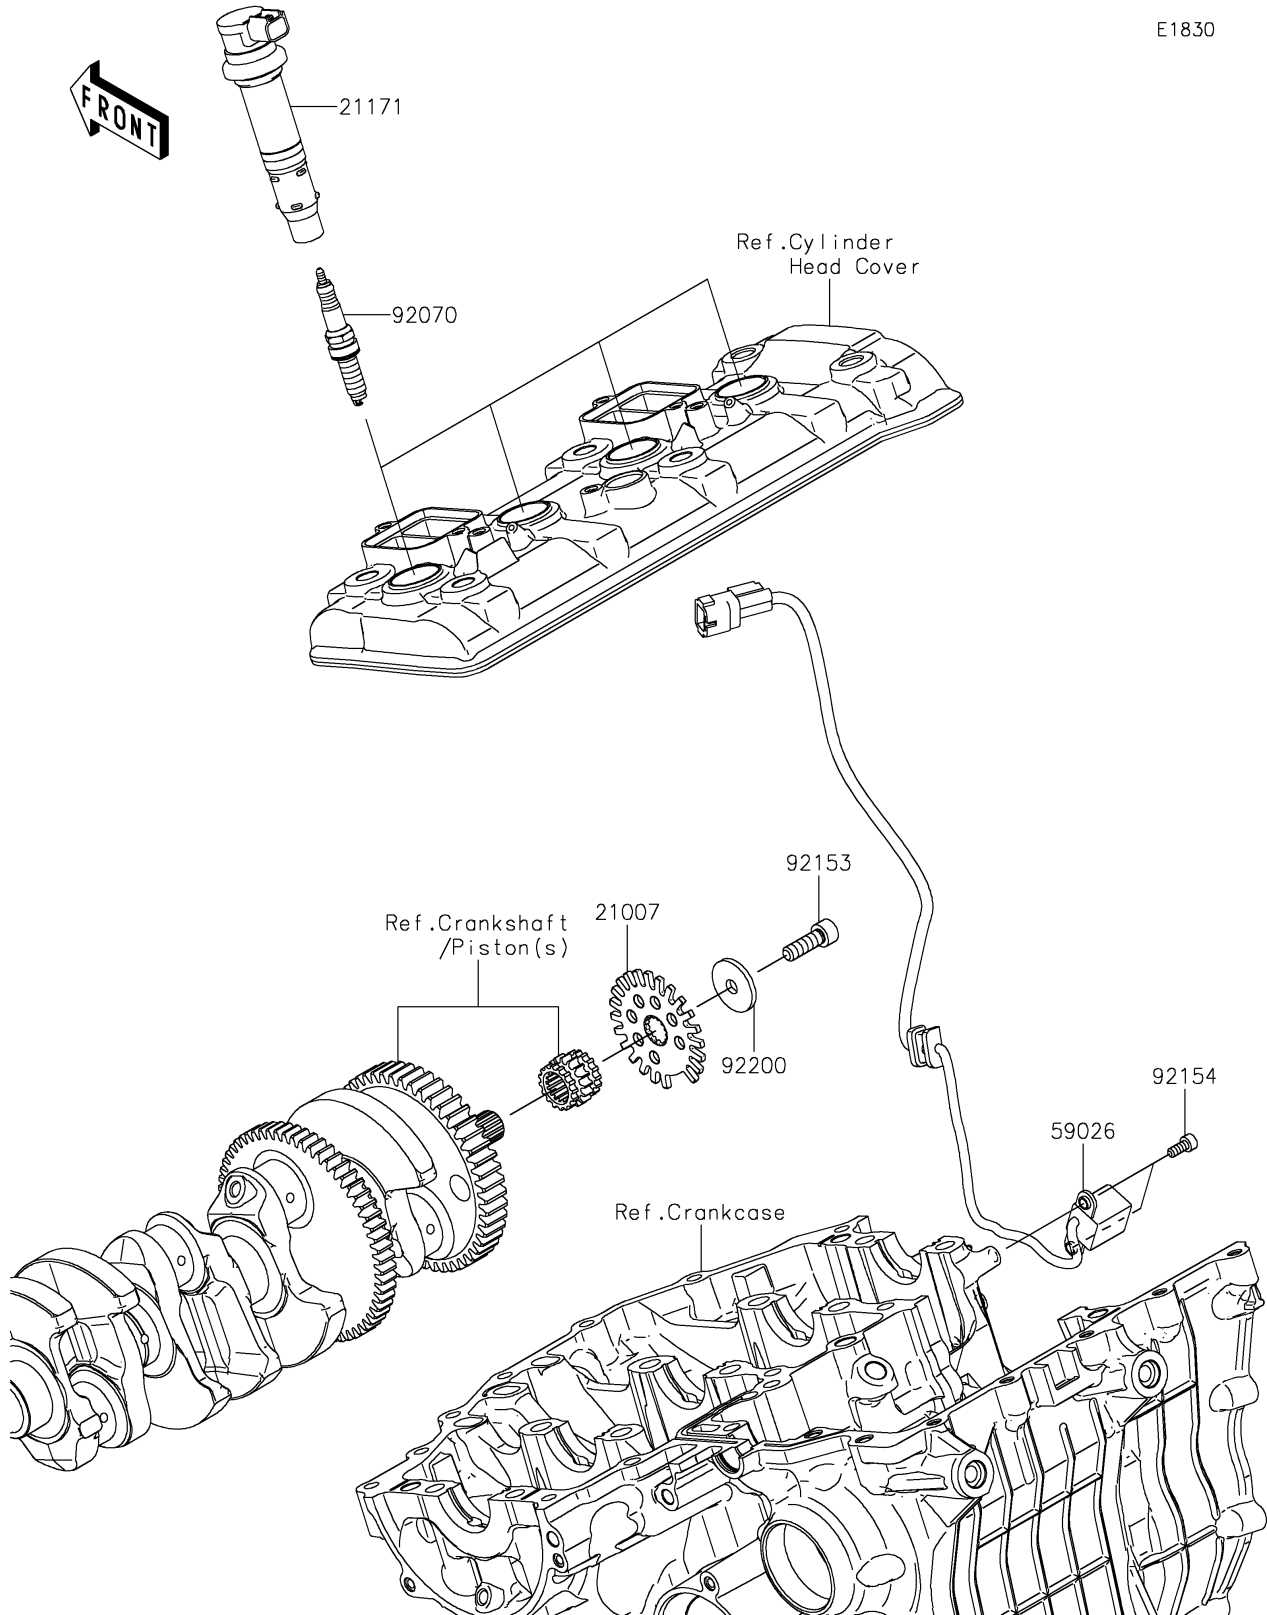

2021 NINJA H2® PARTS DIAGRAM

Ignition System

E1830

2021 NINJA H2® PARTS LIST

Ignition System

ITEM NAME	PART NUMBER	QUANTITY
ROTOR,PULSING (Ref # 21007)	21007-0622	1
COIL-ASSY-IGNITION (Ref # 21171)	21171-0732	4
COIL-PULSING (Ref # 59026)	59026-0042	1
PLUG-SPARK,SILMAR9E9(NGK) (Ref # 92070)	92070-0720	4
BOLT,8X25 (Ref # 92153)	92153-1191	1
BOLT,SOCKET,5X12 (Ref # 92154)	92154-1540	2
WASHER,8.2X30X3 (Ref # 92200)	92200-2142	1