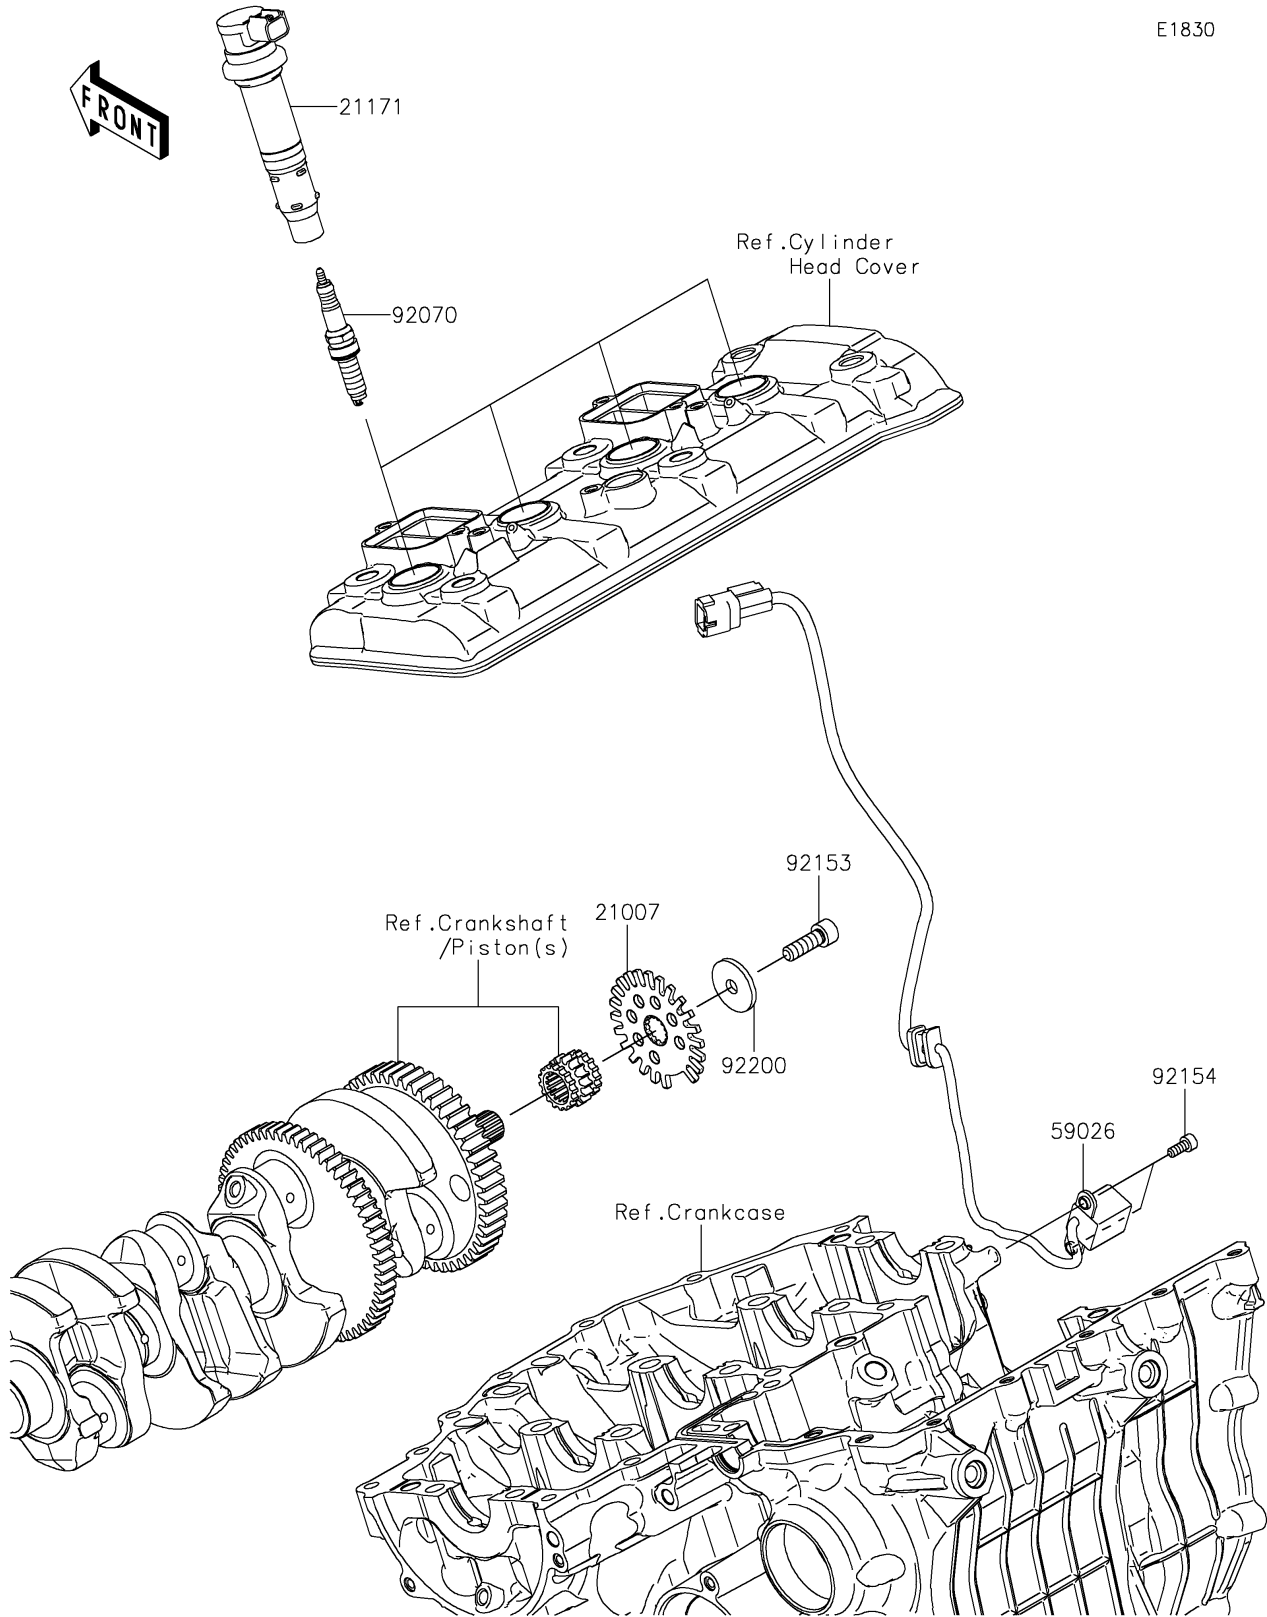

# 2021 NINJA H2® PARTS DIAGRAM

## Ignition System

E1830

### Ignition System

ITEM NAME	PART NUMBER	QUANTITY
ROTOR,PULSING (Ref # 21007)	21007-0622	1
COIL-ASSY-IGNITION (Ref # 21171)	21171-0732	4
COIL-PULSING (Ref # 59026)	59026-0042	1
PLUG-SPARK,SILMAR9E9(NGK) (Ref # 92070)	92070-0720	4
BOLT,8X25 (Ref # 92153)	92153-1191	1
BOLT,SOCKET,5X12 (Ref # 92154)	92154-1540	2
WASHER,8.2X30X3 (Ref # 92200)	92200-2142	1