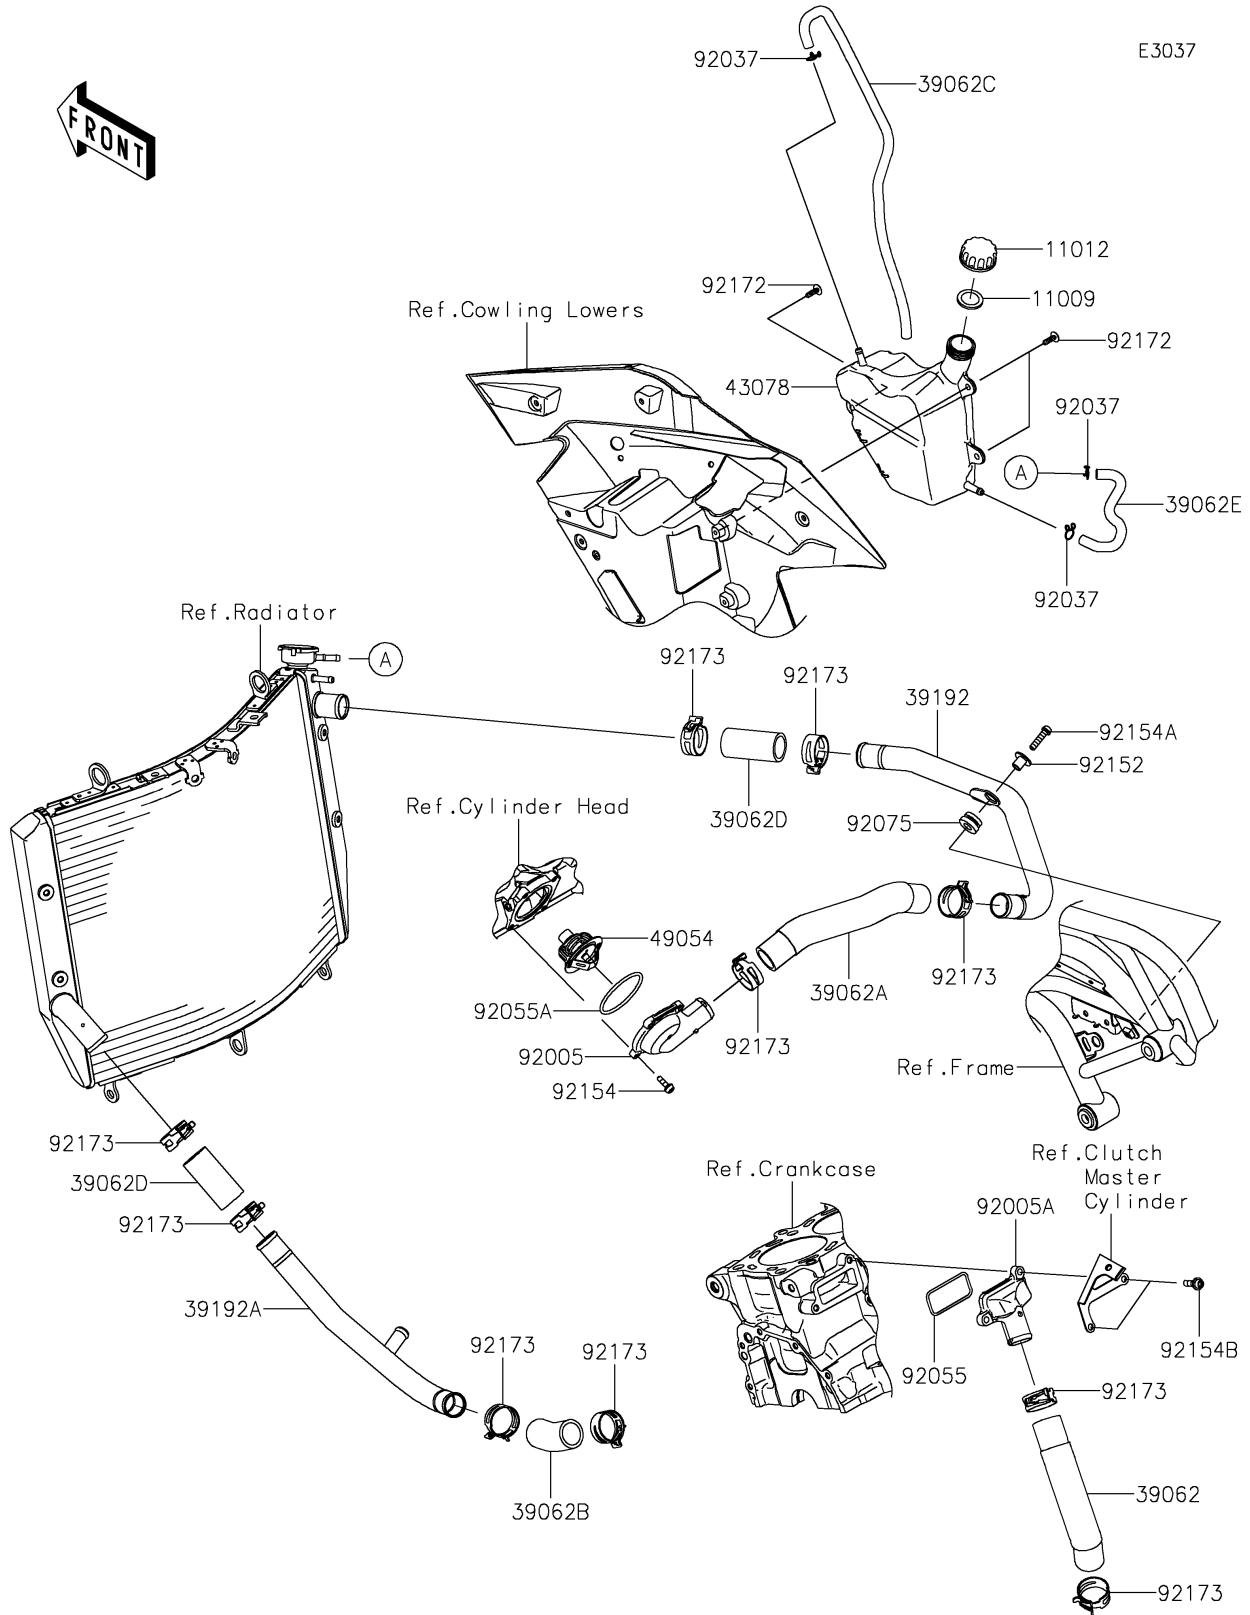

# 2021 NINJA H2® PARTS DIAGRAM

## Water Pipe

## 2021 NINJA H2® PARTS LIST

### Water Pipe

ITEM NAME	PART NUMBER	QUANTITY
GASKET,RESERVOIR TANK CAP (Ref # 11009)	11009-1145	1
CAP (Ref # 11012)	11012-1084	1
HOSE-COOLING,W/PUMP-FITTING (Ref # 39062)	39062-0681	1
HOSE-COOLING,THERMO-W/PIPE (Ref # 39062A)	39062-0682	1
HOSE-COOLING,W/PIPE-W/PUMP (Ref # 39062B)	39062-0683	1
HOSE-COOLING,OVER FLOW (Ref # 39062C)	39062-0687	1
HOSE-COOLING,RADIATOR-W/PIPE (Ref # 39062D)	39062-0701	2
HOSE-COOLING,RETURN (Ref # 39062E)	39062-0718	1
PIPE-WATER,RAD.-THERMO COVER (Ref # 39192)	39192-0584	1
PIPE-WATER,RADIATOR-WATER PUMP (Ref # 39192A)	39192-0585	1
RESERVOIR (Ref # 43078)	43078-0574	1
THERMOSTAT (Ref # 49054)	49054-0004	1
FITTING,THERMO COVER (Ref # 92005)	92005-0770	1
FITTING,CYLINDER (Ref # 92005A)	92005-0772	1
CLAMP,TUBE (Ref # 92037)	92037-147	3
RING-O (Ref # 92055)	92055-0809	1
RING-O,54.5X2.6 (Ref # 92055A)	92055-0810	1
DAMPER,RUBBER (Ref # 92075)	92075-1123	1
COLLAR (Ref # 92152)	92152-2112	1
BOLT,SOCKET,5X16 (Ref # 92154)	92154-1449	4
BOLT,SOCKET,6X25 (Ref # 92154A)	92154-1457	1
BOLT,SOCKET,6X20 (Ref # 92154B)	92154-1499	2
SCREW,TAPPING,5X16 (Ref # 92172)	92172-0175	3
CLAMP,34MM (Ref # 92173)	92173-1360	10