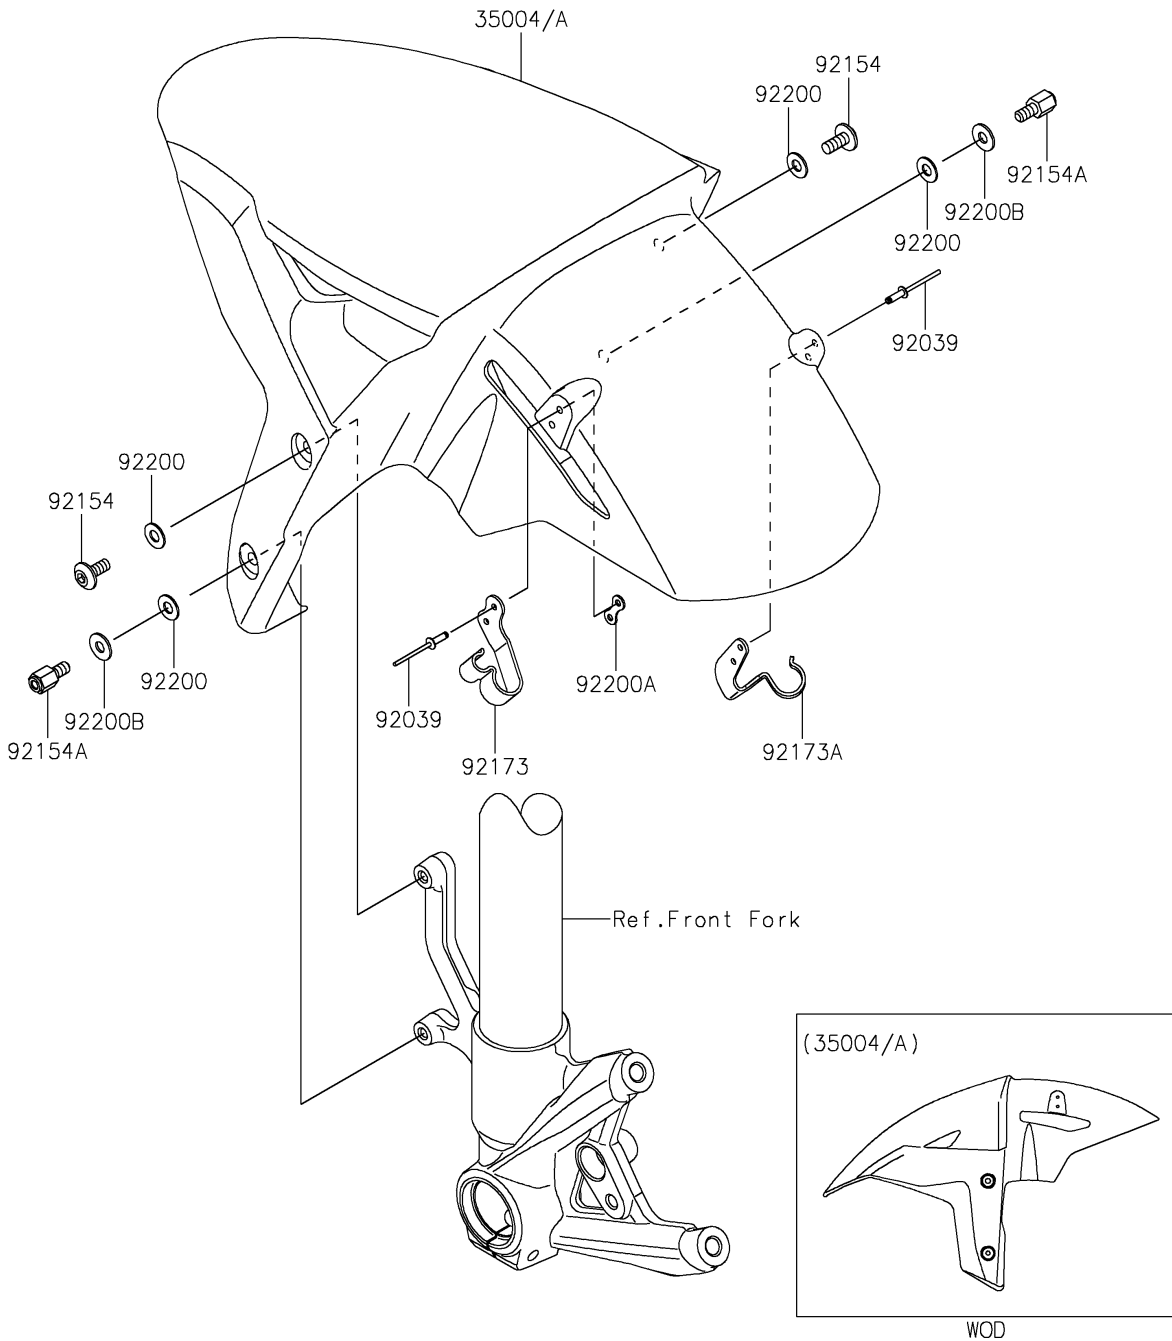

2021 NINJA H2® PARTS DIAGRAM

Front Fender(s)

F2171

2021 NINJA H2® PARTS LIST

Front Fender(s)

ITEM NAME	PART NUMBER	QUANTITY
FENDER-FRONT,M.C.S.BLACK (Ref # 35004)	35004-0362-53X	1
FENDER-FRONT,M.C.M.S.BLACK (Ref # 35004A)	35004-0362-60E	1
RIVET,3.2X9.5 (Ref # 92039)	92039-0752	4
BOLT,SOCKET,6X14 (Ref # 92154)	92154-0745	2
BOLT,6MM (Ref # 92154A)	92154-0746	2
CLAMP,FENDER,LH (Ref # 92173)	92173-1376	1
CLAMP,FENDER,RH (Ref # 92173A)	92173-1481	1
WASHER,6.5X14X1 (Ref # 92200)	92200-1388	4
WASHER (Ref # 92200A)	92200-1757	1
WASHER,6.2X15X1.2 (Ref # 92200B)	92200-1762	2