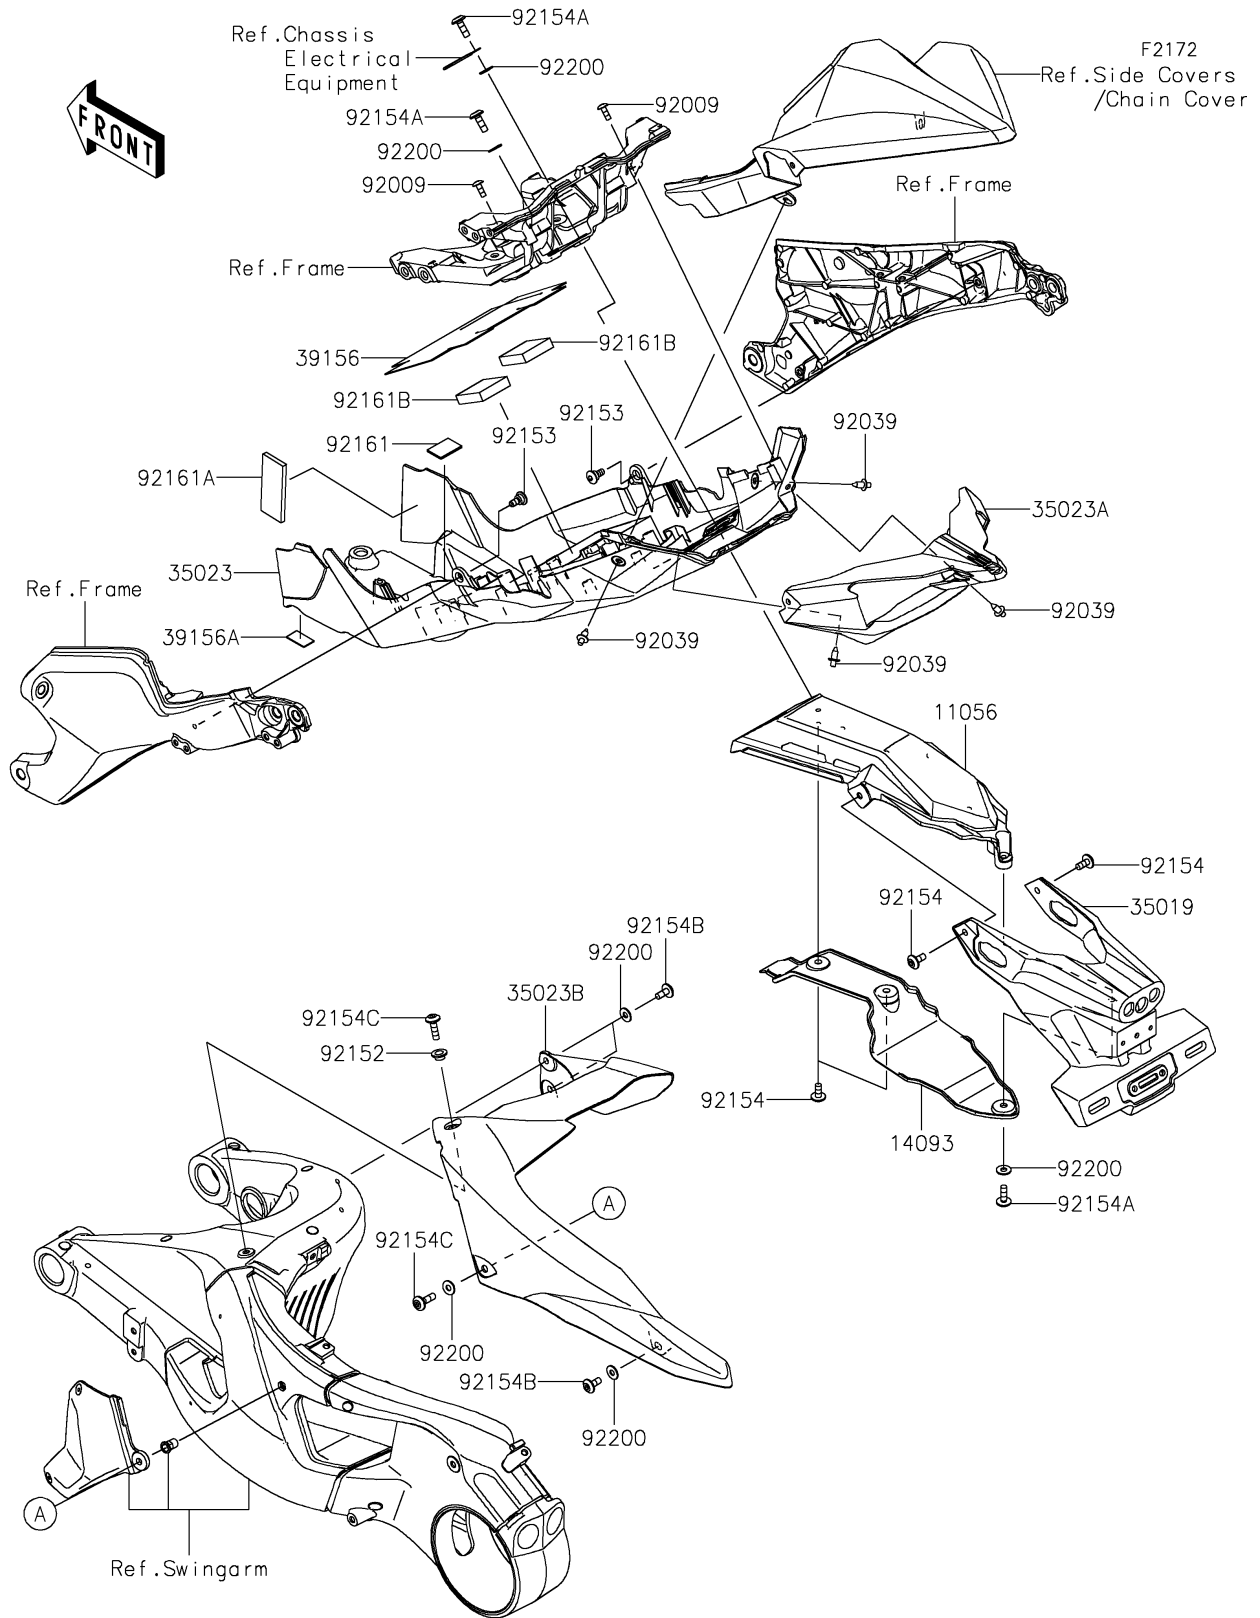

2021 NINJA H2® PARTS DIAGRAM

Rear Fender(s)

2021 NINJA H2® PARTS LIST

Rear Fender(s)

ITEM NAME	PART NUMBER	QUANTITY
BRACKET,FLAP STAY (Ref # 11056)	11056-4341	1
COVER,FLAP STAY BRKT. (Ref # 14093)	14093-0177	1
FLAP (Ref # 35019)	35019-0667	1
FENDER-REAR,FR (Ref # 35023)	35023-0397	1
FENDER-REAR,RR (Ref # 35023A)	35023-0398	1
FENDER-REAR (Ref # 35023B)	35023-0399	1
PAD,195X115X1 (Ref # 39156)	39156-1884	1
PAD,15X25X1 (Ref # 39156A)	39156-2119	1
SCREW,TAPPING,5X14 (Ref # 92009)	92009-1197	2
RIVET (Ref # 92039)	92039-0068	4
COLLAR,6.5X10X6.2 (Ref # 92152)	92152-2152	1
BOLT,SOCKET,6MM (Ref # 92153)	92153-1956	2
BOLT,SOCKET,6X14 (Ref # 92154)	92154-1025	4
BOLT,SOCKET,6X18 (Ref # 92154A)	92154-1694	5
BOLT,SOCKET,6X14 (Ref # 92154B)	92154-1807	3
BOLT,SOCKET,6X22 (Ref # 92154C)	92154-1810	2
DAMPER,30X20X2 (Ref # 92161)	92161-0833	1
DAMPER,30X70X5 (Ref # 92161A)	92161-1127	1
DAMPER,40X40X10 (Ref # 92161B)	92161-1603	2
WASHER,6.2X15X1.2 (Ref # 92200)	92200-1762	9